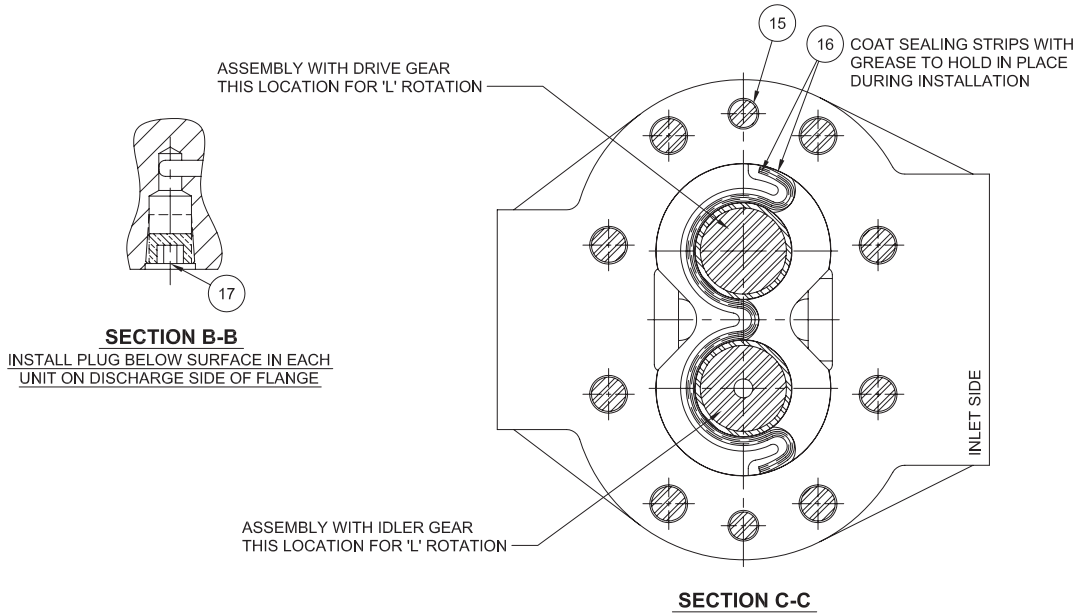

Pump

Item	Part No.	Qty	Description	Item	Part No.	Qty	Description	
<b>251596 Pump</b>								
1	NSS	1	. Flange	12	*a*b	1	. O-Ring	
2	NSS	1	. Body	13	*a*b	1	. O-Ring	
3	NSS	1	. Transition Plate	14	250855	1	. O-Ring	
4	NSS	1	. Drive Gear	15	*a	246768	4	. Dowel
5	NSS	1	. Idler Gear	16	*a*b	4	. Sealing Strip	
6	*a	246765	. Pressure Plate	17	*a	246767	2	. Plug
7	*a	246766	. Pressure Plate	18	*a*b	2	. Plug, Neoprene	
8	250854	1	. Coupling	19	250852	2	. Capscrews	
9	215132	1	. Snap Ring	20	250856	8	. Stud	
10	*a*b	1	. Snap Ring	21	*a	246772	8	. Nut
11	*a*b	2	. Seal, Viton	22	*a	246769	8	. Washer
				*a	250733	1	Included in Repair Kit	
				*b	250741	1	Included in Soft Goods Kit	