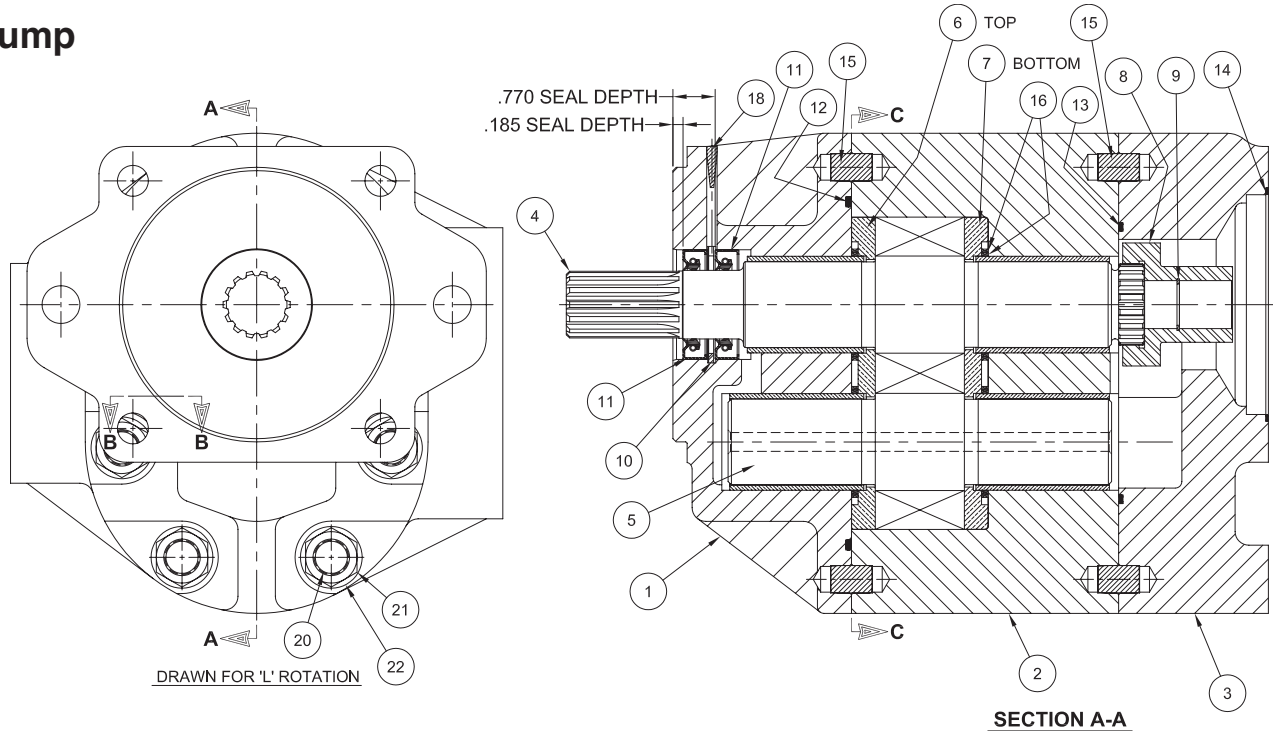

Pump

Item	Part No.	Qty	Description	Item	Part No.	Qty	Description	
<b>251596 Pump</b>								
1	NSS	1	. Flange	12	*a*b	1	. O-Ring	
2	NSS	1	. Body	13	*a*b	1	. O-Ring	
3	NSS	1	. Transition Plate	14	250855	1	. O-Ring	
4	NSS	1	. Drive Gear	15	*a	246768	4	. Dowel
5	NSS	1	. Idler Gear	16	*a*b	4	. Sealing Strip	
6	*a	246765	. Pressure Plate	17	*a	246767	2	. Plug
7	*a	246766	. Pressure Plate	18	*a*b	2	. Plug, Neoprene	
8	250854	1	. Coupling	19	250852	2	. Capscrews	
9	215132	1	. Snap Ring	20	250856	8	. Stud	
10	*a*b	1	. Snap Ring	21	*a	246772	8	. Nut
11	*a*b	2	. Seal, Viton	22	*a	246769	8	. Washer
				*a	250733	1	Included in Repair Kit	
				*b	250741	1	Included in Soft Goods Kit	