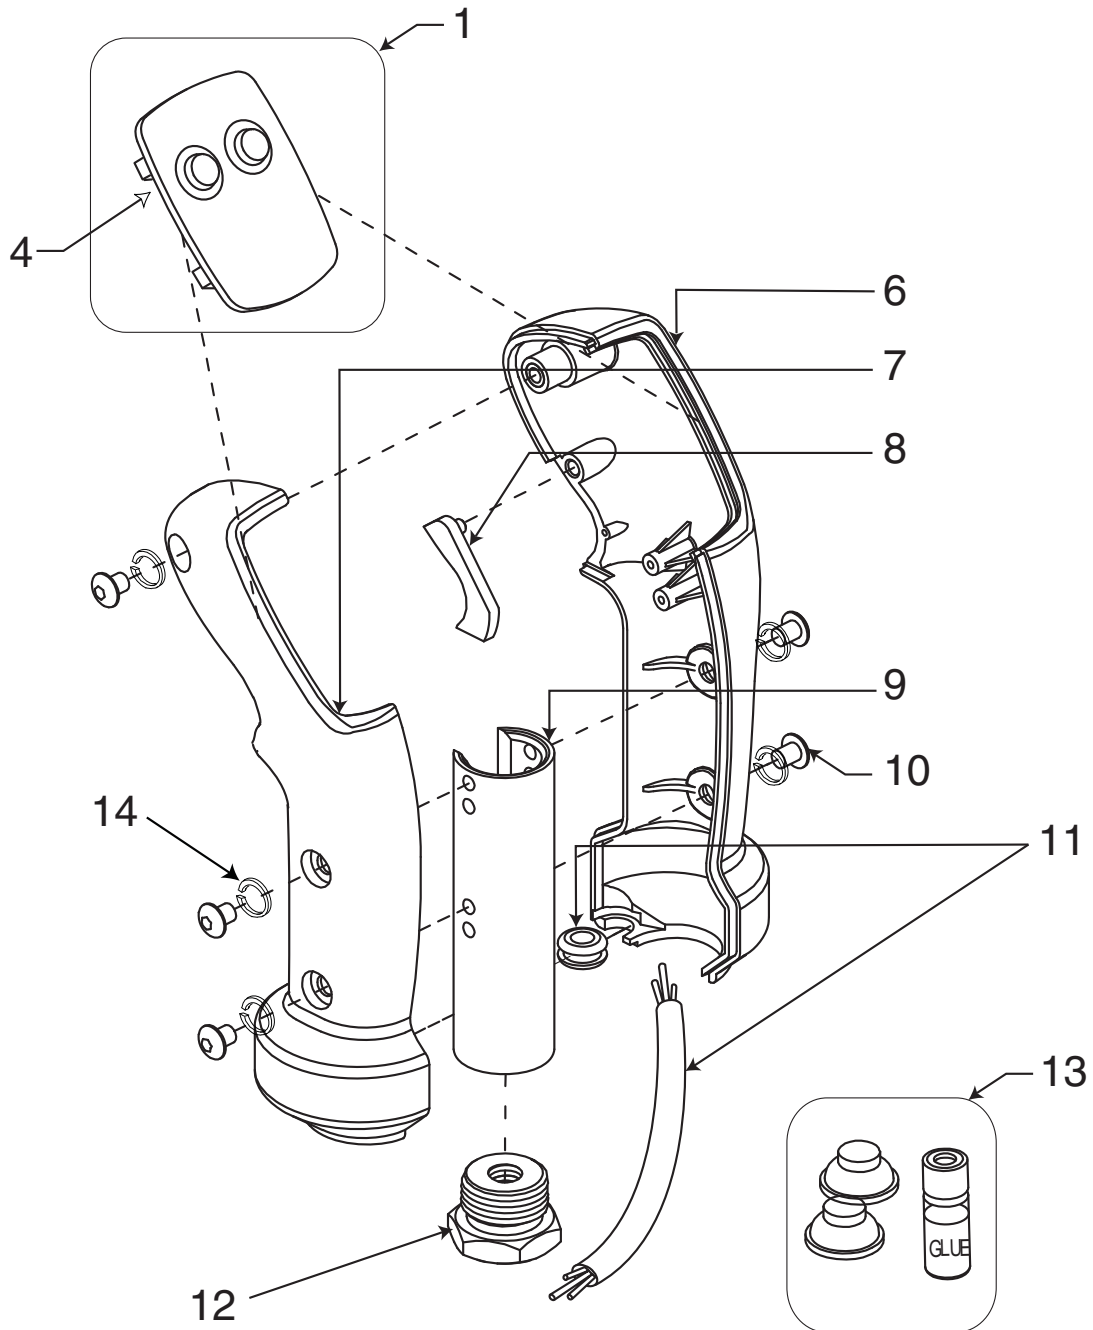

Joystick Handle

Item	Part No.	Qty	Description	Item	Part No.	Qty	Description
	<b>251323</b>		<b>Joystick Handle</b>				
1	249900	1	. Faceplate Assy, 2 Button	10	256874	5	. Capscrew
4	250627	2	. . Momentary Switch	11	591312	1	. Wire Harness With Grommet
6	250173	1	. Handle Case, Right	12	259043	1	. Adapter Bushing
7	250174	1	. Handle Case, Left	13	249912	1	. Flex Button Repair Kit
8	249907	1	. Trigger Insert	14	256875	5	. Lockwasher
9	249908	1	. Mounting Pin				