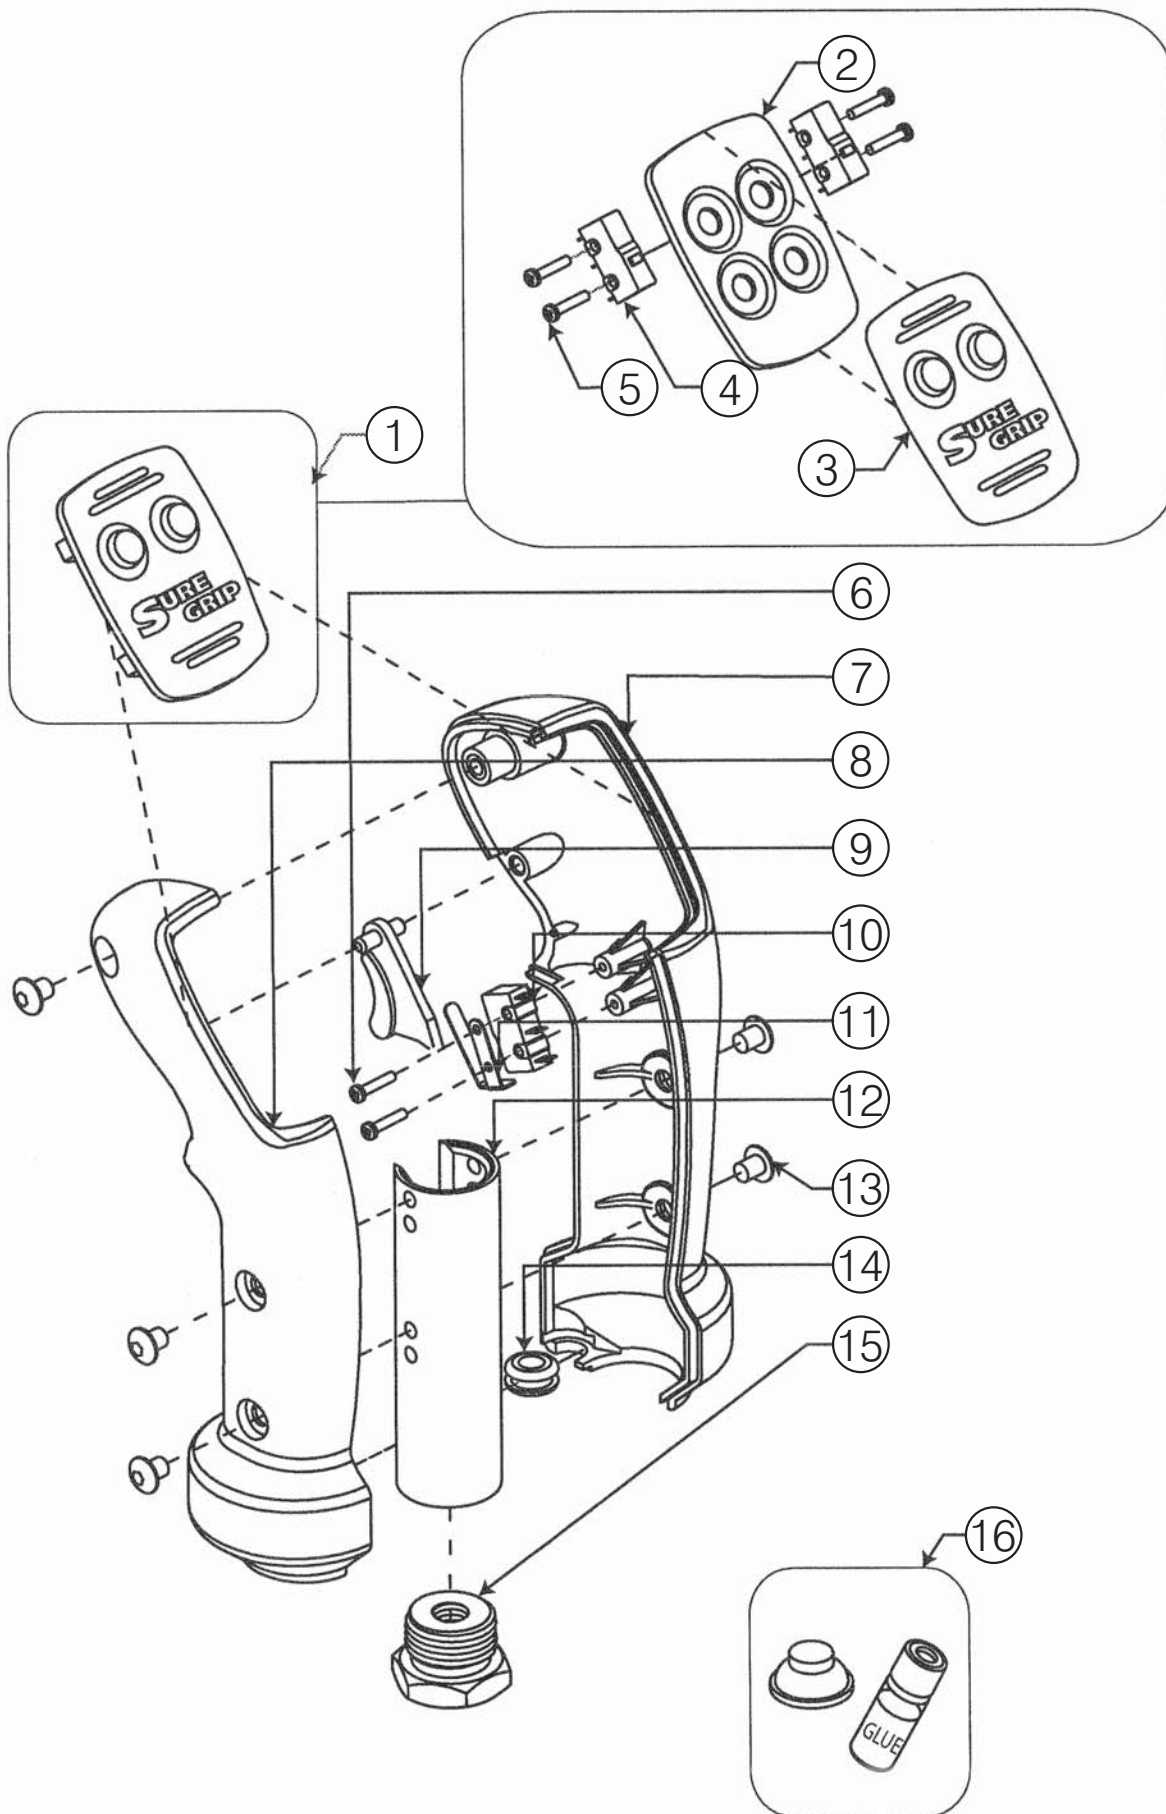

---

Joystick Handle

## Joystick Handle

Item	Part No.	Qty	Description	Item	Part No.	Qty	Description
	<b>251318</b>		<b>Joystick Handle</b>				
1	249900	1	. Faceplate Assy, 2 Button	9	253041	1	. Single Trigger, "C" Series
2	249901	1	. . Faceplate	10	250627	1	. Momentary Switch
3	249902	1	. . 2 Button Overlay	11	253042	1	. Leaf Spring for Trigger
4	250627	2	. . Momentary Switch	12	249908	1	. Mounting Pin
5	249904	4	. . Capscrew	13	249909	5	. Capscrew
6	253037	2	. Capscrew	14	249910	1	. Grommet
7	250173	1	. Handle Case, Right	15	249911	1	. Adapter Bushing
8	250174	1	. Handle Case, Left	16	249912	1	. Flex Button Repair Kit