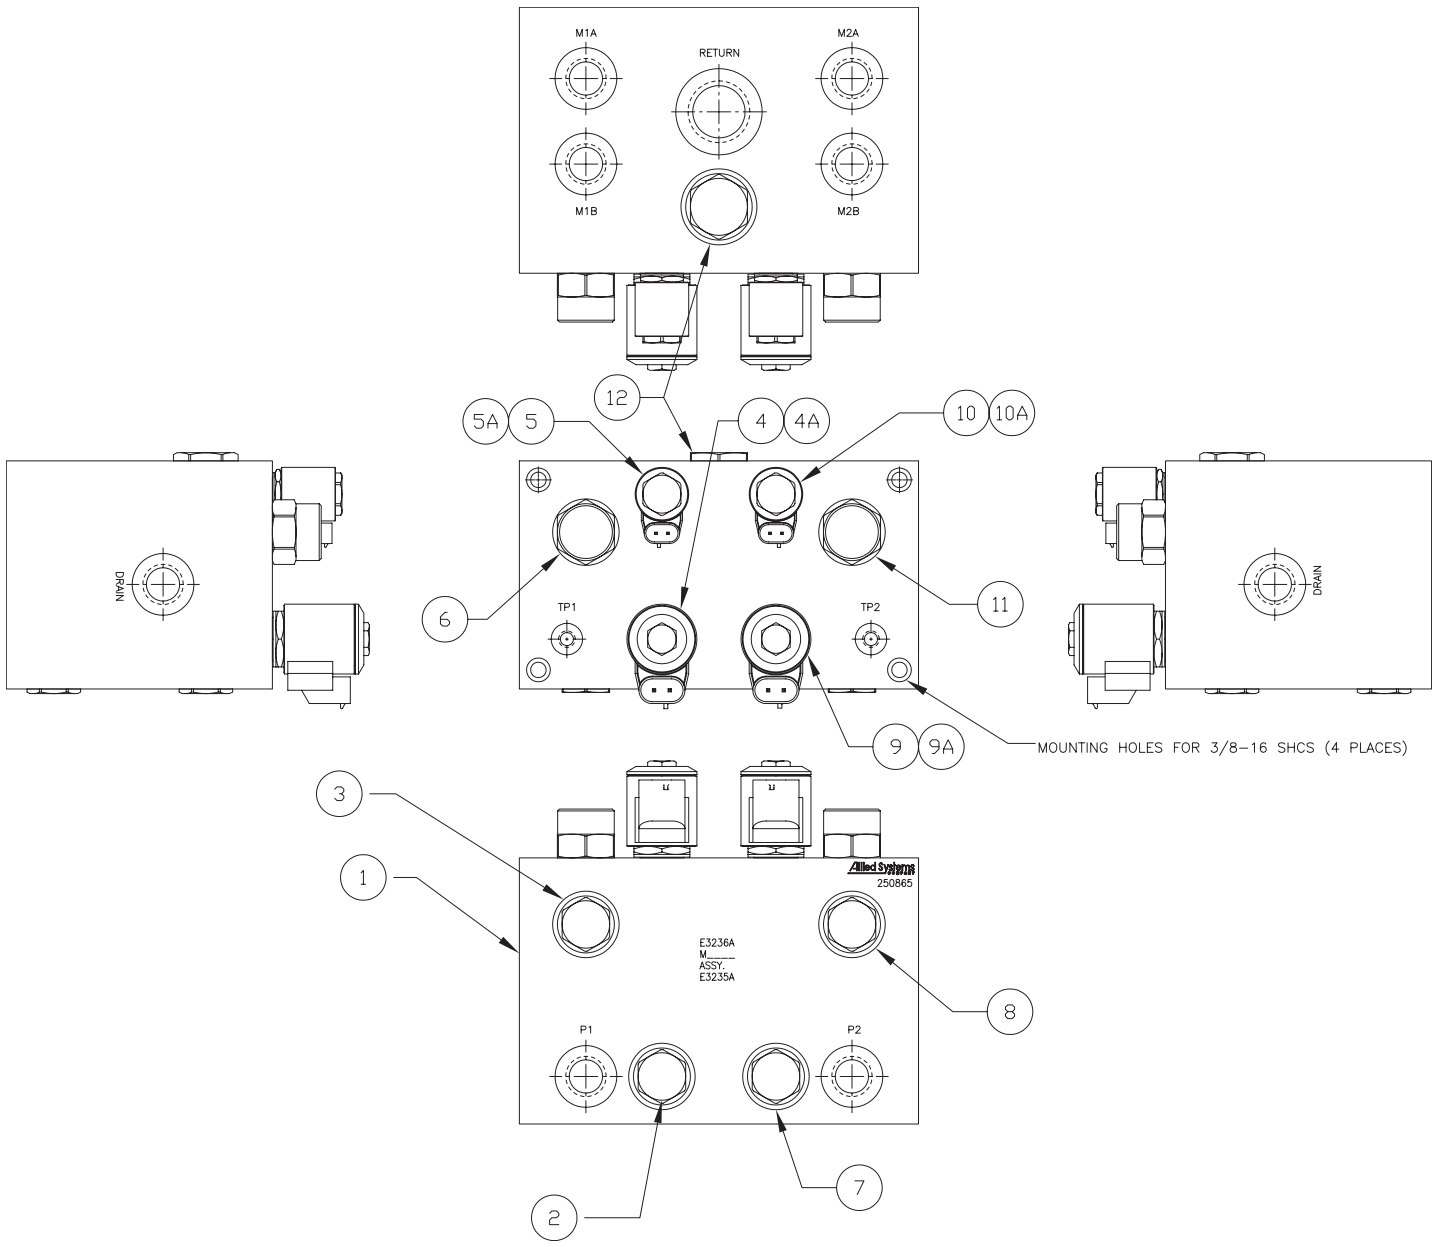

Manifold Assembly, Fan Drive

Manifold Assembly, Fan Drive

Item	Part No.	Qty	Description	Item	Part No.	Qty	Description
250865 Manifold Assembly, Fan Drive							
1	252130	1	. Manifold	9	*e 252132	1	. Relief Valve
2	*a 252131	1	. Check Valve	9A	252133	1	.. Coil
3	*a 252131	1	. Check Valve	10	*d 252134	1	. Solenoid Valve
4	*e 252132	1	. Relief Valve	10A	250589	1	.. Coil
4A	252133	1	.. Coil	11	*c 252135	1	. Piloted 4 Way Valve
5	*d 252134	1	. Valve Cartridge	12	*b 252136	1	. Check Valve
5A	250589	1	.. Coil				
6	*c 252135	1	. Piloted 4 Way Valve	*a 252137 Seal Kit			
7	*a 252131	1	. Check Valve	*b 252138 Seal Kit			
8	*a 252131	1	. Check Valve	*c 252139 Seal Kit			
				*d R15668 Seal Kit			
				*e 252140 Seal Kit			