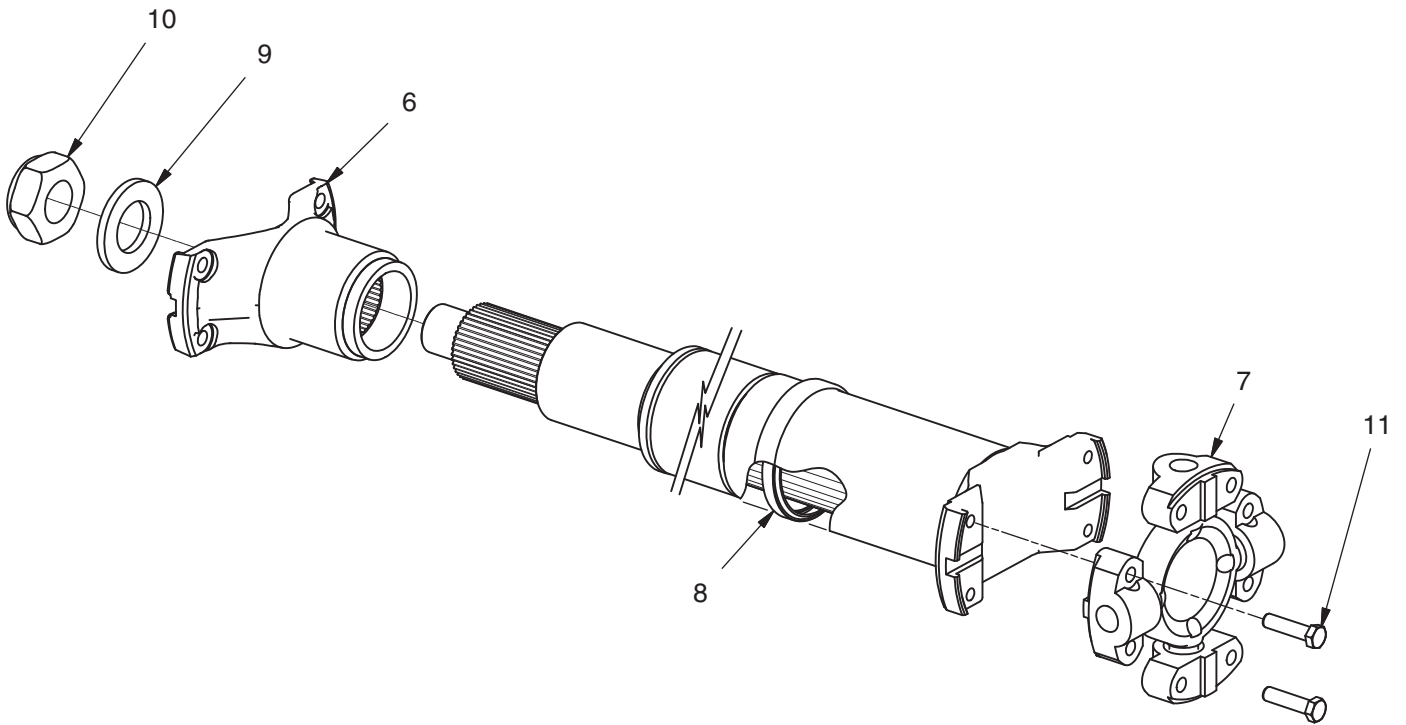

Driveline Assembly

Item	Part No.	Qty	Description	Item	Part No.	Qty	Description
	249667		Driveline Assembly				
6	250089	1	. Yoke, End	9	250088	1	. Washer
7	215403	1	. Cross Assembly	10	250087	1	. Nut, Self Locking
8	250086	1	. Seal, Shaft	11	221577W	8	. Capscrew