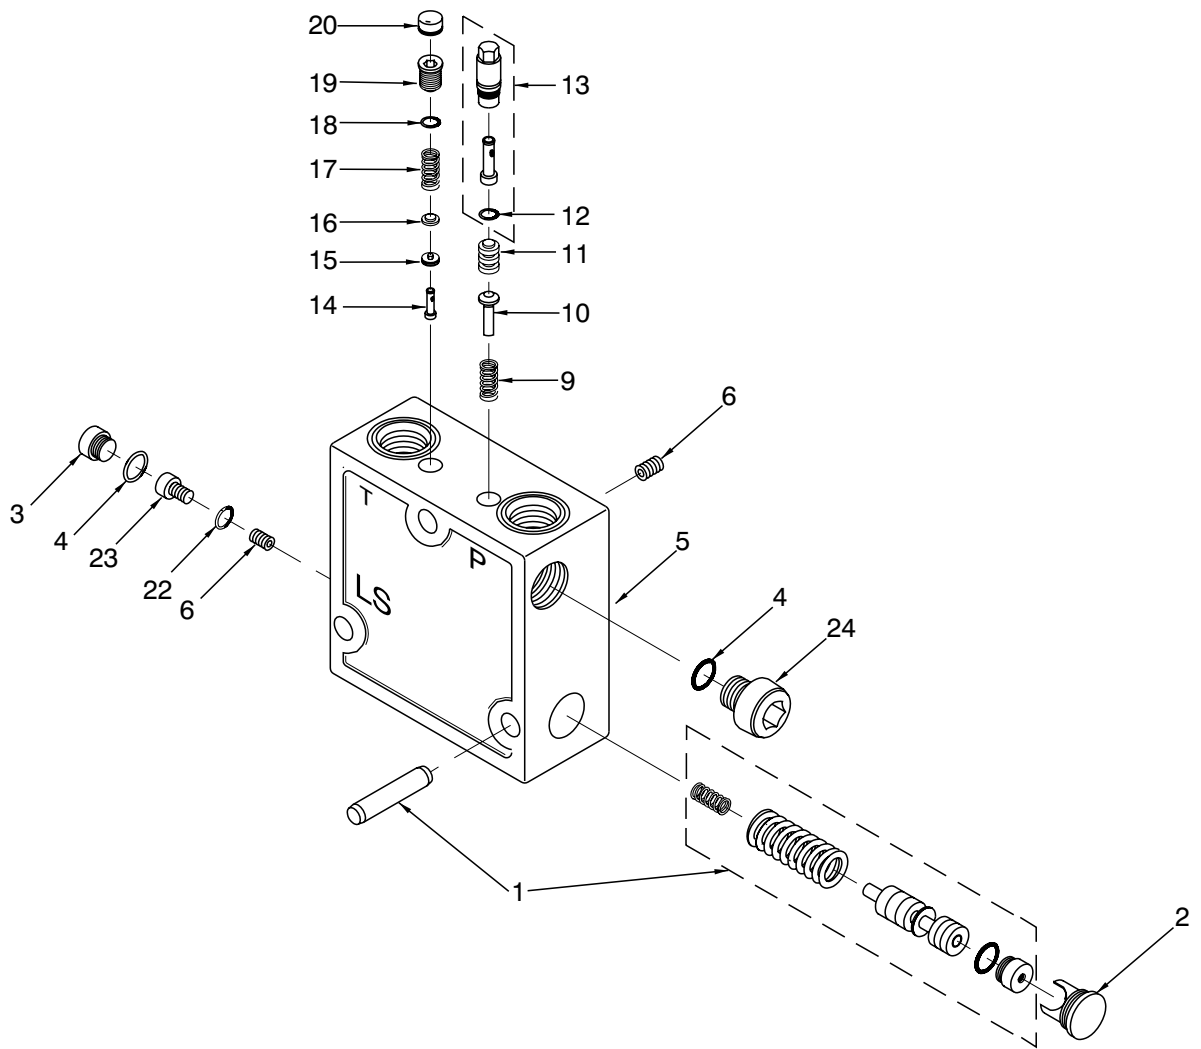

Remote Steering Valve

Item	Part No.	Qty	Description	Item	Part No.	Qty	Description
	249635		Remote Steering Valve				
1	233192	1	. Inlet Section	5	243085	1	. Mechanical Actuator
2	243420	1	. Valve Section	6	244954	1	. End Plate
3	244953	1	. Spool Assembly	7	244955	1	. Assembly Kit
4	244536	1	. Electrical Actuator				

Item	Part No.	Qty	Description	Item	Part No.	Qty	Description
	233192	1	Inlet Section				
1	NSS	1	. Inlet Compensator Assembly	14	46178	1	. Plug, Pilot
2	237896	1	. Plug	15	234448	1	. Seat
3	-----	1	. Plug	16	234449	1	. Thrust Pad
4	* -----	2	. O-Ring	17	234450	1	. Spring
5	NSS	1	. Housing	18	* -----	1	. O-Ring
6	-----	1	. Orifice	19	234451	1	. Adjusting Screw
9	234444	1	. Spring	20	* -----	1	. Plug
10	234445	1	. Cone	22	* -----	1	. Seal
11	234446	1	. Spool	23	237900	1	. Capscrew
12	* -----	1	. O-Ring				
13	234447	1	. Plug (including Item 12)				* Included in 233198 Seal Kit

Item	Part No.	Qty	Description	Item	Part No.	Qty	Description
	243420	1	Valve Section				
1	NSS	1	. Compensator Assembly	6	NSS	1	. Shuttle Assembly
2	NSS	1	. Housing Assembly	7	NSS	1	. Pipe
3	244451	2	. Relief Valve Assembly	8	*	2	. Washer
4	* -----	2	. O-Ring	9	-----	2	. Plug
5	* -----	2	. Plug, Plastic				

Item	Part No.	Qty	Description	Item	Part No.	Qty	Description
	244536	1	Electric Actuator				
2	NSS	1	. Proportional Actuator Assembly	10	244550	1	. Filter
4	233046	1	. Connector, White	11	* -----	3	. O-ring
5	244548	4	. Screw	12	244551	2	. Check Valve
6	244549	1	. Cover	13	244552	1	. Orifice
7	* -----	1	. O-ring				
8	* -----	1	. O-ring				
9	* -----	3	. O-ring				