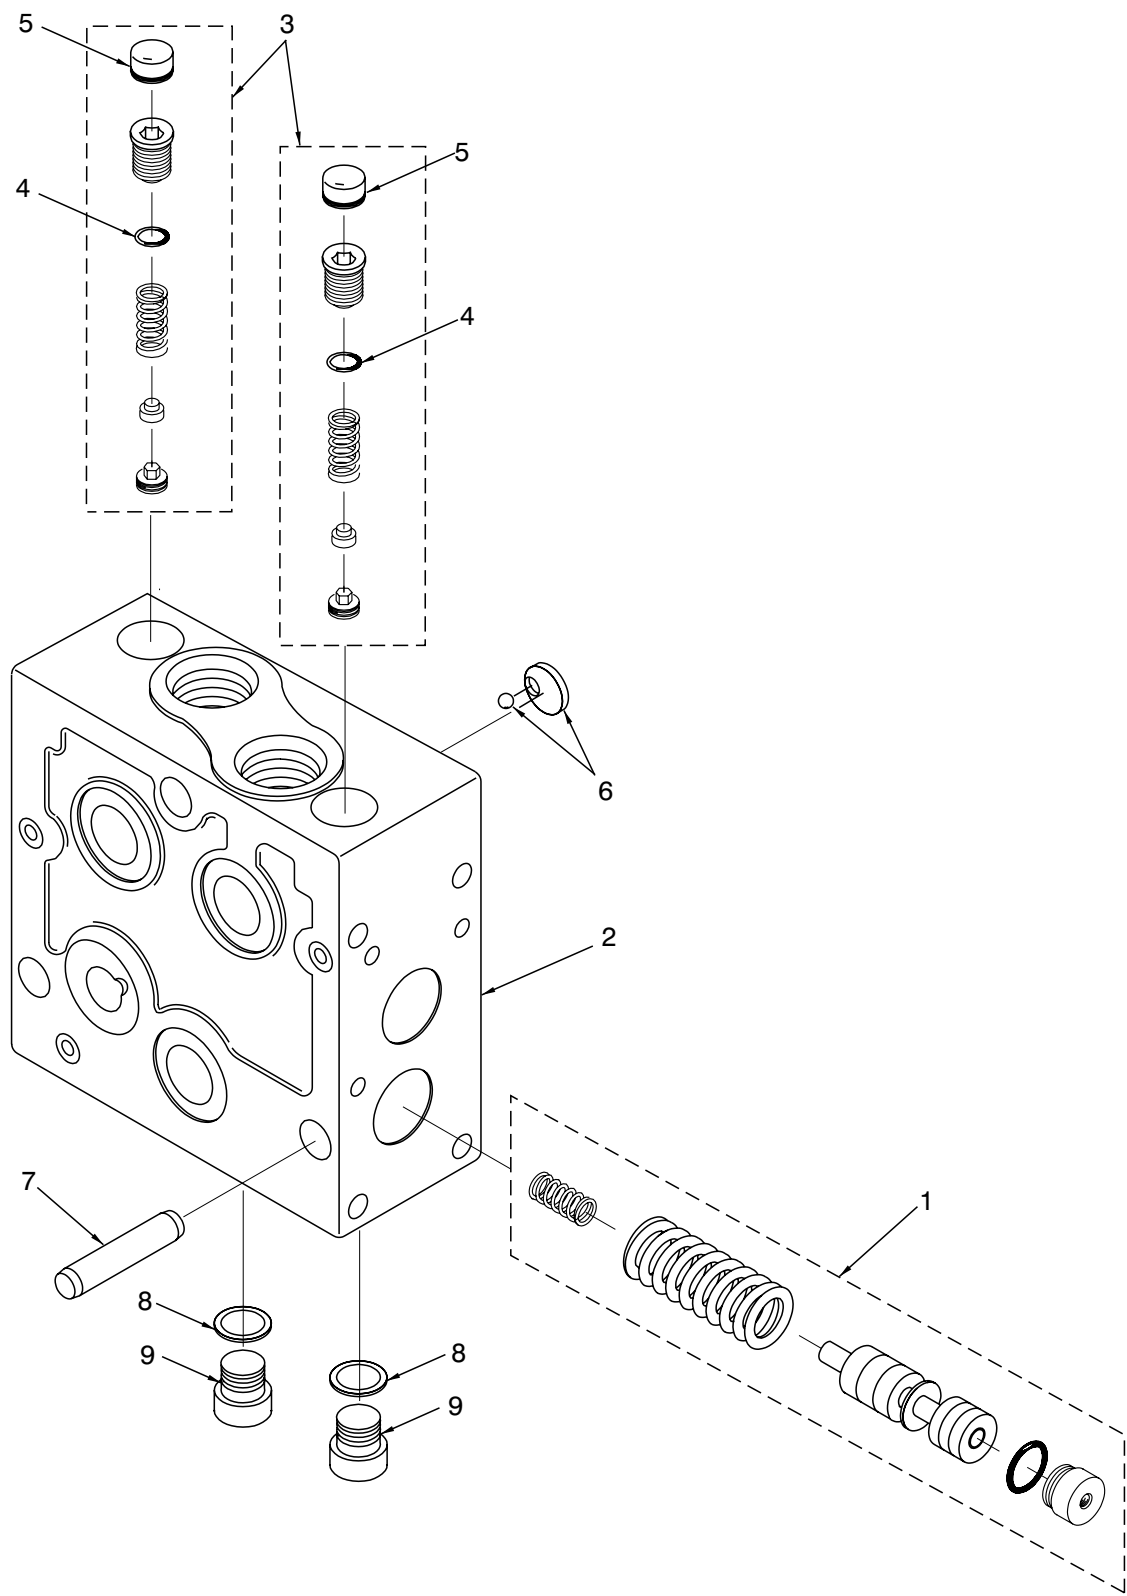

Remote Steering Valve

Item	Part No.	Qty	Description	Item	Part No.	Qty	Description
	249635		Remote Steering Valve				
1	233192	1	. Inlet Section	5	243085	1	. Mechanical Actuator
2	243420	1	. Valve Section	6	244954	1	. End Plate
3	244953	1	. Spool Assembly	7	244955	1	. Assembly Kit
4	244536	1	. Electrical Actuator				

Item	Part No.	Qty	Description	Item	Part No.	Qty	Description
	233192	1	Inlet Section				
1	NSS	1	. Inlet Compensator Assembly	14	46178	1	. Plug, Pilot
2	237896	1	. Plug	15	234448	1	. Seat
3	-----	1	. Plug	16	234449	1	. Thrust Pad
4	* -----	2	. O-Ring	17	234450	1	. Spring
5	NSS	1	. Housing	18	* -----	1	. O-Ring
6	-----	1	. Orifice	19	234451	1	. Adjusting Screw
9	234444	1	. Spring	20	* -----	1	. Plug
10	234445	1	. Cone	22	* -----	1	. Seal
11	234446	1	. Spool	23	237900	1	. Capscrew
12	* -----	1	. O-Ring				
13	234447	1	. Plug (including Item 12)				* Included in 233198 Seal Kit

Item	Part No.	Qty	Description	Item	Part No.	Qty	Description
	243420	1	Valve Section				
1	NSS	1	. Compensator Assembly	6	NSS	1	. Shuttle Assembly
2	NSS	1	. Housing Assembly	7	NSS	1	. Pipe
3	244451	2	. Relief Valve Assembly	8	*	2	. Washer
4	* -----	2	. O-Ring	9	-----	2	. Plug
5	* -----	2	. Plug, Plastic				

Item	Part No.	Qty	Description	Item	Part No.	Qty	Description
	244536	1	Electric Actuator				
2	NSS	1	. Proportional Actuator Assembly	10	244550	1	. Filter
4	233046	1	. Connector, White	11	* -----	3	. O-ring
5	244548	4	. Screw	12	244551	2	. Check Valve
6	244549	1	. Cover	13	244552	1	. Orifice
7	* -----	1	. O-ring				
8	* -----	1	. O-ring				
9	* -----	3	. O-ring				