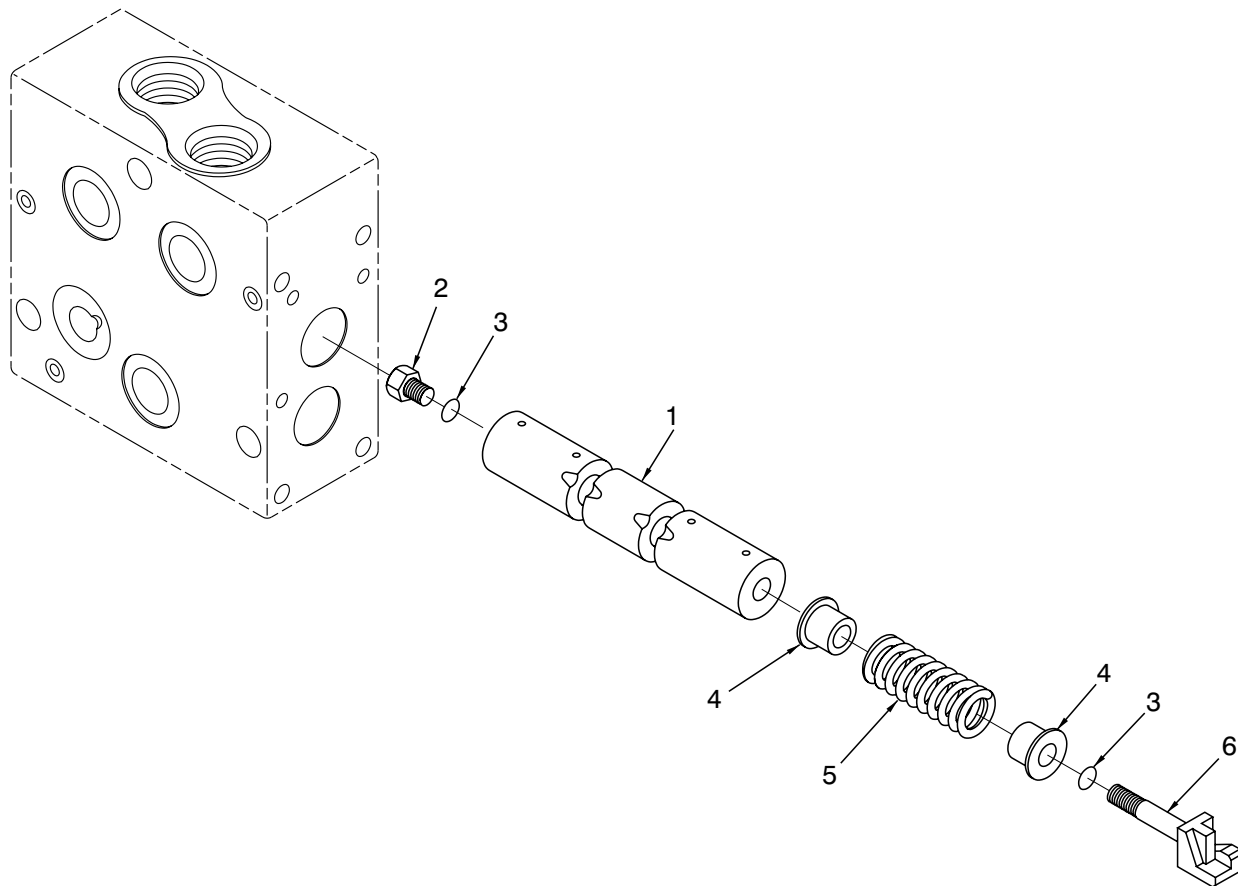

Remote Steering Valve

Item	Part No.	Qty	Description	Item	Part No.	Qty	Description
	249635		Remote Steering Valve				
1	233192	1	. Inlet Section	5	243085	1	. Mechanical Actuator
2	243420	1	. Valve Section	6	244954	1	. End Plate
3	244953	1	. Spool Assembly	7	244955	1	. Assembly Kit
4	244536	1	. Electrical Actuator				

Item	Part No.	Qty	Description	Item	Part No.	Qty	Description
	233192	1	Inlet Section				
1	NSS	1	. Inlet Compensator Assembly	14	46178	1	. Plug, Pilot
2	237896	1	. Plug	15	234448	1	. Seat
3	-----	1	. Plug	16	234449	1	. Thrust Pad
4	* -----	2	. O-Ring	17	234450	1	. Spring
5	NSS	1	. Housing	18	* -----	1	. O-Ring
6	-----	1	. Orifice	19	234451	1	. Adjusting Screw
9	234444	1	. Spring	20	* -----	1	. Plug
10	234445	1	. Cone	22	* -----	1	. Seal
11	234446	1	. Spool	23	237900	1	. Capscrew
12	* -----	1	. O-Ring				
13	234447	1	. Plug (including Item 12)				* Included in 233198 Seal Kit

Item	Part No.	Qty	Description	Item	Part No.	Qty	Description
	243420	1	Valve Section				
1	NSS	1	. Compensator Assembly	6	NSS	1	. Shuttle Assembly
2	NSS	1	. Housing Assembly	7	NSS	1	. Pipe
3	244451	2	. Relief Valve Assembly	8	*	2	. Washer
4	* -----	2	. O-Ring	9	-----	2	. Plug
5	* -----	2	. Plug, Plastic				

* Included in 233199 Seal Kit

Item	Part No.	Qty	Description	Item	Part No.	Qty	Description
	244953	1	Spool Assembly				
1	NSS	1	. Winch Spool	4	234456	2	. Spring Stop
2	234454	1	. Plug	5	234457	1	. Spring
3	234455	2	. O-Ring	6	234458	1	. Tension Rod