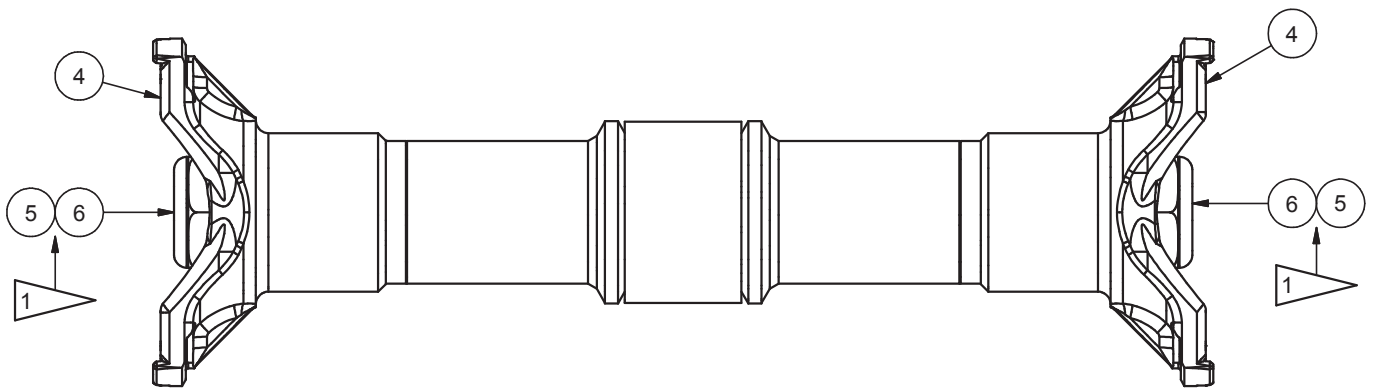

Driveline Assembly

ASSEMBLY DETAIL

NOTES:

1. INSTALLATION TORQUE ON VEHICLE 460-500 FT-LBS.

Item	Part No.	Qty	Description	Item	Part No.	Qty	Description
	249303		Driveline Assembly				
4	250089	2	. Yoke, End				
5	250088	2	. Washer				
6	250087	2	. Nut, Self Locking				