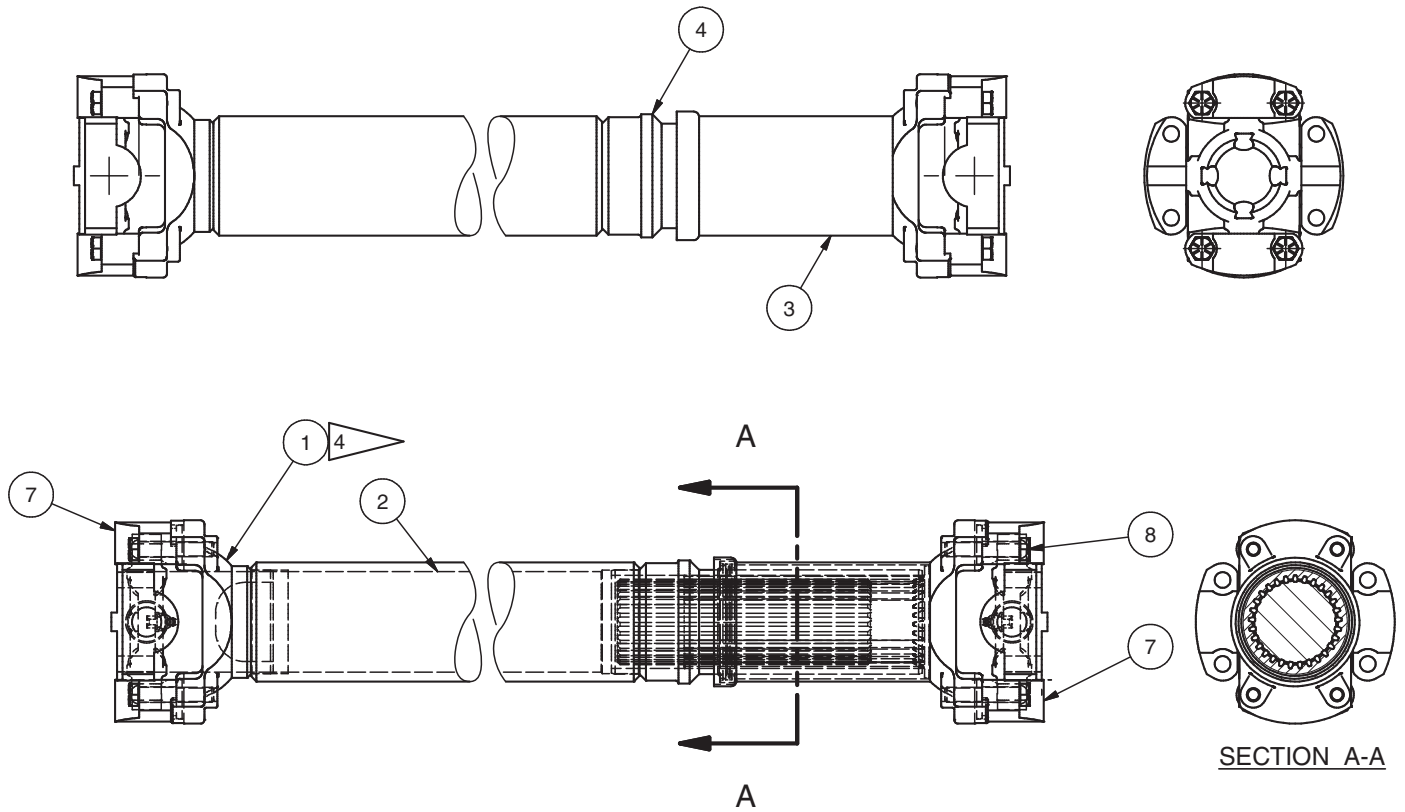

Driveline Assembly

Item	Part No.	Qty	Description	Item	Part No.	Qty	Description
	<b>249025</b>		<b>Driveline Assembly</b>				
1	250272	1	. Yoke	4	250273	1	. Stub, Slip
2	584537	1	. Tube, Driveline	7	250090	2	. Cross Assy
3	597360	1	. Kit, Slip Yoke	8	221577W	8	. Capscrew