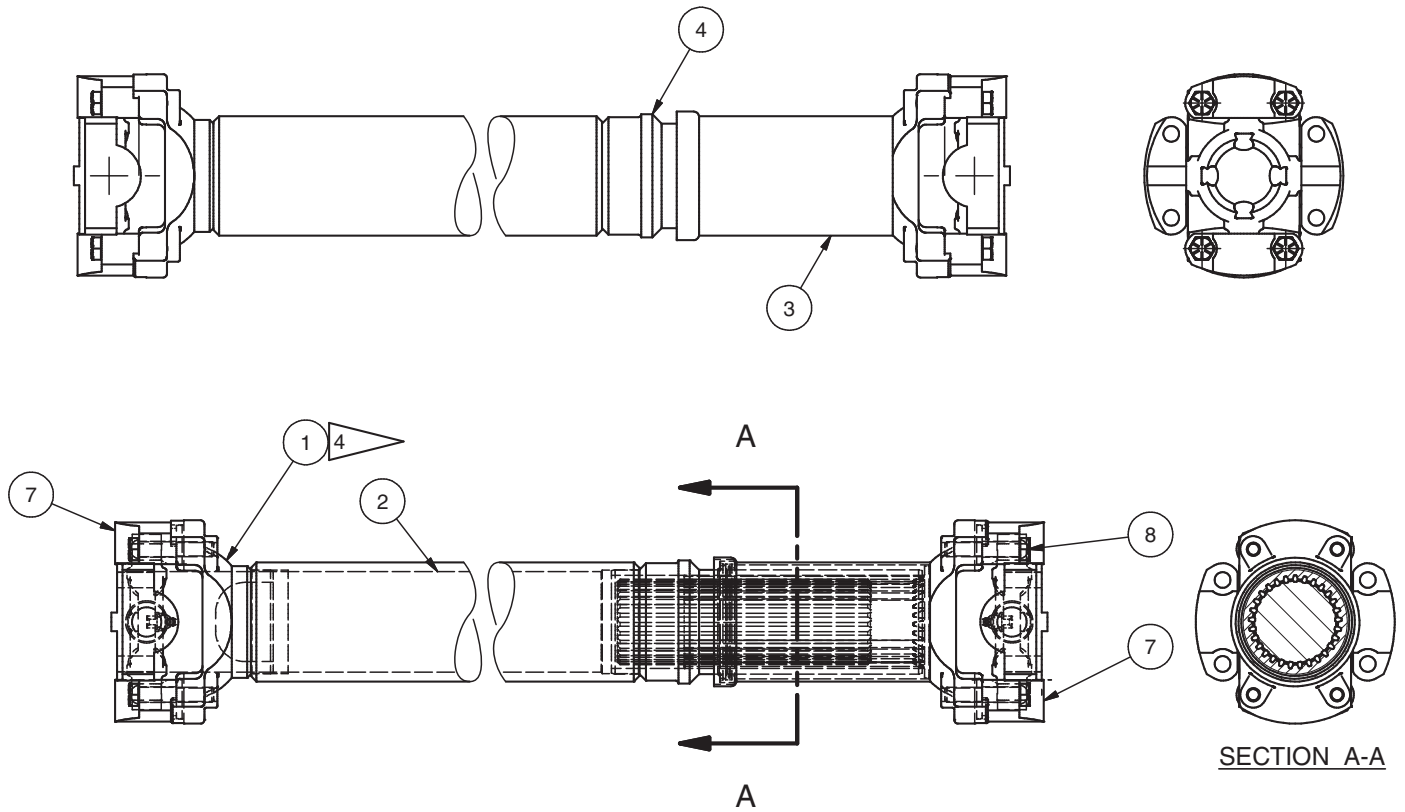

Driveline Assembly

Item	Part No.	Qty	Description	Item	Part No.	Qty	Description
	249023		Driveline Assembly				
1	250272	1	. Yoke	4	250273	1	. Stub, Slip
2	-----	1	. Tube, Driveline	7	250090	2	. Cross Assy
3	597360	1	. Kit, Slip Yoke	8	221577W	8	. Capscrew