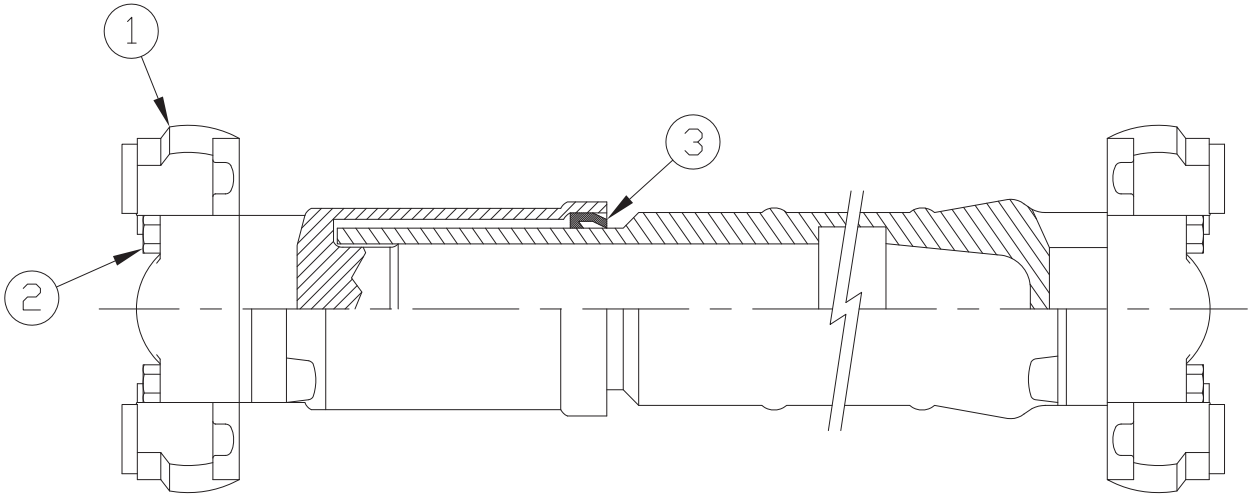

Driveline Assembly

Item	Part No.	Qty	Description	Item	Part No.	Qty	Description
	249017		Driveline Assembly				
1	215403	2	. U Joint Assembly				
2	250085	8	. Capscrew				
3	250086	1	. Shaft Seal				