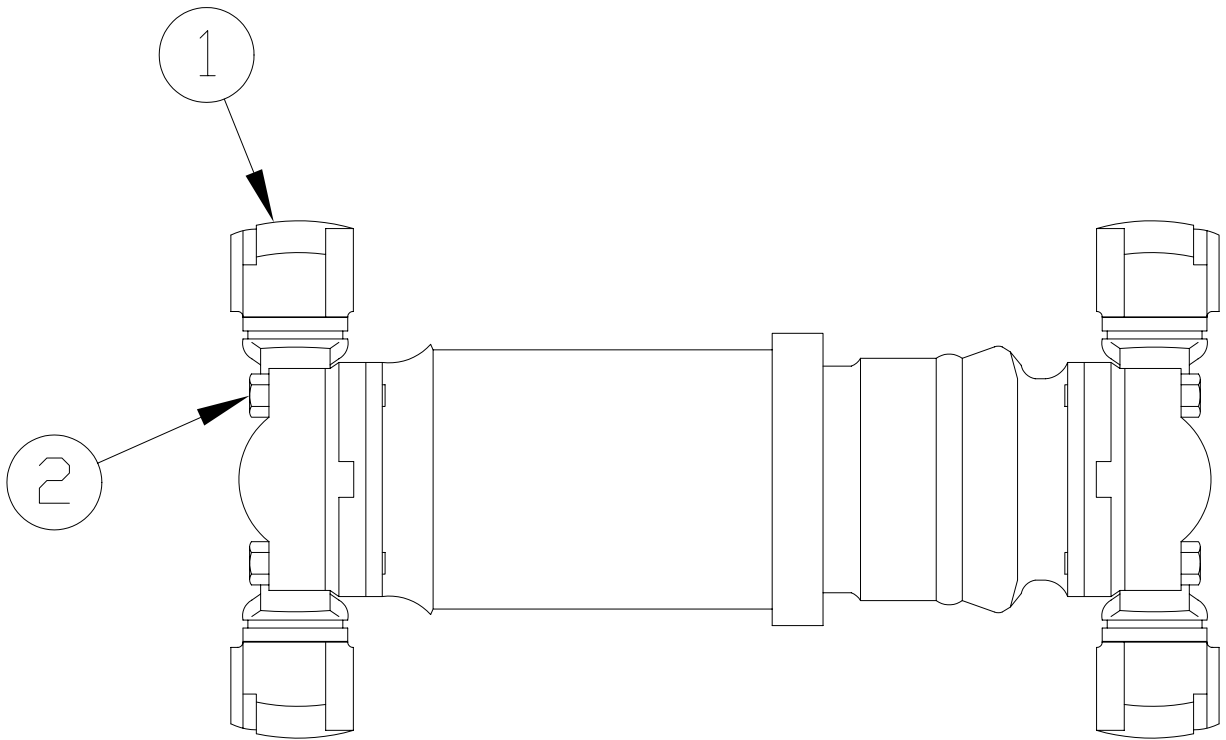

Driveline Assembly

Item	Part No.	Qty	Description	Item	Part No.	Qty	Description
	<b>248963</b>		<b>Driveline Assembly</b>				
1	250084	2	. Cross Assy				
2	250085	8	. Capscrew				