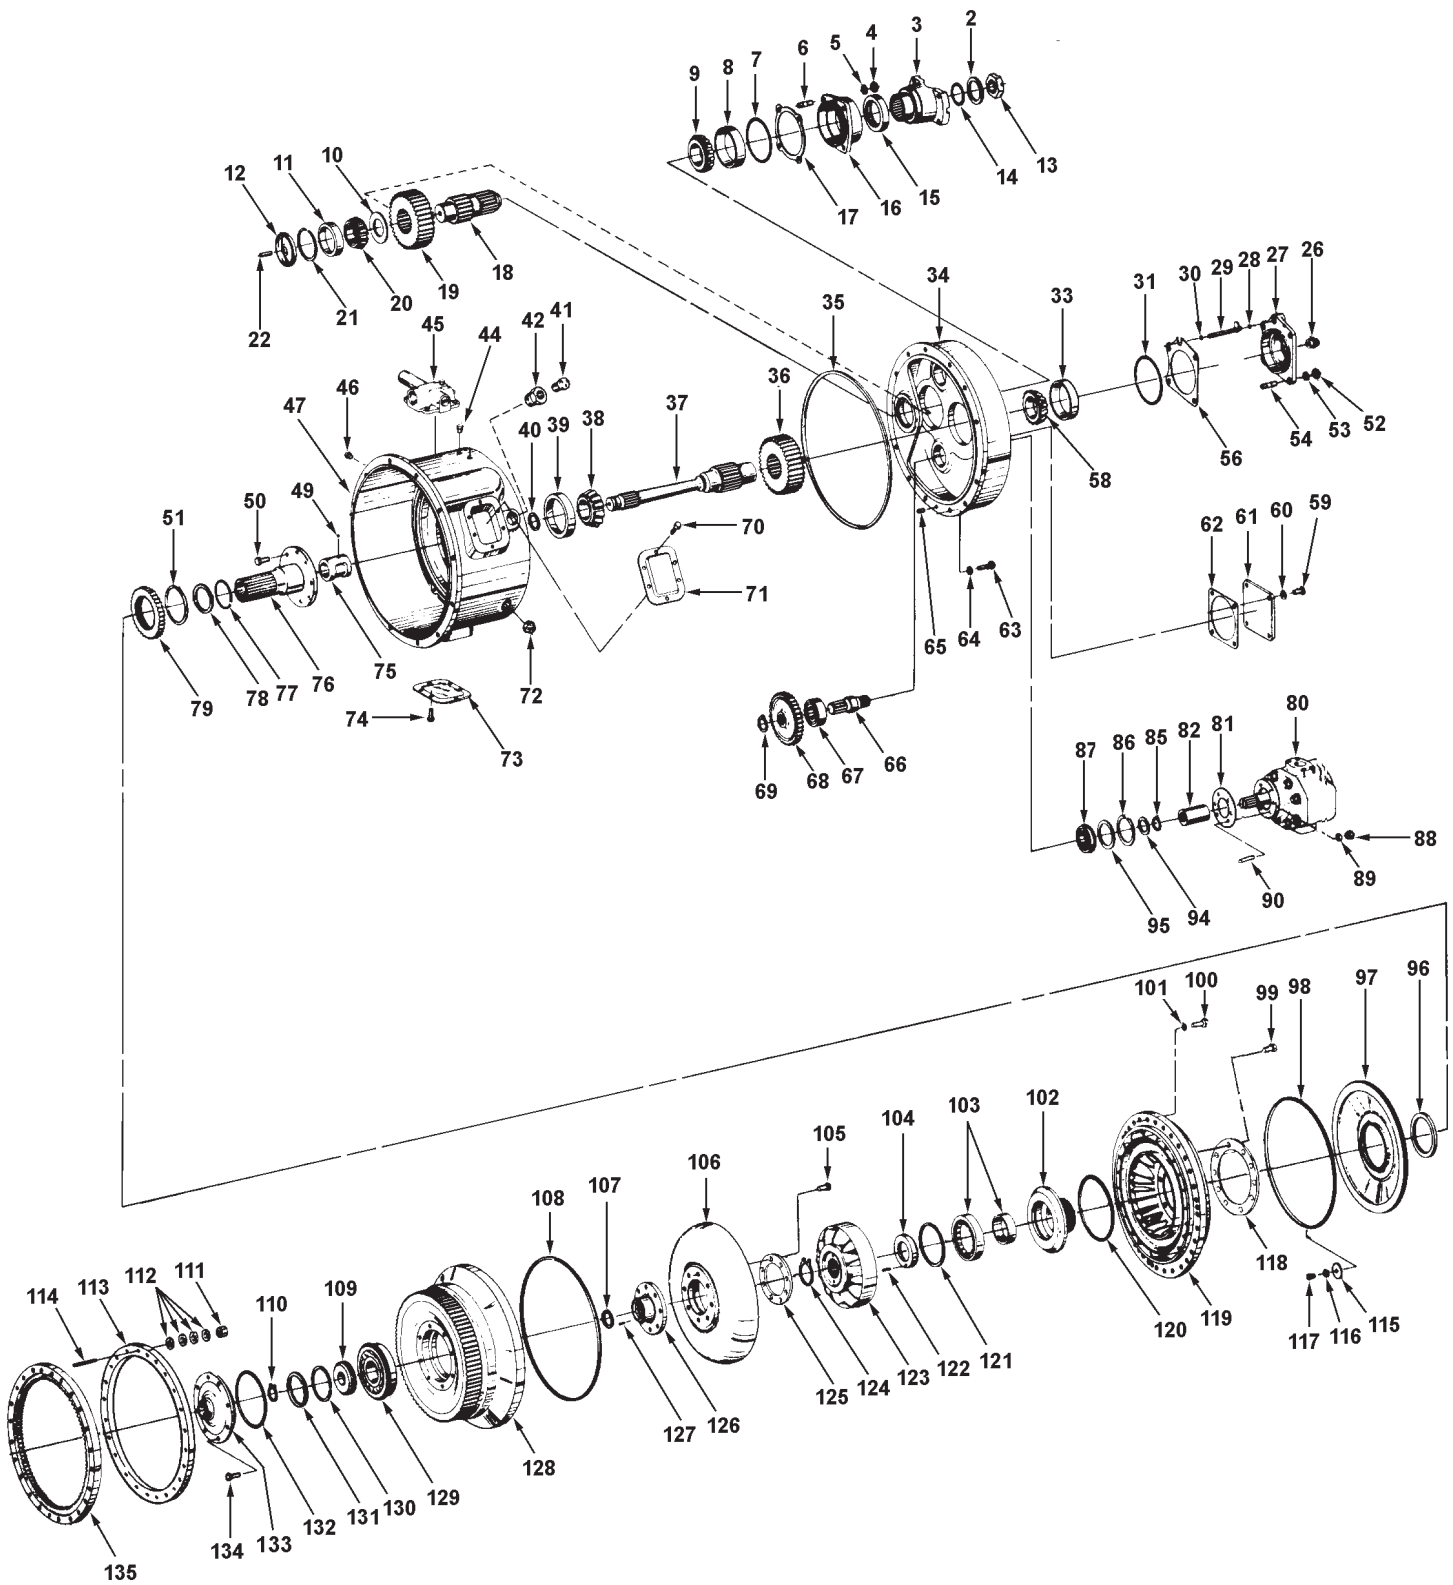

Converter

Item	Part No.	Qty	Description	Item	Part No.	Qty	Description
	248962		Converter				
2	212254	1	. Washer	74A	200602	4	. Lockwasher
3	212252	1	. Flange, Output	75	212475	1	. Sleeve, Oil Distributor
4	234217	4	. Nut	76	212474	1	. Sleeve Assembly, Stator Support
5	200604	4	. Lockwasher	77	*a 222446	1	. Piston Ring
6	212440	4	. Stud	79	234904	1	. Gear, Oil Pump Drive
7	*a 236877	1	. O-Ring	80	*c 222452	1	. Pump, Converter Charging
8	236878	1	. Bearing Cup, Rear	81	*a R235961	1	. Gasket, Charging Pump
9	236879	1	. Bearing Cone, Rear	82	539968	1	. Pump Sleeve With Snap Ring
10	212433	1	. Bearing Spacer, Front	85	212494	3	. Snap Ring
11	212432	1	. Bearing Cup, Front	86	212493	3	. Snap Ring
12	212431	1	. Oil Baffle	87	234905	3	. Bearing, Pump Shaft Rear
13	201250	1	. Nut	87A	234903	3	. Spacer
14	*a 236880	1	. O-Ring	88	223453	6	. Nut
15	*a 212250	1	. Oil Seal	89	201567	6	. Lockwasher
16	214844	1	. Bearing Cap	90	233078	6	. Stud
17	212443	A/R	. Shim, Bearing Cap, .004	94	212499	3	. Washer, Rear Bearing
17A	212444	A/R	. Shim, Bearing Cap, .007	95	212500	3	. Washer, Rear Bearing
17B	212445	A/R	. Shim, Bearing Cap, .010	96	*a 222453	1	. Oil Seal
18	212446	1	. Shaft, Output	97	212502	1	. Oil Baffle
19	222324	1	. Shaft Gear, Output	98	*a 212530	1	. O-Ring
20	212448	1	. Bearing Cone, Front	99	233079	16	. Screw, Impeller Hub
21	212450	1	. Snap Ring, Front Bearing	100	222416	32	. Screw
22	212451	1	. Oil Tube	101	200603	32	. Lockwasher
26	209916	1	. Plug, Pipe	102	236078	1	. Hub, Impeller
27	212455	1	. Bearing Cap	103	212506	1	. Bearing
28	*a 212456	1	. O-Ring	104	212507	1	. Spacer, Reaction Member
29	212457	1	. Lube Tube	105	233081	8	. Screw, Turbine Hub
30	*a 212456	1	. O-Ring	106	241474	1	. Turbine
31	*a 26273	1	. O-Ring	107	212511	1	. Snap Ring
33	236878	1	. Bearing Cup	108	*a 214760	1	. O-Ring
34	227811	1	. Cover, Housing Rear	109	212513	1	. Retainer, Bearing
35	*a 212460	1	. O-Ring	110	212514	1	. Snap Ring
36	222323	1	. Gear, Turbine Shaft	111	*b*d NSS	24	. Nut
37	222445	1	. Turbine Shaft	112	*b*d NSS	96	. Washer, Belleville
38	212469	1	. Bearing Cone	113	217598	1	. Plate, Backing
39	212470	1	. Bearing Cup	114	*b*d NSS	24	. Stud
40	*a 242390	1	. Piston Ring	115	212531	3	. Washer
41	R233598	1	. Breather	116	00114606	3	. Lockwasher
42	209510	1	. Reducing Bushing	117	00171837	3	. Screw
44	209512	1	. Plug, Pipe	118	236079	1	. Backing Ring
45	212545	1	. Pressure Regulating Valve (See Pg 4)	119	241553	1	. Impeller
46	222444	1	. Housing, Converter	120	*a 212528	1	. O-Ring, Impeller Hub
47	209511	1	. Plug, Pipe	121	212527	1	. Snap Ring
49	212358	1	. Ball	122	212526	1	. Pin, Spacer Roll
50	237295	8	. Capscrew	123	212525	1	. Reaction Member
51	212472	1	. Snap Ring, Gear	124	212283	1	. Snap Ring
52	234217	4	. Nut	125	233084	1	. Ring, Backing
53	200604	4	. Lockwasher	126	*c 212524	1	. Hub, Turbine
54	212440	4	. Stud	127	212523	2	. Dowel Pin
56	212482	A/R	. Bearing Cap Shim, .004	128	212522	1	. Cover, Impeller
56A	212483	A/R	. Bearing Cap Shim, .007	129	212521	1	. Bearing, Front
56B	212484	A/R	. Bearing Cap Shim, .010	132	*a 212515	1	. O-Ring
58	236879	1	. Bearing Cone	133	212519	1	. Cap, Impeller Cover
61	212492	2	. Cover	134	212518	8	. Capscrew
63	214234	12	. Screw	135*b*c*d	570775	1	. Ring Gear Kit
64	219344	12	. Lockwasher	136	R221391	1	. Nameplate (Not Shown)
65	212486	1	. Dowel Pin	137	212535	2	. Nameplate Screw (Not Shown)
66	234901	3	. Pump Drive Shaft				
67	212489	3	. Bearing, Pump Shaft Front				
68	234902	3	. Gear				
69	234564	3	. Snap Ring				
70	200303	2	. Capscrew				
70A	200602	2	. Lockwasher				
71	212477	1	. Cover, Housing Inspection				
72	222448	4	. Plug, Drain				
73	212477	2	. Cover, Housing Inspection				
74	200303	4	. Capscrew				