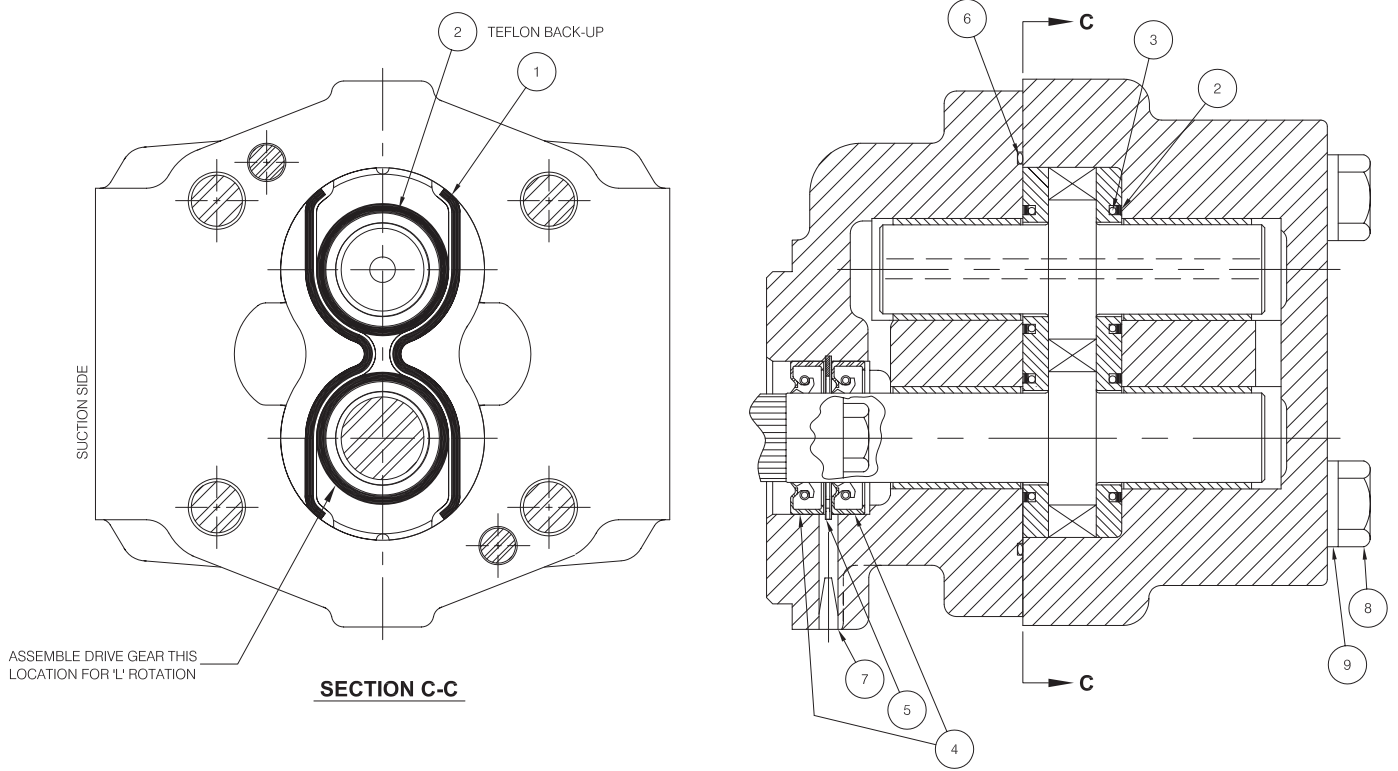

Pump, Rear Section

Item	Part No.	Qty	Description	Item	Part No.	Qty	Description
248538 Pump, Rear Section							
1	* -----	4	. Sealing Strip	6	* -----	1	. O-Ring
2	* -----	4	. Back-Up Ring	7	* -----	1	. Plug
3	* -----	4	. O-Ring	8	248190	4	. Capscrew
4	* -----	2	. Seal	9	246781	10	. Washer
5	* -----	1	. Snap Ring				

* Included in Seal Kit 248191