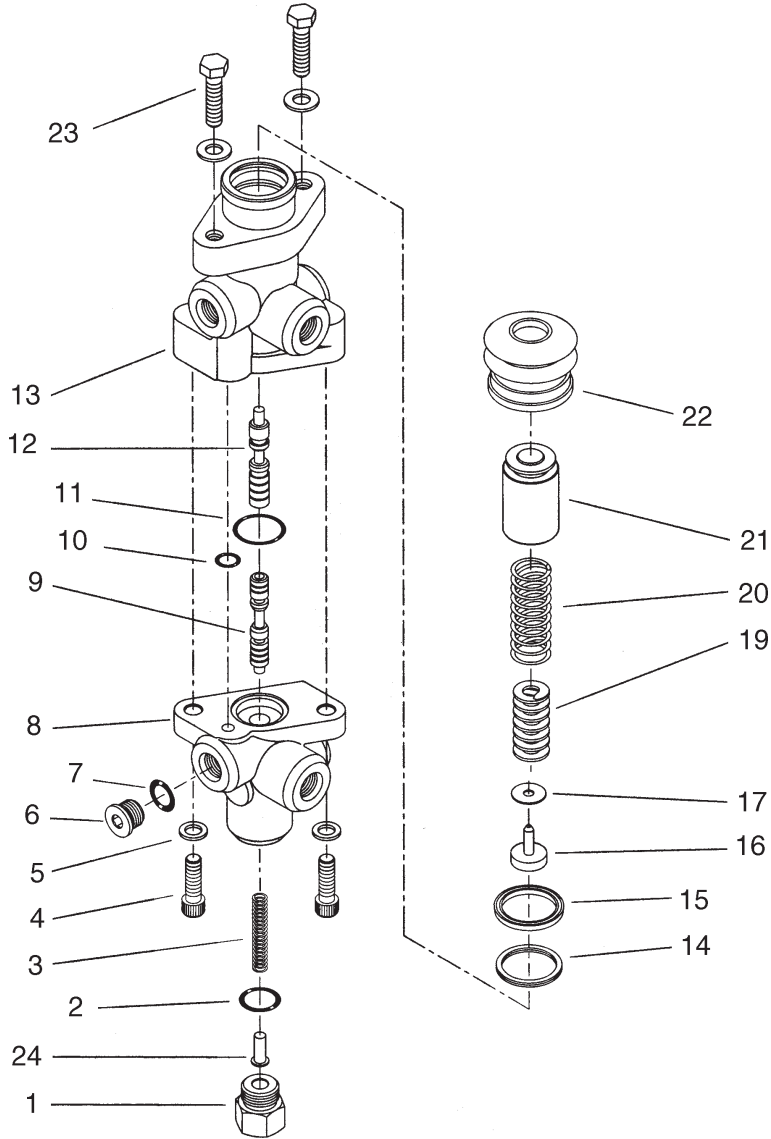

Brake Valve

Item	Part No.	Qty	Description	Item	Part No.	Qty	Description
	246199		Brake Valve				
1	-----	1	. End Plug	14	* -----	1	. Seal
2	* -----	1	. O-Ring	15	* -----	1	. Cup
3	-----	1	. Spring	16	-----	1	. Retainer Assembly
4	-----	2	. Capscrew	17	-----	A/R	. Shim
5	-----	2	. Washer	19	-----	1	. Spring
6	* -----	1	. Plug	20	-----	1	. Spring
7	* -----	1	. O-Ring	21	-----	1	. Pliston
8	-----	1	. Housing	22	* -----	1	. Boot
9	-----	1	. Spool	23	-----	2	. Capscrew
10	* -----	1	. O-Ring	24	-----	1	. Retainer
11	* -----	1	. O-Ring	25	*a 246162	1	. Pedal
12	-----	1	. Spool				
13	-----	1	. Housing				

* Included in Repair Kit, P/N 245369
 *a Not illustrated