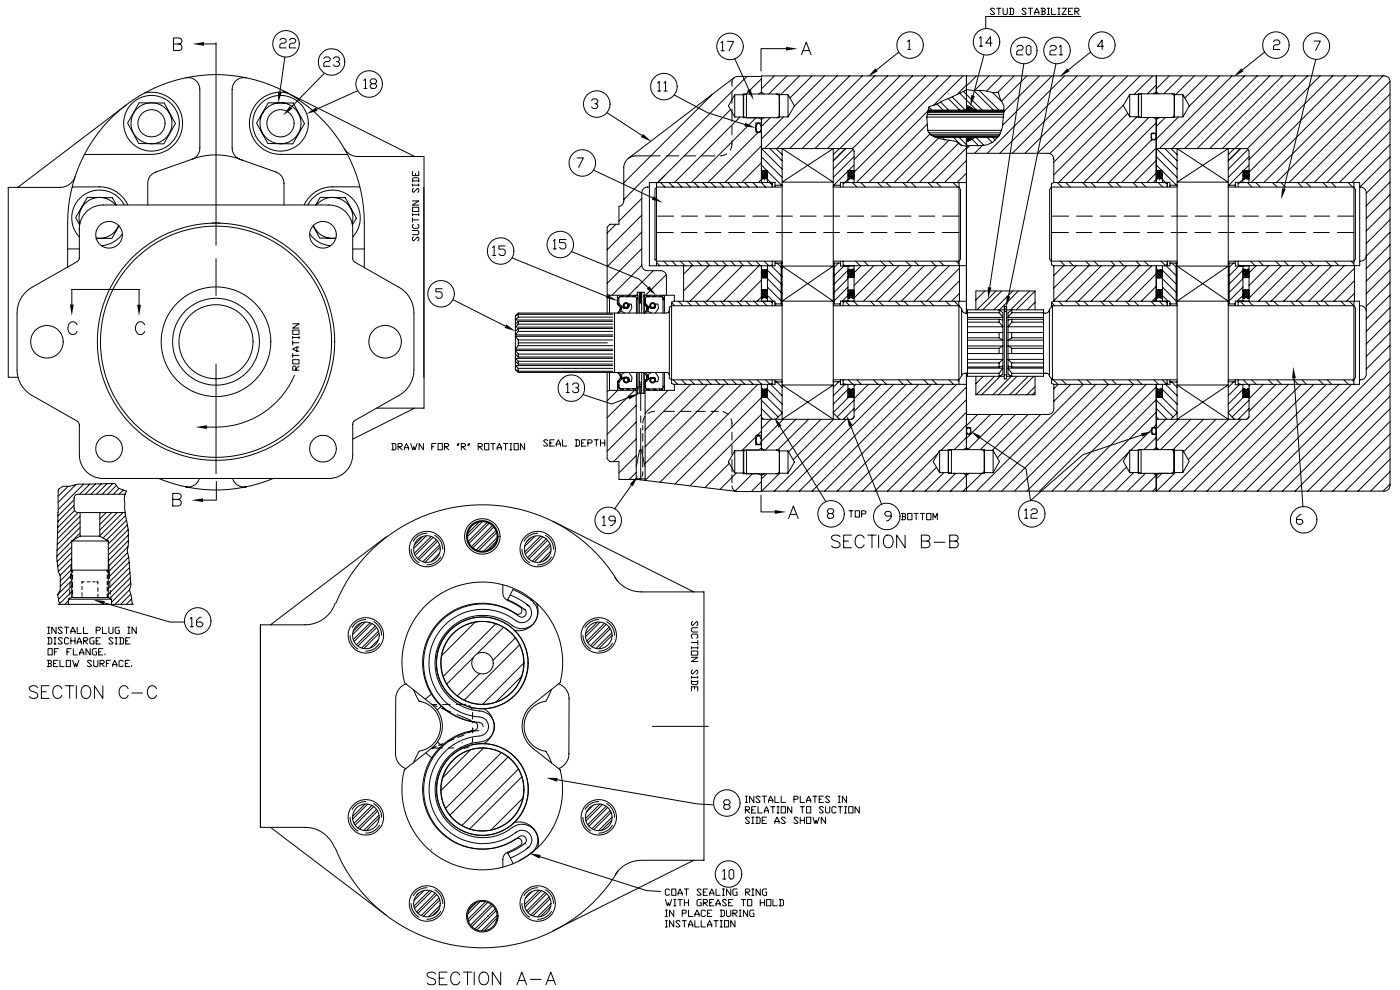

Pump, Tandem

Note:
1. Rotation: Clock Wise

Item	Part No.	Qty	Description	Item	Part No.	Qty	Description
	245519		Pump, Tandem				
1	NSS	1	. Body	14	* - - - - -	8	. O-Ring
2	NSS	1	. Body	15	* - - - - -	2	. Seal
3	NSS	1	. Flange	16	246767	1	. Plug
4	NSS	1	. Bearing Plate	17	246768	6	. Dowel
5	NSS	1	. Drive Gear	18	246769	8	. Washer
6	NSS	1	. Rear Drive	19	* - - - - -	1	. Plug
7	NSS	2	. Idler Gear	20	246770	1	. Coupling
8	NSS	2	. Pressure Plate (Top)	21	246771	1	. Snap Ring
9	NSS	2	. Pressure Plate (Bottom)	22	246772	8	. Nut
10	* - - - - -	8	. Sealing Strip	23	246773	8	. Stud
11	* - - - - -	1	. O-Ring				
12	* - - - - -	2	. O-Ring				
13	* - - - - -	1	. Snap Ring				

* Included in 246774 Soft Goods Kit
NSS Not Sold Separately