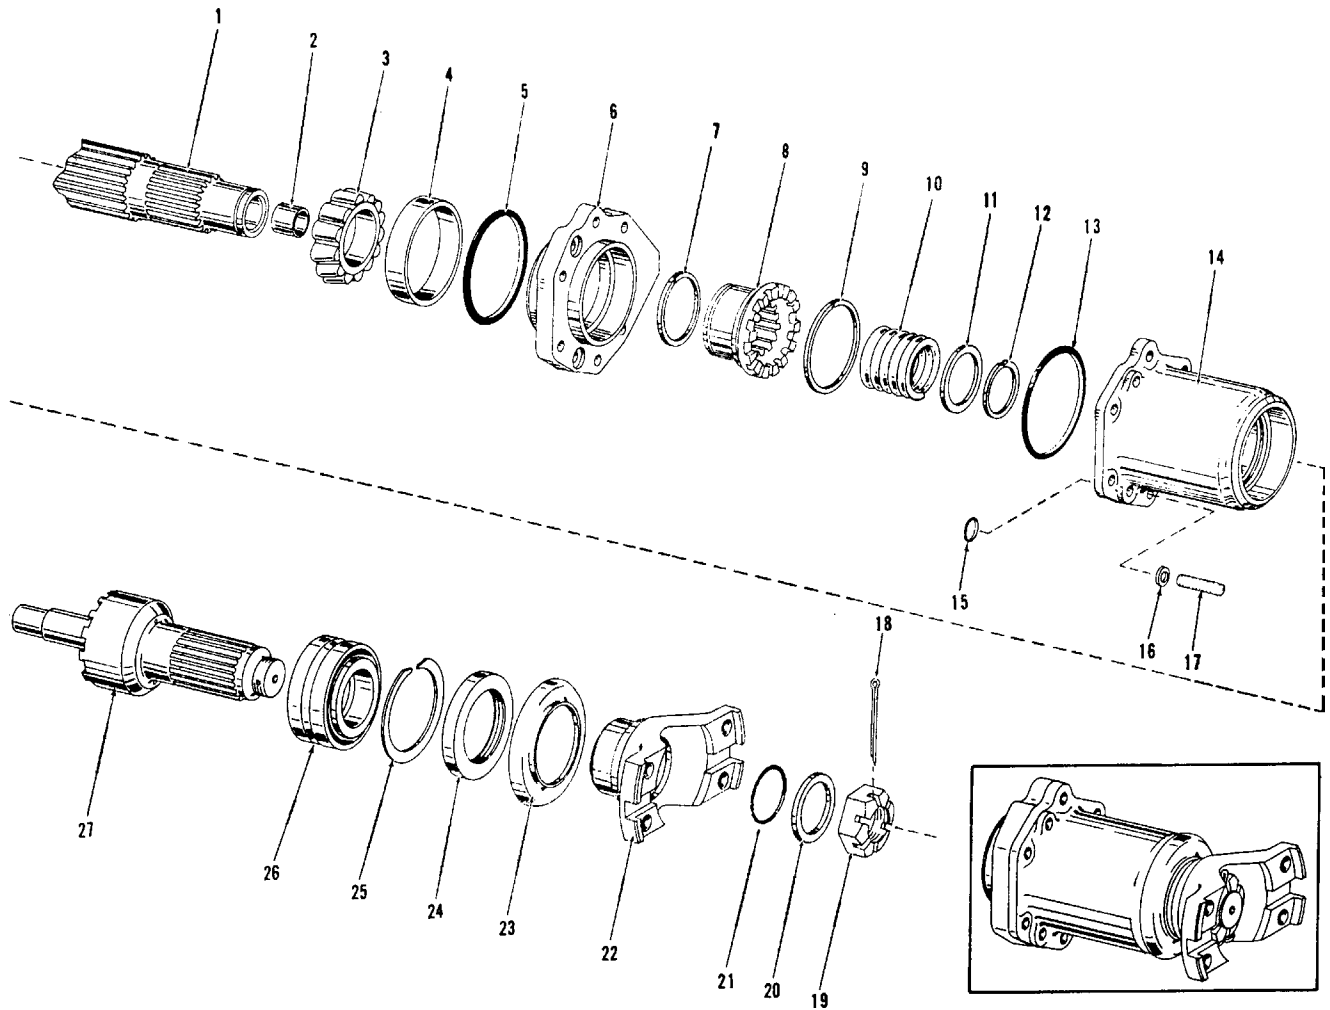

Disconnect Assembly

Item	Part No.	Qty	Description	Item	Part No.	Qty	Description
Disconnect Assembly							
1	240799	1	. Output Shaft	15	*a 203435	5	. O-Ring
2	*a 212290	1	. . Bushing	16	200604	6	. Lockwasher
3	*a 212289	1	. Bearing Cone	16A	205124	6	. Nut (Not Illustrated)
4	*a 206540	1	. Bearing Cup	17	240804	6	. Stud
5	*a 203540	1	. O-Ring	18	200616	1	. Cotter Pin
6	247060	1	. Adapter	19	212312	1	. Nut
7	*a 221129	1	. Piston Ring	20	212311	1	. Washer
7A	*a 221130	1	. Piston Ring Expander Ring	21	*a 203454	1	. O-Ring
8	240801	1	. Shift Hub	22	230011	1	. Flange & Deflector Assembly
9	*a 219676	1	. Piston Ring	23	230010	1	. . Deflector
9A	*a 219677	1	. Piston Ring Expander Ring	24	*a 230009	1	. Oil Seal
10	240802	1	. Spring	25	*a 240156	1	. Snap Ring
11	*a 240154	1	. Washer	26	*a 240157	1	. Bearing
12	*a 240155	1	. Snap Ring	27	240806	1	. Shaft Assembly
13	*a 26273	1	. O-Ring				
14	240803	1	. Disconnect Housing		*a Service Kit P/N 574042