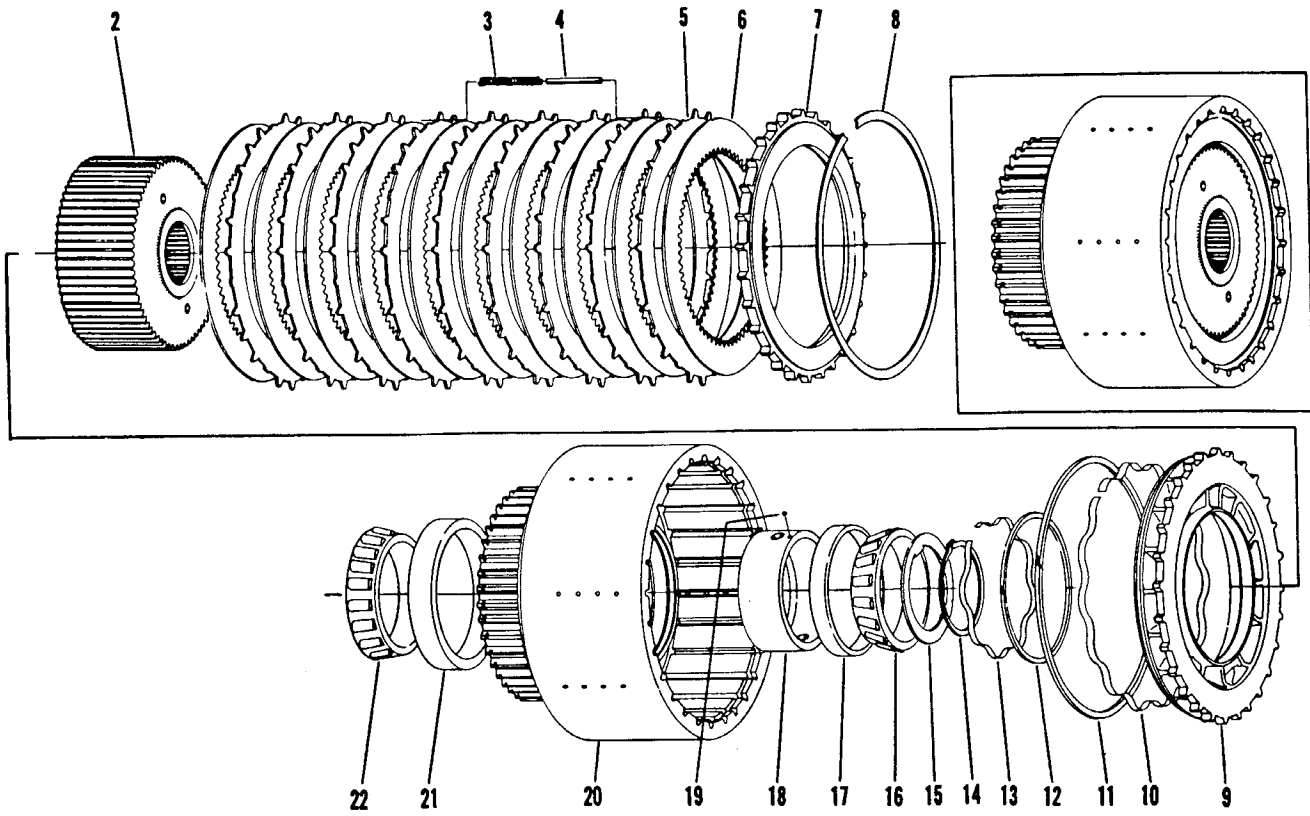

Input, Reverse, 3rd and 4th Clutch Group

Item	Part No.	Qty	Description	Item	Part No.	Qty	Description
	247038		Input, Rev, 3rd & 4th Clutch				
2	212338	1	. Disc Hub Assembly	15	232251	AR	. Washer, Keyed (.124/.125)
3	212339	8	. Spring, Disc	15a	232252	AR	. Washer, Keyed (.122/.123)
4	212340	8	. Pin	15b	232253	AR	. Washer, Keyed (.120/.121)
5	212341	9	. Disc	16	240238	1	. Bearing, Roller
6	212342	10	. Disc, Inner	17	NSS		. Bearing Cup
7	212343	1	. Plate, End	18	228759	1	. Race, Piston Ring
8	212348	1	. Snap Ring	19	212358	1	. Ball, Steel
9	212349	1	. Piston	20	222889	1	. Clutch Drum
10	247057	1	. Ring, Piston	21	222872	1	. Bearing Cup
11	247058	1	. Ring, Piston	22	222871	1	. Bearing Cone
12	R11787	1	. Ring, Piston				
13	R11786	1	. Spring				
14	232249	AR	. Snap Ring (.100/.101)	A/R	As Required		
14a	232250	AR	. Snap Ring (.094/.095)	NSS	Not Sold Separately