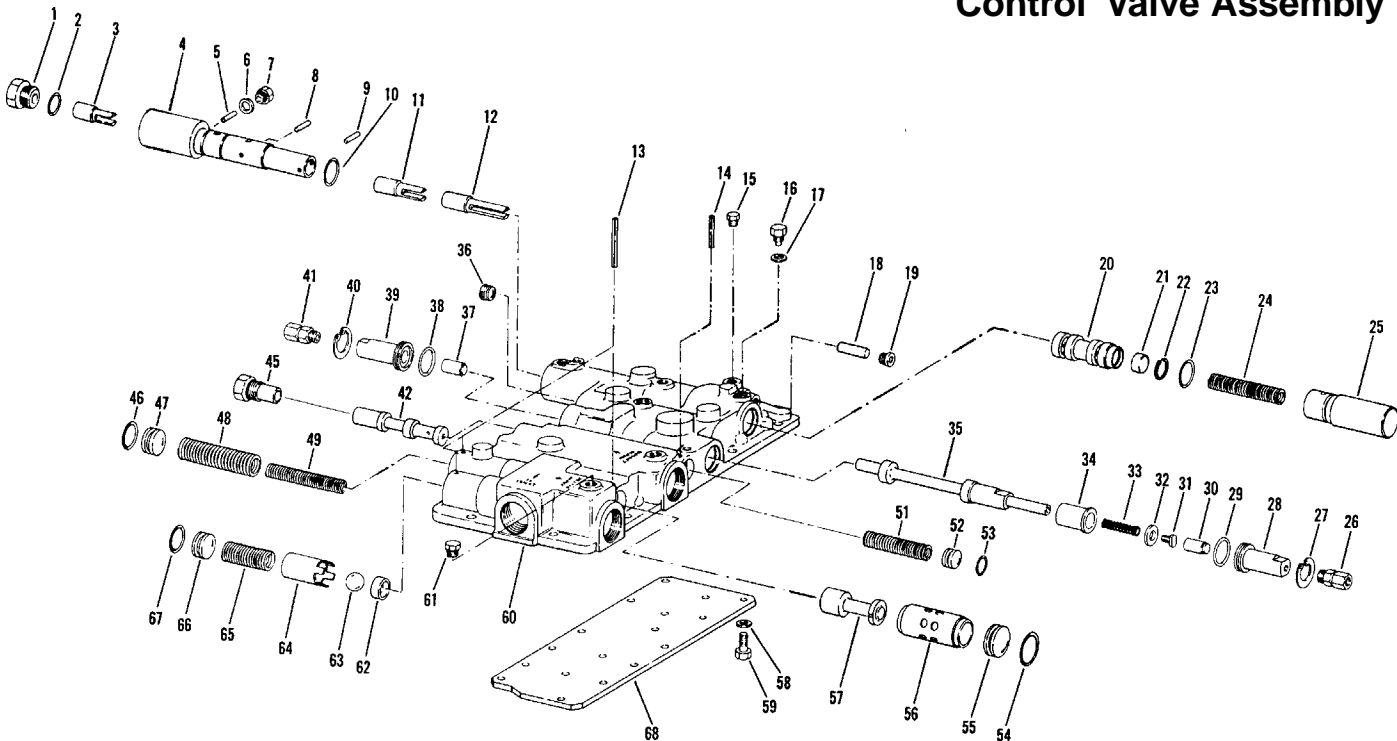

Control Valve Assembly

Item	Part No.	Qty	Description	Item	Part No.	Qty	Description
	240797		Control Valve Assembly				
1	219817	1	. Plug	34	232262	1	. Spool Sleeve
2	232255	1	. O-Ring	35	232263	1	. Spool
3	219818	1	. 3rd Speed Valve	36	212399	1	. Pipe Plug
4	219819	1	. Housing	37	232258	1	. Piston
5	219820	1	. Stop Pin	38	232257	1	. O-Ring
6	219821	1	. Washer	39	232256	1	. Piston Guide
7	219822	1	. Plug	40	212395	1	. Snap Ring
8	219820	1	. Stop Pin	41	219839	1	. Adaptor Union
9	219820	1	. Stop Pin	42	240240	1	. Spool
10	219823	1	. O-Ring	45	212383	1	. Stop Plug
11	219824	1	. 2nd Speed Valve	46	212380	1	. O-Ring
12	219825	1	. 1st Speed Valve	47	212381	1	. Spool Stop
13	212400	3	. Stop Pin	48	212382	1	. Spring
14	212402	1	. Stop Pin	49	212425	1	. Spring
15	212401	2	. Pipe Plug	51	212414	1	. Spring
16	219826	2	. Plug	52	212411	1	. Stop
17	219827	2	. Washer	53	201204	1	. O-Ring
18	240807	1	. Shuttle Valve	54	203444	1	. O-Ring
19	R13804264	1	. O-Ring	55	212409	1	. Spool Stop
20	219828	1	. Selector Valve	56	212410	1	. Spool Sleeve
21	219829	1	. Plug	57	212413	1	. Spool
22	219830	1	. Snap Ring	58	200602	16	. Lockwasher
23	219823	1	. O-Ring	59	212417	16	. Screw
24	219831	1	. Spring	60	219979	1	. Cover
25	219832	1	. End Plug Housing	61	232264	6	. Pipe Plug
26	219839	1	. Adaptor Union	62	212426	1	. Seat
27	212395	1	. Snap Ring	63	212427	1	. Ball
28	232256	1	. Piston Guide	64	212429	1	. Spacer
29	232257	1	. O-Ring	65	212428	1	. Spring
30	232258	1	. Piston	66	212381	1	. Spring Stop
31	232259	1	. Cap Stop	67	212380	1	. O-Ring
32	232260	1	. Spool Spacer	68	240808	1	. Cover Plate
33	232261	1	. Spring