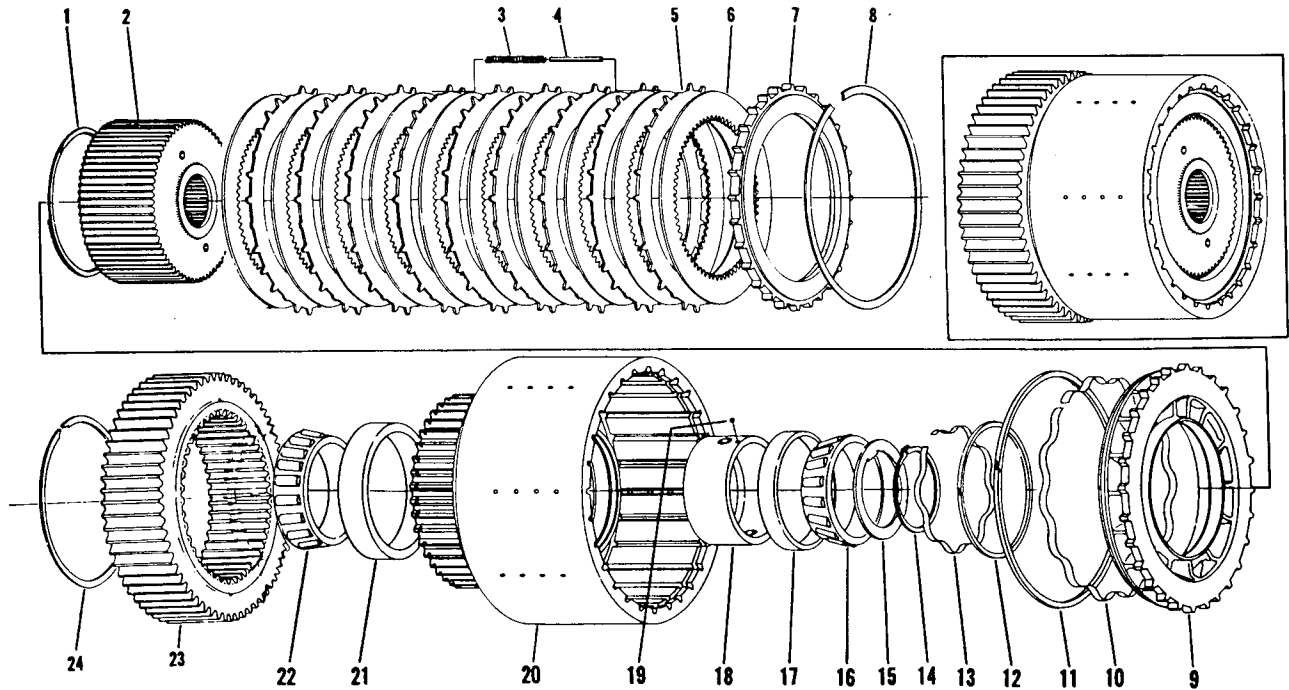

1st & 2nd Clutch Group

Item	Part No.	Qty	Description	Item	Part No.	Qty	Description
	247053		1st & 2nd Clutch Group				
1	212362	1	. Ring	16	219769	1	. Bearing Cone
2	219766	1	. Hub Assy, Disc	17	202852	1	. Bearing Cup
3	212339	7	. Spring, Disc	18	219770	1	. Race
4	212340	7	. Pin	19	212358	1	. Ball, Steel
5	212364	9	. Disc, Outer	20	219771	1	. Brake Drum
6	212365	10	. Disc, Inner	21	219772	1	. Bearing Cup
7	212366	1	. Plate	22	219773	1	. Bearing Cone
8	212367	1	. Snap Ring	23	247062	1	. Drum Gear
9	212368	1	. Piston	24	212379	1	. Snap Ring
10	230001	1	. Spring, Expander				
11	230002	1	. Spring, Piston		AR	As Required	
12	230000	1	. Ring, Piston				
13	229999	1	. Spring, Expander				
14	219767	AR	. Snap Ring (.119/.125)				
14a	219768	AR	. Snap Ring (.111/.117)				
14b	247059	AR	. Snap Ring (.102/.108)				
15	223227	1	. Washer