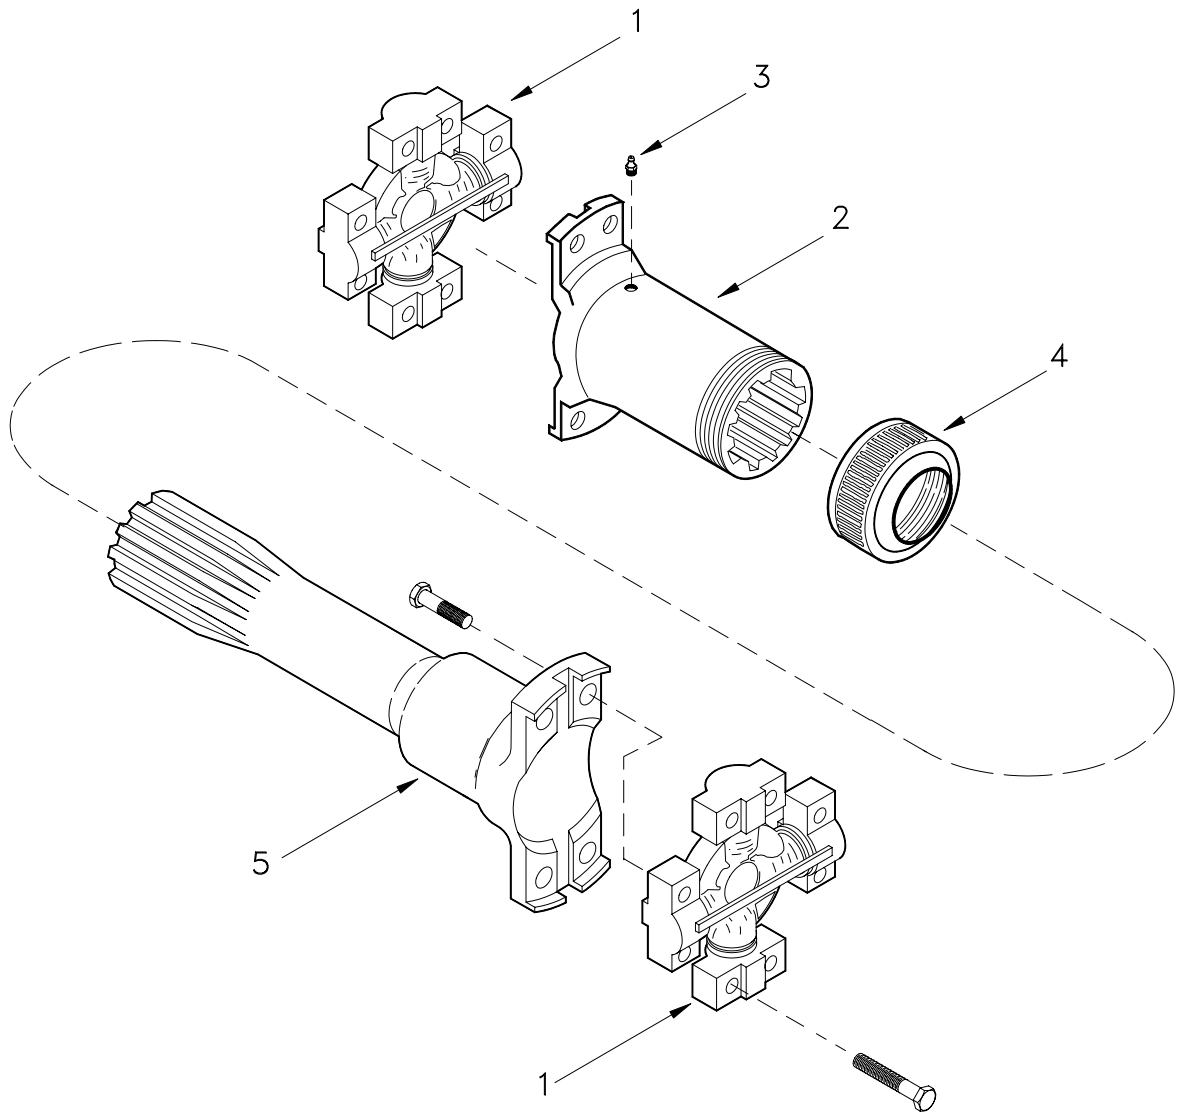

Driveline Assembly

Item	Part No.	Qty	Description	Item	Part No.	Qty	Description
	<b>243568</b>		<b>Driveline Assembly</b>				
1	243456	2	. U-joint	3	240419	1	. Lube Fitting
	-----	8	. . Capscrew	4	243454	1	. Dust Seal
2	243401	1	. Slip Yoke	5	-----	1	. Propshaft