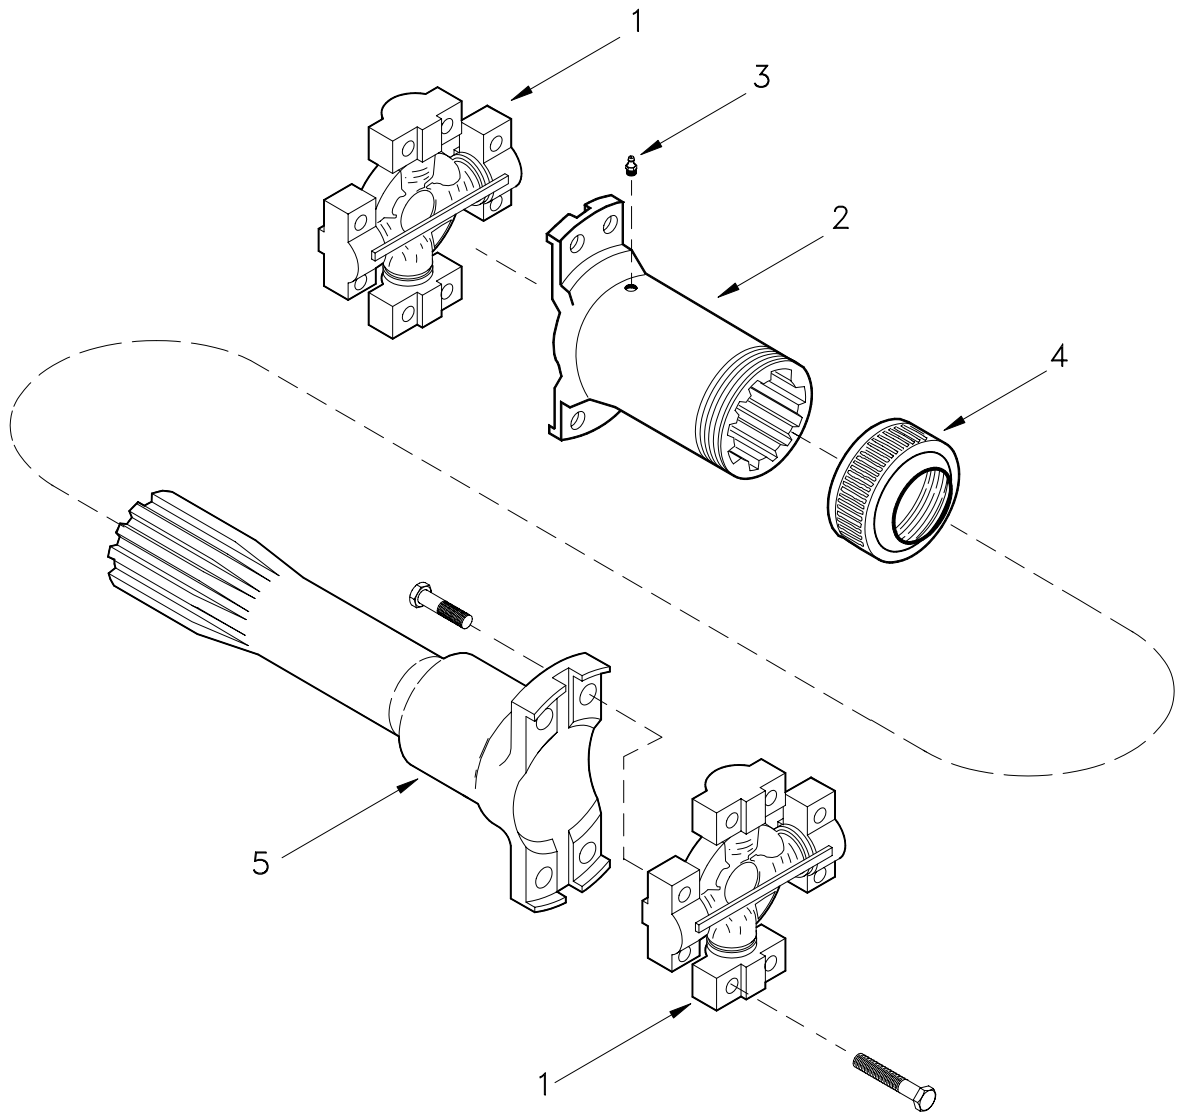

Driveline Assembly

Item	Part No.	Qty	Description	Item	Part No.	Qty	Description
	<b>243560</b>		<b>Driveline Assembly</b>				
1	240417	2	. U-joint	3	240419	1	. Lube Fitting
	-----	8	. . Capscrew	4	240420	1	. Dust Seal
2	243638	1	. Slip Yoke	5	-----	1	. Propshaft