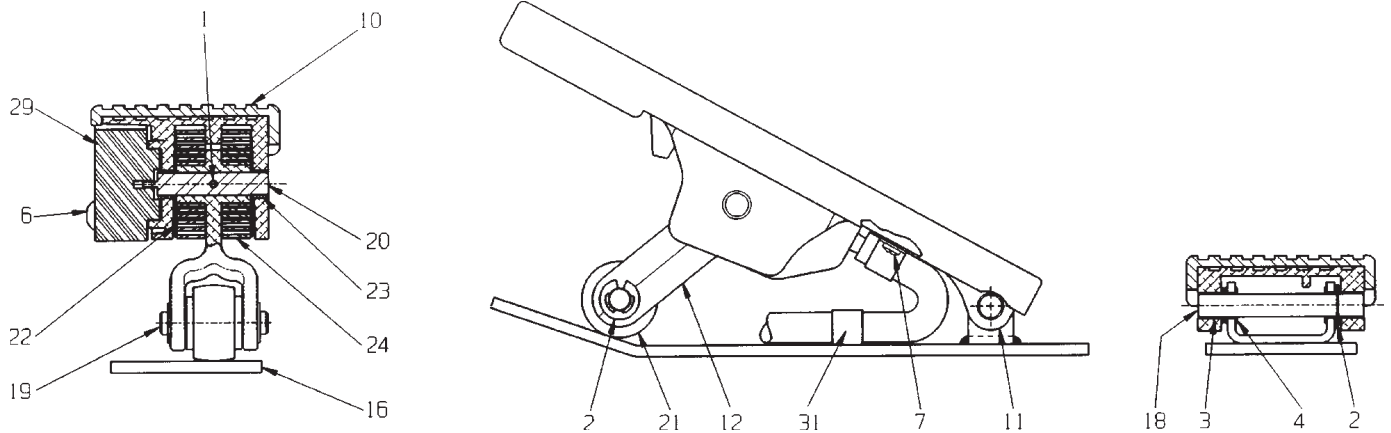

Pedal, Electronic Throttle

Item	Part No.	Qty	Description	Item	Part No.	Qty	Description
243342 Pedal, Electronic Throttle							
1	-----	1	. Pin, Spring	20	-----	1	. Shaft, Sensor
2	*a*c	3	. Snap Ring	21	*a	1	. Roller
3	*c	2	. Bushing	22	244023	2	. Thrust Washer
4	*c	2	. Bushing	23	244024	2	. Bushing
6	*b	2	. Screw	24	244025	2	. Spring
7	-----	2	. Screw	29	*b	1	. Sensor
10	244022	1	. Treadle Cover	31	-----	2	. Clamp, Wire
11	-----	1	. Treadle				
12	-----	1	. Lever				
16	-----	1	. Base Plate				
18	*c	1	. Pin, Treadle				
19	*a	1	. Pin, Roller				
				*a Included in 244026 Roller Kit			
				*b Included in 244027 Sensor Kit			
				*c Included in 244028 Treadle Pin Kit			