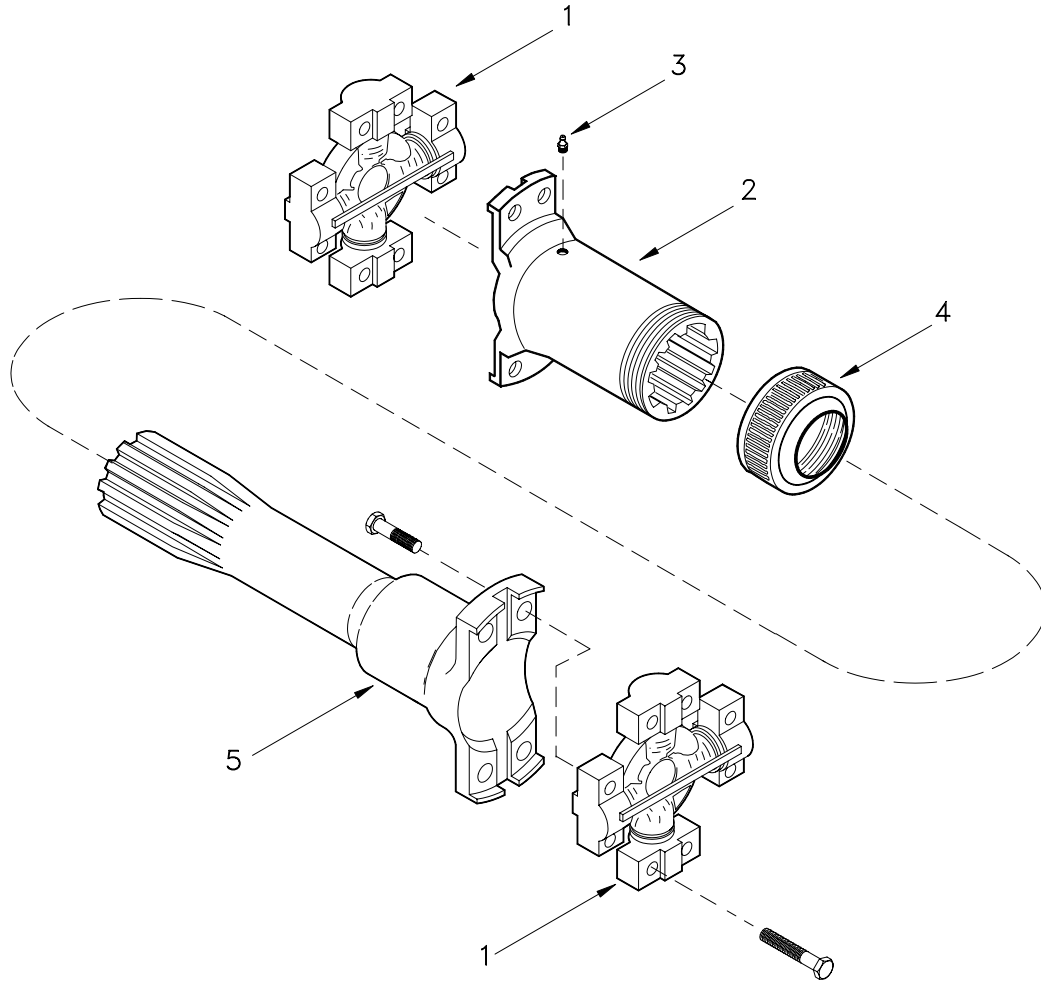

Driveline Assembly

Item	Part No.	Qty	Description	Item	Part No.	Qty	Description
	<b>242965</b>		<b>Driveline Assembly</b>				
1	243456	2	. U-joint	3	240419	1	. Lube Fitting
	242862	8	. . Capscrew	4	243454	1	. Dust Seal
2	243401	1	. Slip Yoke	5	-----	1	. Propshaft