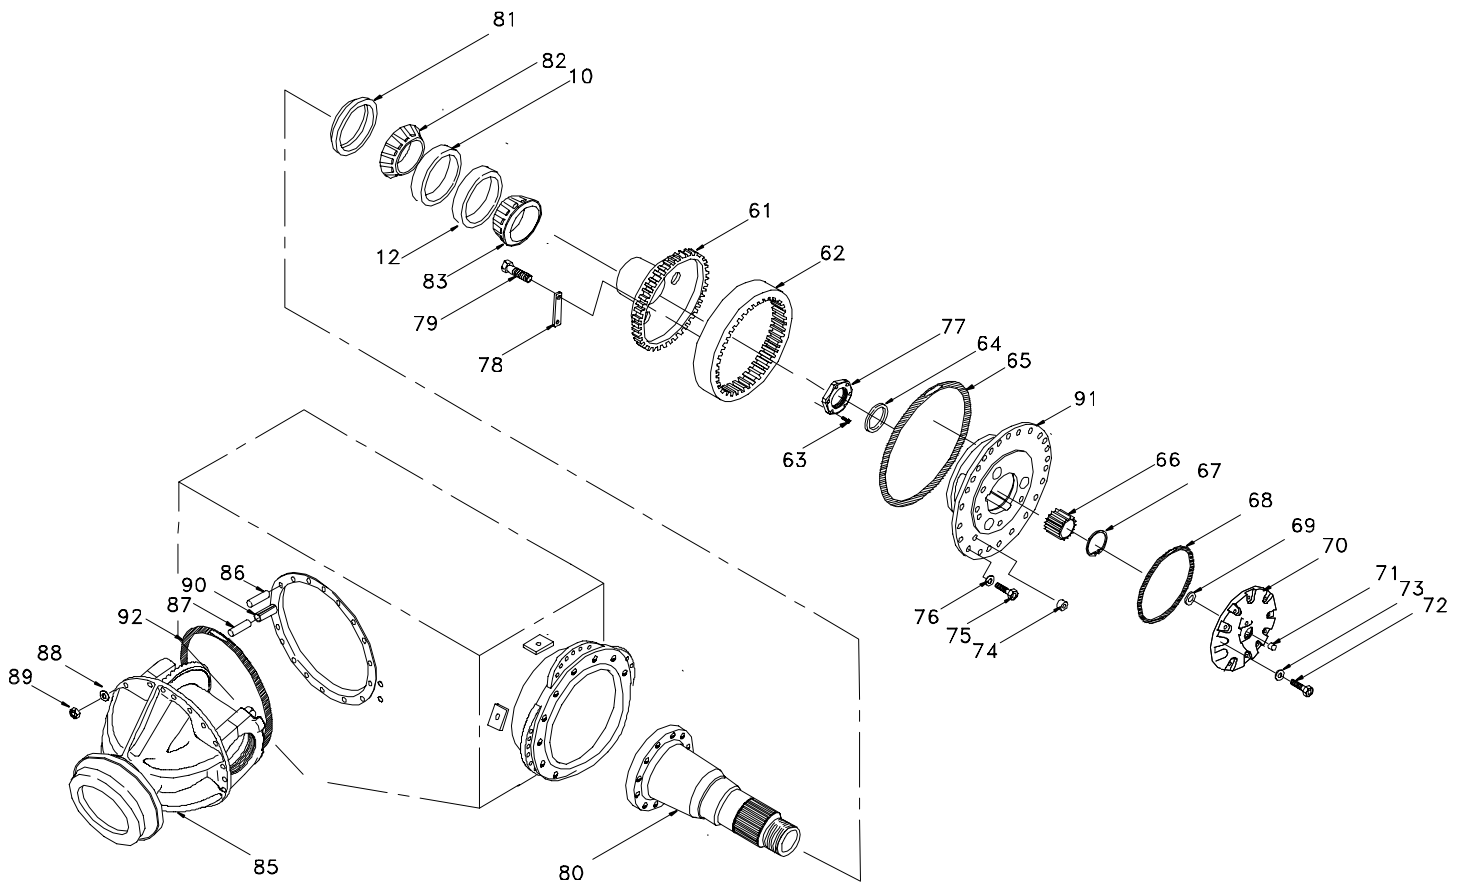

Wheel End and Differential Carrier

Wheel End and Differential Carrier

Item	Part No.	Qty	Description	Item	Part No.	Qty	Description
	242641		Wheel End and Diff Carrier				
10	216147	2	.. Bearing Cup	75	211960	36	.. Capscrew
12	201143	2	.. Bearing Cup	76	204882	36	.. Washer
61	*a 216149	2	.. Internal Gear Hub	77	230705	2	.. Nut
62	*a 212114	2	.. Internal Gear	78	*a 212121	12	.. Plate
63	201634	6	.. Capscrew	79	*a 232340	24	.. Capscrew
64	200970	2	.. Thrust Washer	80	216151	2	.. Spindle
65	200968	2	.. Ring, Quad	81	216156	2	.. Oil Seal
66	200963	2	.. Sun Gear	82	216146	2	.. Bearing Cone
67	201093	2	.. Snap Ring	83	201148	2	.. Bearing Cone
68	211821	2	.. O-Ring	85	* 240438	1	.. Differential and Carrier Assembly
69	201231	2	.. Thrust Washer	86	214145	10	.. Stud
70	211820	2	.. Cover Assembly (Includes Item 69)	87	214146	12	.. Stud
71	211954	2	.. Plug	88	207488	22	.. Washer
72	232339	18	.. Capscrew	89	223615	22	.. Nut
73	R14412	18	.. Washer	90	217874	12	.. Dowel
74	205722	2	.. Plug	91	* 211953	2	.. Planet Carrier Assembly
				92	217456	1	.. O-Ring

* See Separate Coverage

*a Included in 214939 Internal Gear & Hub Assembly