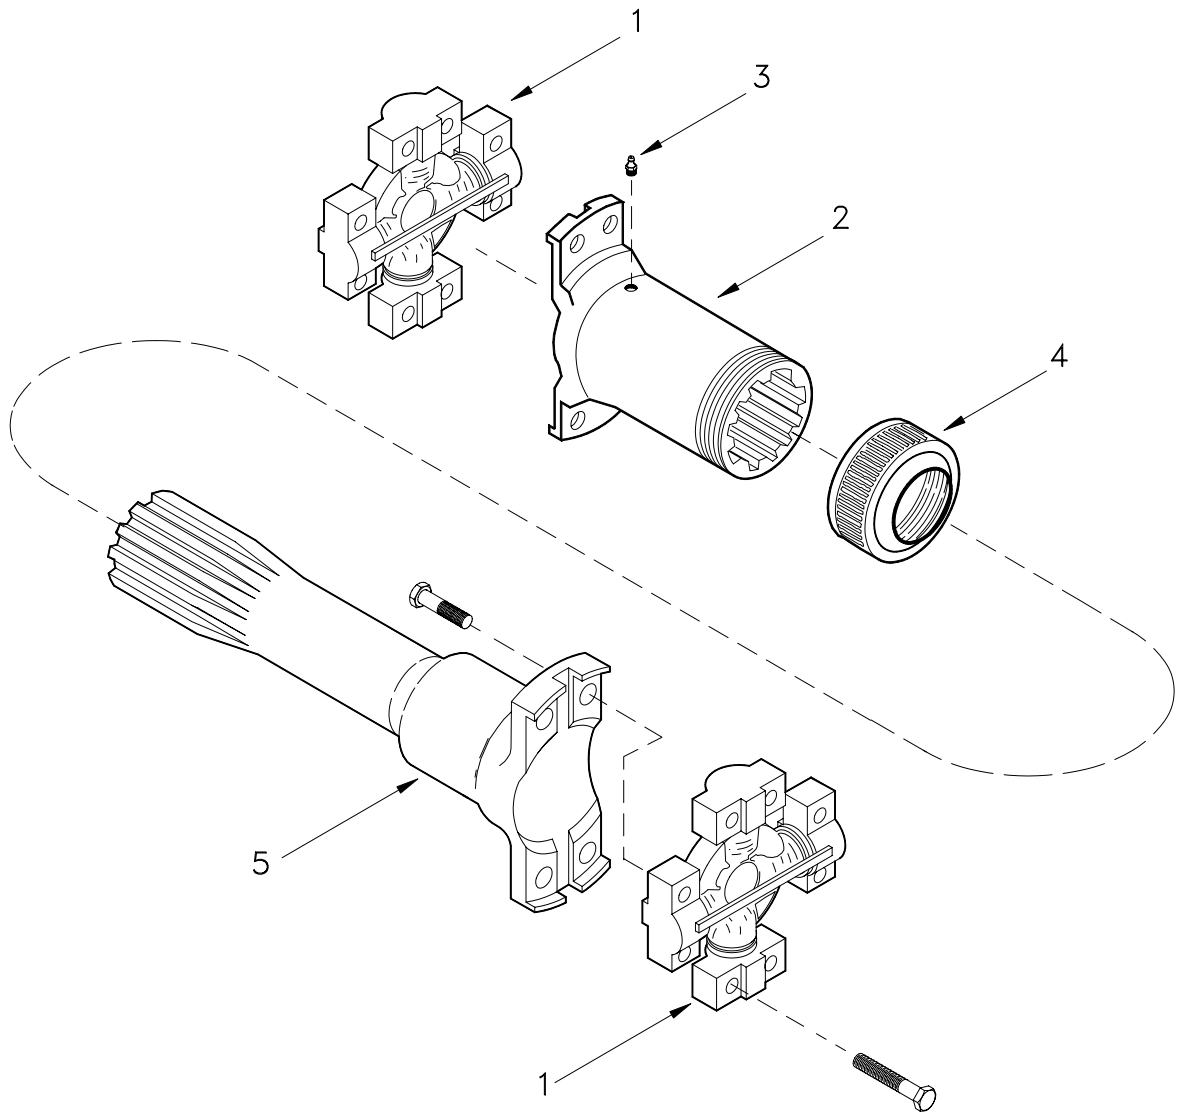

Driveline Assembly

Item	Part No.	Qty	Description	Item	Part No.	Qty	Description
	242324		Driveline Assembly				
1	243456	2	. U-joint	3	240419	1	. Lube Fitting
	-----	8	.. Capscrew	4	243454	1	. Dust Seal
2	243641	1	. Slip Yoke	5	-----	1	. Propshaft