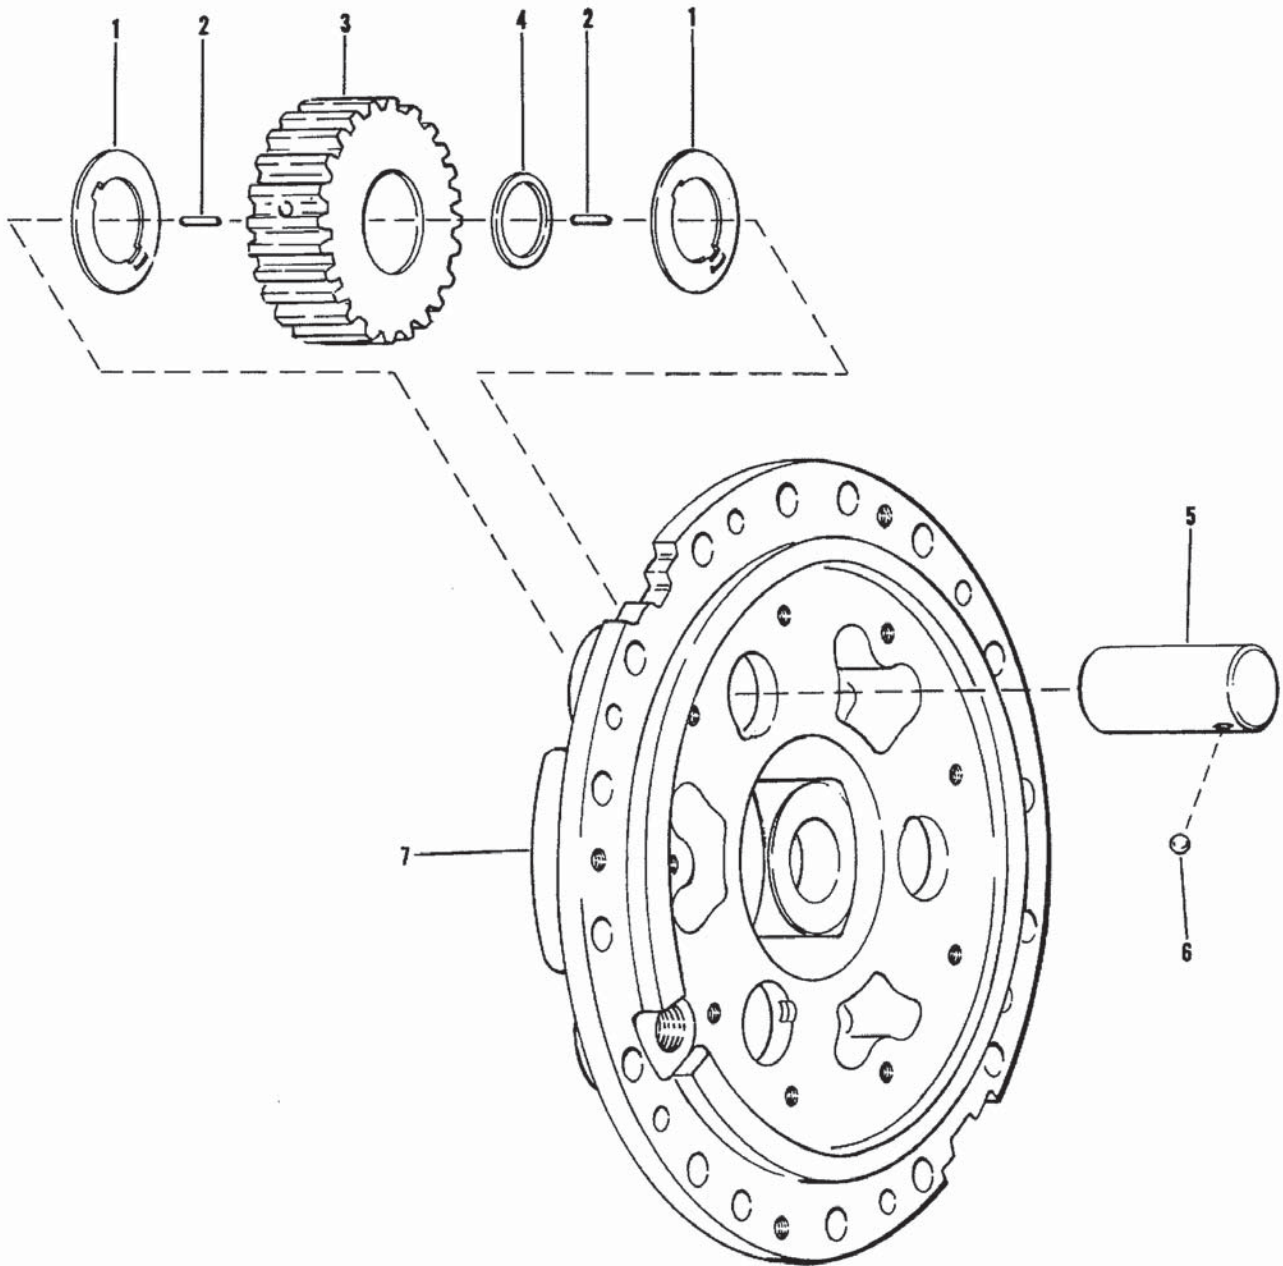

Planet Carry Assembly

Item	Part No.	Qty	Description	Item	Part No.	Qty	Description
	240602		Planetary Assembly				
1	*a 200994	6	. Thrust Washer	6	*a 204888	3	. Ball
2	*a 200995	186	. Pinion Needle Roller	7	240581	1	. Planet Carrier
3	*a 240584	3	. Planet Pinion				
4	*a 200996	3	. Pinion Roller Spacer				
5	*a 200992	3	. Pinion Shaft				

*a Included in Kit 591164