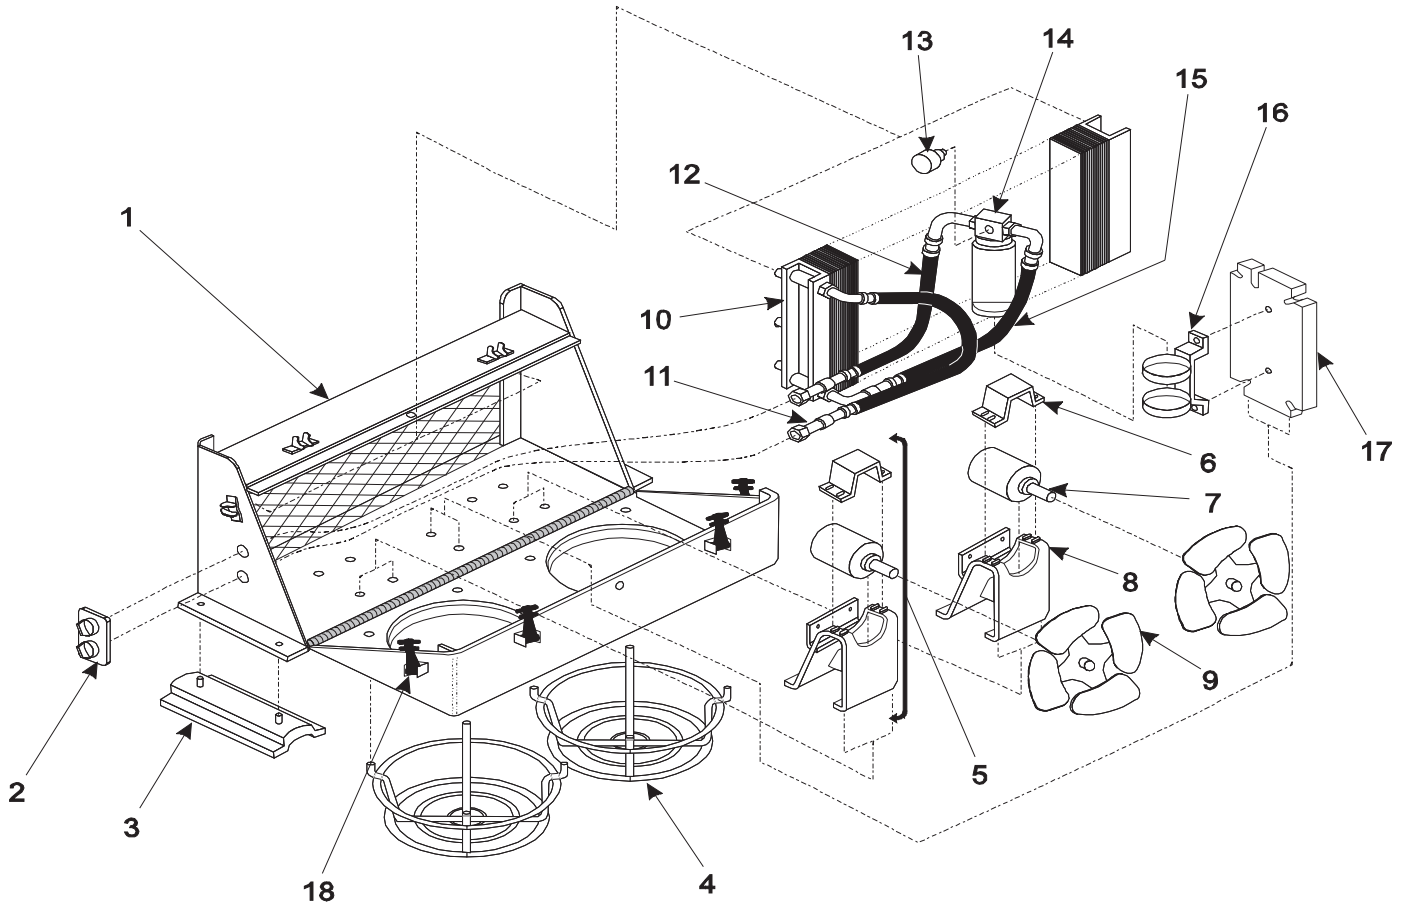

Condenser, Remote

Item	Part No.	Qty	Description	Item	Part No.	Qty	Description
240063 Condenser, Remote							
1	240666	1	. Housing	10	240671	1	. Condenser
2	240667	1	. Fitting Assembly	11	240672	1	. Hose Assembly
3	234765	2	. Mount, Shock	12	240673	1	. Hose Assembly
4	239189	2	. Guard, Fan	13	240674	1	. Switch
5	240668	2	. Motor & Mount Assembly	14	252276	1	. Receiver Dryer
6	239039	1	.. Retainer, Motor	15	240675	1	. Hose Assembly
7	240922	1	.. Motor, 24V	16	240676	1	. Bracket, Receiver Dryer
8	240669	1	.. Mount, Motor	17	240924	1	. Support, Receiver Dryer
9	239199	2	. Fan	18	239206	4	. Anchor, Rubber