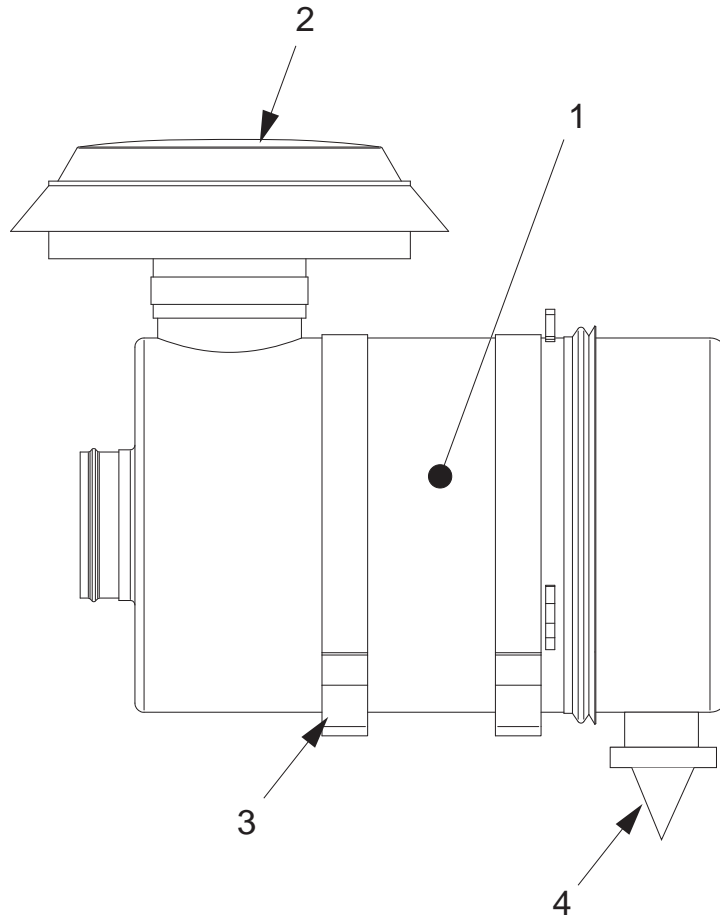

Filter, Remote

Item	Part No.	Qty	Description	Item	Part No.	Qty	Description
	239828		Filter, Remote				
1	* 248856	1	. Filter Element				
2	587610	1	. Hood				
3	587611	2	. Band Assembly				
4	587612	1	. Valve Actuator				
5	* 587613	1	. Air Outlet Adapter				