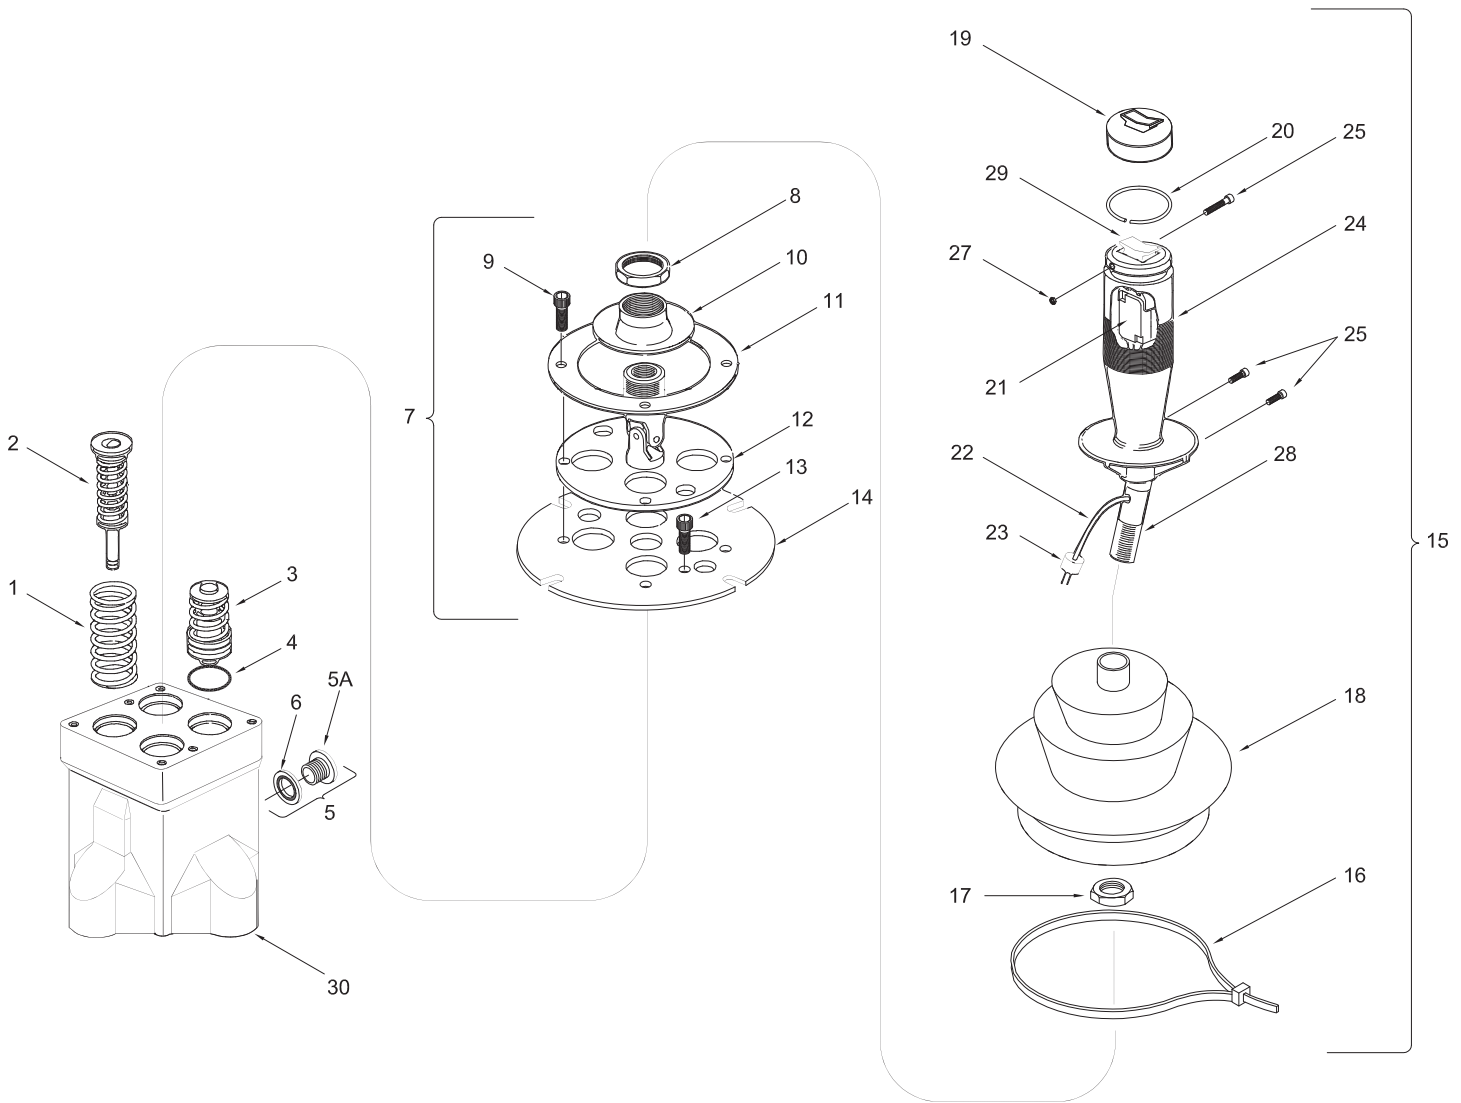

Valve, Remote Control

Item	Part No.	Qty	Description	Item	Part No.	Qty	Description
	239798		Valve, Remote Control				
1	237783	4	. Return Spring	18	228131	1	.. Bellows
2	240455	4	. Spring Cartridge	19	228432	1	.. Rubber Hood
3	*a,*b 230397	4	. Pin Set	20	228437	1	.. Lock Ring
4	240456	4	.. O-Ring	21	224392	2	.. Switch
5	240457	1	. Plug Kit	22	-----	1	.. Cable
5A	-----	1	.. Plug	23	-----	2	.. Cable Clamp
6	237786	1	.. O-Ring	24	228434	1	.. Handle (2 pcs)
7	230394	1	. Mounting Plate Kit	25	237504	1	.. Screw
8	-----	1	.. Nut	26	237503	2	.. Screw
9	-----	4	.. Screw	27	237505	3	.. Nut
10	228438	1	.. Power Disc	28	240888	1	.. Lever
11	-----	1	.. Mounting Disc	29	228433	1	.. Push Button
12	243097	1	.. Disc w/Joint	30	NSS	1	. Valve Body
13	-----	2	.. Screw				
14	-----	1	.. Mounting Disc				
15	224391	1	. Handlever Assembly				
16	228436	1	.. Lock Strip				
17	-----	1	.. Nut				

NSS Not Sold Separately

*a Included in 230392 Pressure Pin Seal Kit (4 required)

*b Included in 237362 Pressure Pin Spring Pack