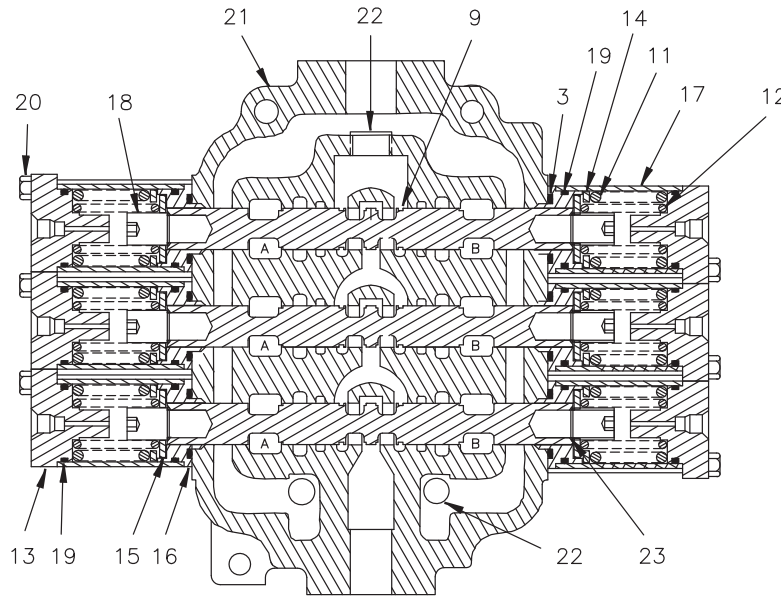

Holddown & Kickoff Valve LH & RH

Holddown & Kickoff Valve LH & RH

Item	Part No.	Qty	Description	Item	Part No.	Qty	Description
Holddown & Kickoff Valve LH & RH							
1	* -----	3	. O-Ring	16	232232	6	. Retainer Cap, Spool
2	235592	2	. Plug, NPTF	17	232227	6	. Tube
3	* -----	2	. O-Ring	18	232233	6	. Spool End
4	* -----	1	. Spring	19	* -----	12	. O-Ring
5	206968	3	. Poppet, C.V.	20	223852	12	. Capscrew
6	231405	3	. Backup Ring	21	NSS	1	. Valve Housing
7	223821	1	. Relief Valve Assembly (See Pg 3)	22	237340	1	. Plug, NPTF
8	223822	6	. Relief Valve Assembly (See Pg 4)	23	* -----	6	. O-Ring
9	NSS	3	. Spool	24	211726	1	. Plug, SAE
10	235594	3	. Plug	25	* -----	1	. Hose Assembly
11	* -----	6	. Spring				
12	* -----	6	. Spring				
13	227038	6	. End Cap				
14	232230	6	. Spacer				
15	232231	6	. Spacer				
				*	570810		Seal & Spring Kit

Relief Valve Assembly

Item	Part No.	Qty	Description	Item	Part No.	Qty	Description
223821 Relief Valve Assembly (See Page 2)							
1	235588	1	. Nut	13	NSS	1	. Piston
2	235587	1	. Nut	14	* -----	1	. O-Ring
3	* -----	2	. O-Ring	15	211715	6	. Backup Ring
4	NSS	1	. Adjusting Screw	16	NSS	1	. Poppet RV
5	* -----	1	. Spring	17	NSS	1	. Poppet Housing
6	NSS	3	. Poppet, R.V.	18	NSS	1	. Body
7	NSS	1	. Plug, R.V.	19	235599	6	. Washer
8	* -----	2	. O-Ring		* 231406		Seal & Spring Kit
9	* -----	2	. Backup Ring				
10	* -----	1	. O-Ring				
11	* -----	1	. Spring				
12	* -----	1	. Spring				
				NSS	Not Sold Separately		