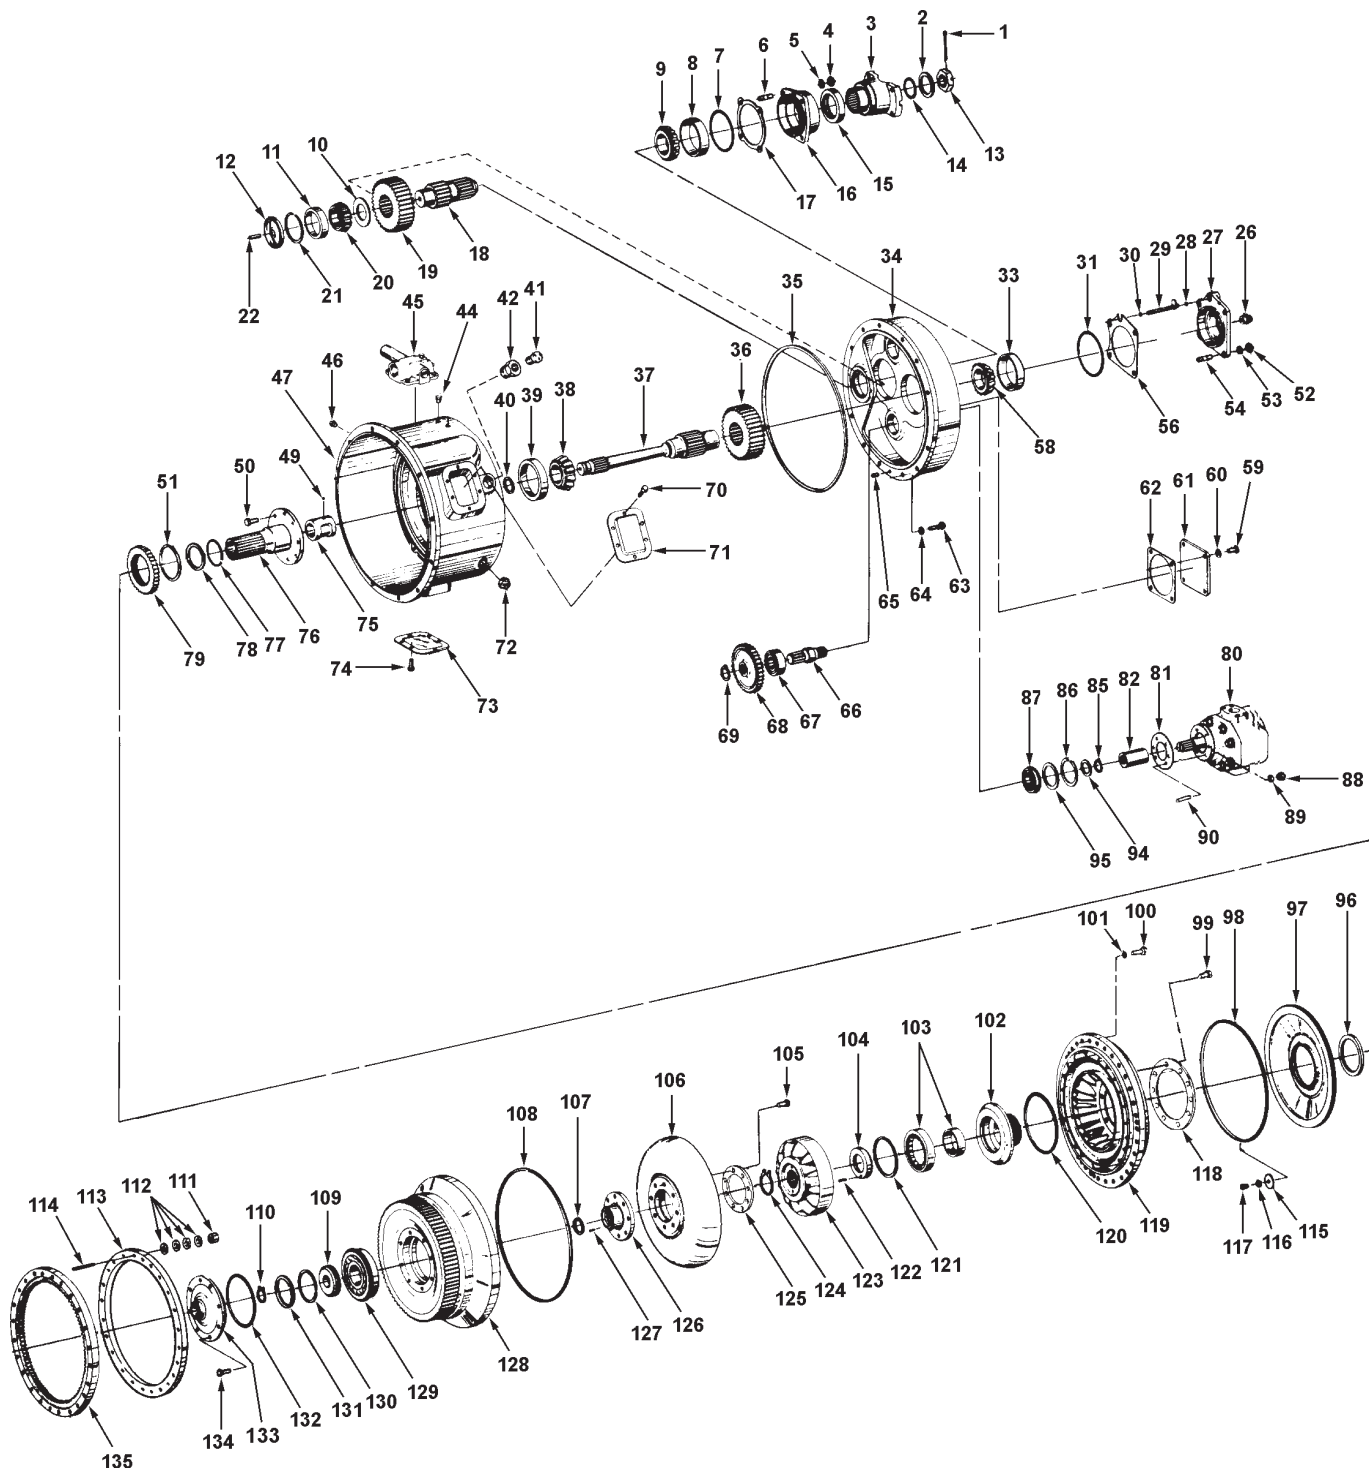

# Converter

Item	Part No.	Qty	Description	Item	Part No.	Qty	Description
	<b>235291</b>		<b>Converter</b>				
1	212255	1	. Cotter Pin	72	222448	4	. Plug, Drain
2	212254	1	. Washer	73	212477	2	. Cover, Housing Inspection
3	212252	1	. Flange, Output	74	200303	4	. Capscrew
4	234217	4	. Nut	74A	200602	4	. Lockwasher
5	200604	4	. Lockwasher	75	212475	1	. Sleeve, Oil Distributor
6	212440	4	. Stud	76	212474	1	. Sleeve Assembly, Stator Support
7	*a R13803653	1	. O-Ring	77	*a R209673	1	. Piston Ring
8	203110	1	. Bearing Cup, Rear	78	*a 242393	1	. Expander Spring, Piston Ring
9	212434	1	. Bearing Cone, Rear	79	234904	1	. Gear, Oil Pump Drive
10	212433	1	. Bearing Spacer, Front	80	222452	1	. Pump, Converter Charging
11	212432	1	. Bearing Cup, Front	81	*a R235961	1	. Gasket, Charging Pump
12	212431	1	. Oil Baffle	82	539968	1	. Pump Sleeve With Snap Ring
13	201250	1	. Nut	85	R224039	3	. Snap Ring
14	*a 236880	1	. O-Ring	86	212493	3	. Snap Ring
15	*a 212250	1	. Oil Seal	87	234905	3	. Bearing, Pump Shaft Rear
16	214844	1	. Bearing Cap	87A	234903	3	. Spacer
17	212443	A/R	. Shim, Bearing Cap, .004	88	223453	6	. Nut
17A	212444	A/R	. Shim, Bearing Cap, .007	89	201567	6	. Lockwasher
17B	212445	A/R	. Shim, Bearing Cap, .010	90	233078	6	. Stud
18	212446	1	. Shaft, Output	94	212499	3	. Washer, Rear Bearing
19	222324	1	. Shaft Gear, Output	95	212500	3	. Washer, Rear Bearing
20	230405W	1	. Bearing Cone, Front	96	*a 222453	1	. Oil Seal
21	212450	1	. Snap Ring, Front Bearing	97	212502	1	. Oil Baffle
22	212451	1	. Oil Tube	98	*a R4095394	1	. O-Ring
26	209916	1	. Plug, Pipe	99	233079	16	. Screw, Impeller Hub
27	212455	1	. Bearing Cap	100	222416	32	. Screw
28	*a 212456	1	. O-Ring	101	200603	32	. Lockwasher
29	212457	1	. Lube Tube	102	236078	1	. Hub, Impeller
30	*a 212456	1	. O-Ring	103	R4095379	1	. Bearing
31	*a 212458	1	. O-Ring	104	212507	1	. Spacer, Reaction Member
33	203110	1	. Bearing Cup	105	233081	8	. Screw, Turbine Hub
34	227811	1	. Cover, Housing Rear	106	212510	1	. Turbine
35	*a 212460	1	. O-Ring	107	212511	1	. Snap Ring
36	222323	1	. Gear, Turbine Shaft	108	*a 214760	1	. O-Ring
37	222445	1	. Turbine Shaft	109	212513	1	. Retainer, Bearing
38	212469	1	. Bearing Cone	110	212514	1	. Snap Ring
39	212470	1	. Bearing Cup	111	NSS	24	. Nut
40	*a 242390	1	. Piston Ring	112	NSS	96	. Washer, Belleville
41	R238535	1	. Breather	113	217598	1	. Plate, Backing
42	209510	1	. Reducing Bushing	114	NSS	24	. Stud
44	209512	1	. Plug, Pipe	115	212531	3	. Washer
45	212545	1	. Pressure Regulating Valve (See Pg 4)	116	00114606	3	. Lockwasher
46	222444	1	. Housing, Converter	117	00171837	3	. Screw
47	209511	1	. Plug, Pipe	118	236079	1	. Backing Ring
49	212358	1	. Ball	119	235675	1	. Impeller
50	237295	8	. Capscrew	120	*a R13803663	1	. O-Ring, Impeller Hub
51	212472	1	. Snap Ring, Gear	121	212527	1	. Snap Ring
52	234217	4	. Nut	122	212526	1	. Pin, Spacer Roll
53	200604	4	. Lockwasher	123	212525	1	. Reaction Member
54	212440	4	. Stud	124	12940W	1	. Snap Ring
56	212482	A/R	. Bearing Cap Shim, .004	125	233084	1	. Ring, Backing
56A	212483	A/R	. Bearing Cap Shim, .007	126	212524	1	. Hub, Turbine
56B	212484	A/R	. Bearing Cap Shim, .010	127	212523	2	. Dowel Pin
58	212434	1	. Bearing Cone	128	212522	1	. Cover, Impeller
59	219725	8	. Capscrew	129	R4095407	1	. Bearing, Front
60	200604	8	. Lockwasher	130	*a 222457	1	. Piston Ring
61	212492	2	. Cover	131	*a 222458	1	. Expander Spring, Piston Ring
62	505499	2	. Gasket	132	*a R13803660	1	. O-Ring
63	214234	12	. Screw	133	212519	1	. Cap, Impeller Cover
64	219344	12	. Lockwasher		R222006	1	. Bushing
65	212486	1	. Dowel Pin	134	212518	8	. Capscrew
66	234901	3	. Pump Drive Shaft	135	*b 570775	1	. Kit, Fiber Gear
67	212489	3	. Bearing, Pump Shaft Front	136	R221391	1	. Nameplate (Not Shown)
68	234902	3	. Gear	137	212535	2	. Nameplate Screw (Not Shown)
69	234564	3	. Snap Ring				
70	200303	2	. Capscrew				
70A	200602	2	. Lockwasher				
71	212477	1	. Cover, Housing Inspection				