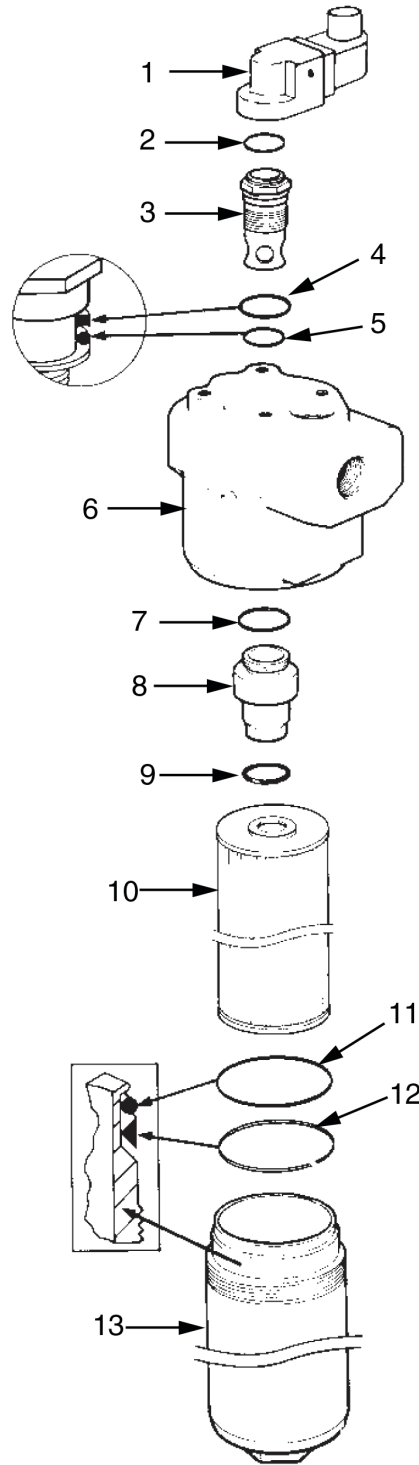

High Pressure Filter (100 GPM)

Item	Part No.	Qty	Description	Item	Part No.	Qty	Description
<b>228201 High Pressure Filter (100 GPM)</b>							
1	230531	1	. Electrical Actuator Assembly	9	*b NSS	1	. Seal
2	*a*b NSS	1	. Dust Seal	10	*b 228210	1	. Element, Filter; HP
3	230532	1	. Bypass Valve	11	*b NSS	1	. . Seal
4	*a*b NSS	1	. Indicator Backup Ring	12	*b 228817	1	. Back-Up Ring
5	*a*b NSS	1	. Seal	13	236991	1	. Bowl
6	NSS	1	. Filter Head				*a Included in Seal Kit 597842
7	*b NSS	1	. Seal				*b Included in Filter Service Kit 570245
8	597999	1	. Adapter				