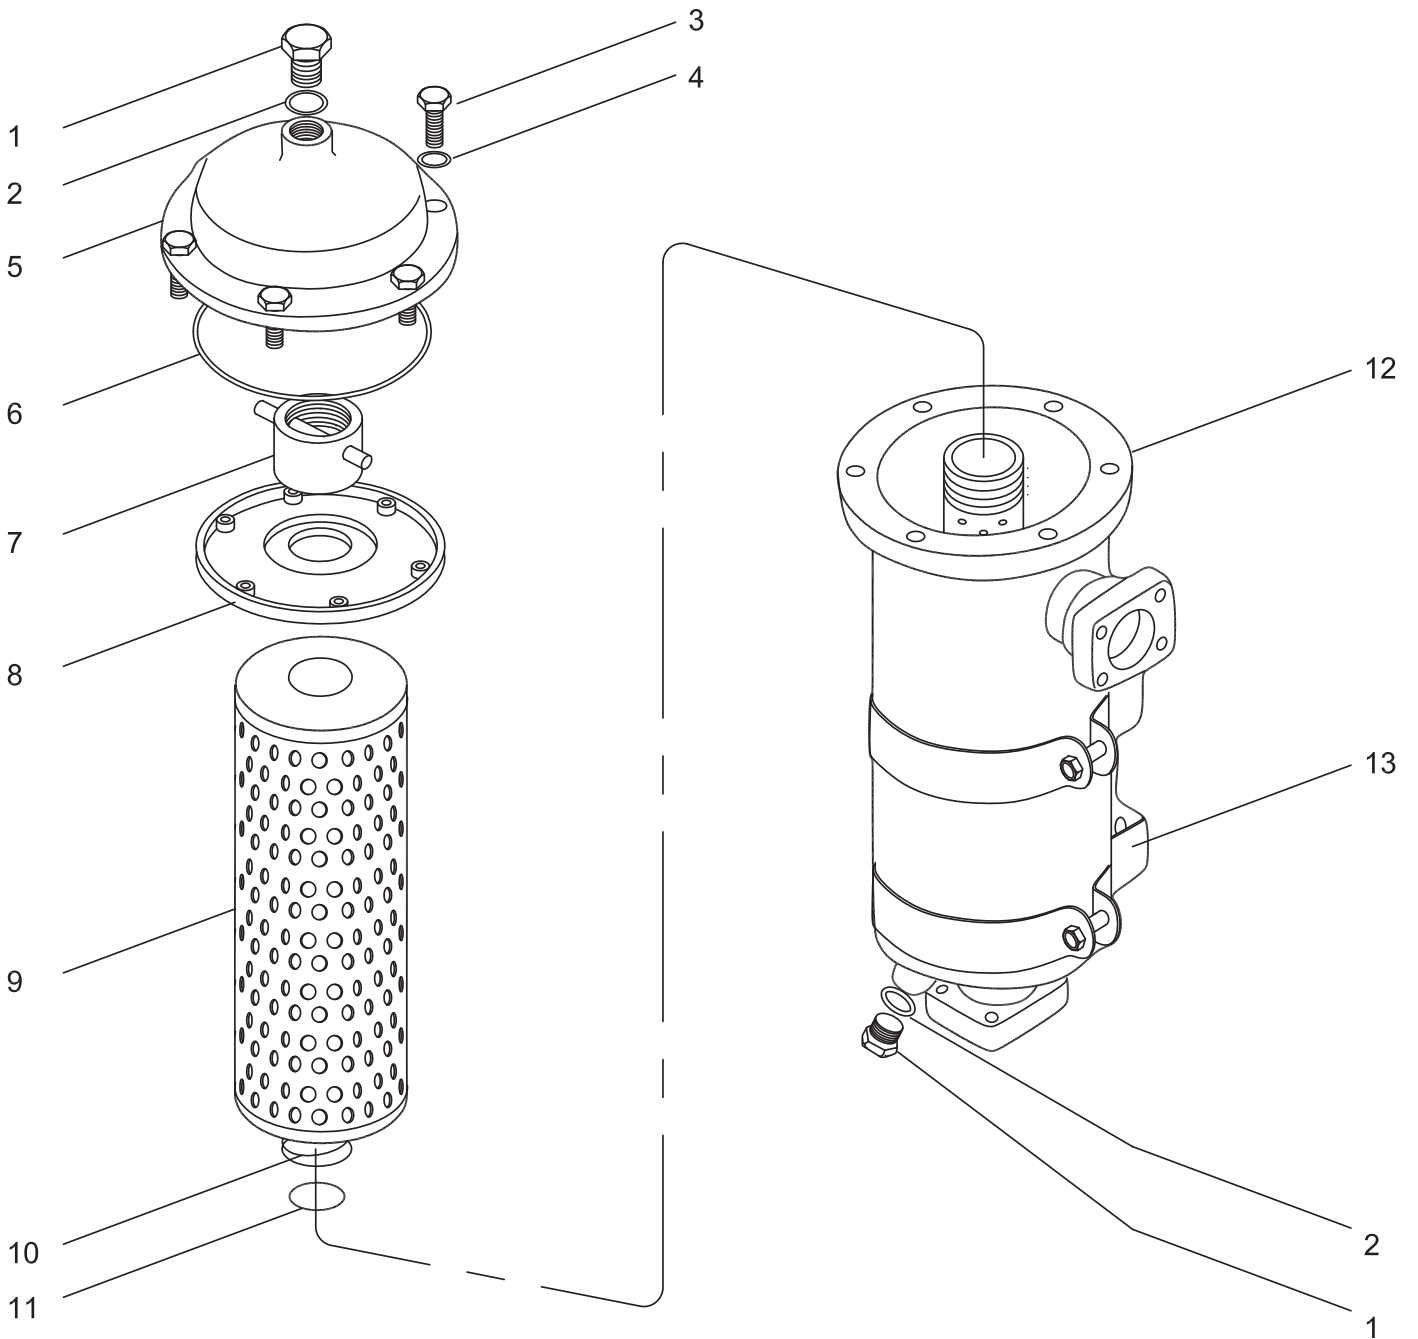

Transmission Filter

Item	Part No.	Qty	Description
	219271		Transmission Filter
1	-----	2	. Plug
2	209744	2	. O-Ring
3	-----	6	. Capscrew
4	-----	6	. Lockwasher
5	-----	1	. Cover Assembly
6	*a 597770	1	. O-Ring
		7	-----
		8	-----
		9	*a -----
		10	-----
		11	597771
		12	-----
		13	-----
		1	. Holddown Assembly
		1	. Seal Flange Assembly
		1	. Filter Cartridge
		1	. Spring
		1	. O-Ring
		1	. Filter Housing
		1	. Clamp Assembly

*a Included in 219520 Cartridge & Seal Kit