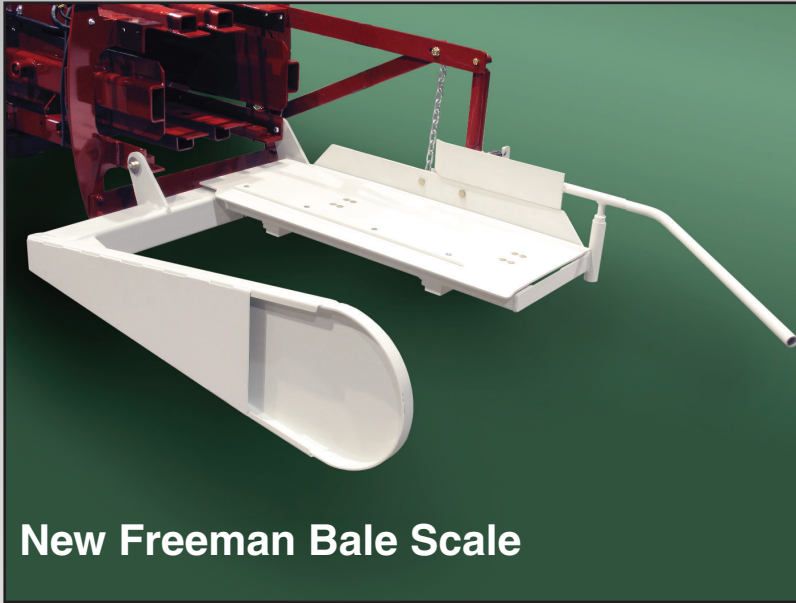

First in the Field For Years.
Freeman has built the best hay baling equipment available. Rugged construction and dependable operation have made Freeman balers the “best in the field.”

New Freeman Bale Scale

Now, Freeman becomes the “first in the field” with an OEM designed and constructed **bale scale**, built to the same exacting standards as Freeman balers. Easily mounted to any new or existing 3-tie side-feed Freeman baler, the new **bale scale** allows the operator to monitor bale weight in real time, from the cab, with a level of precision never before possible.

- **More Uniform Bales**
- **Improved Efficiency**
- **Reduced Cycle Times**

Order field conversion kit P/N 906635

**Field Tested and
 READY TO GO!**

Freeman Factory

21433 SW Oregon Street
 Sherwood, OR 97140 USA