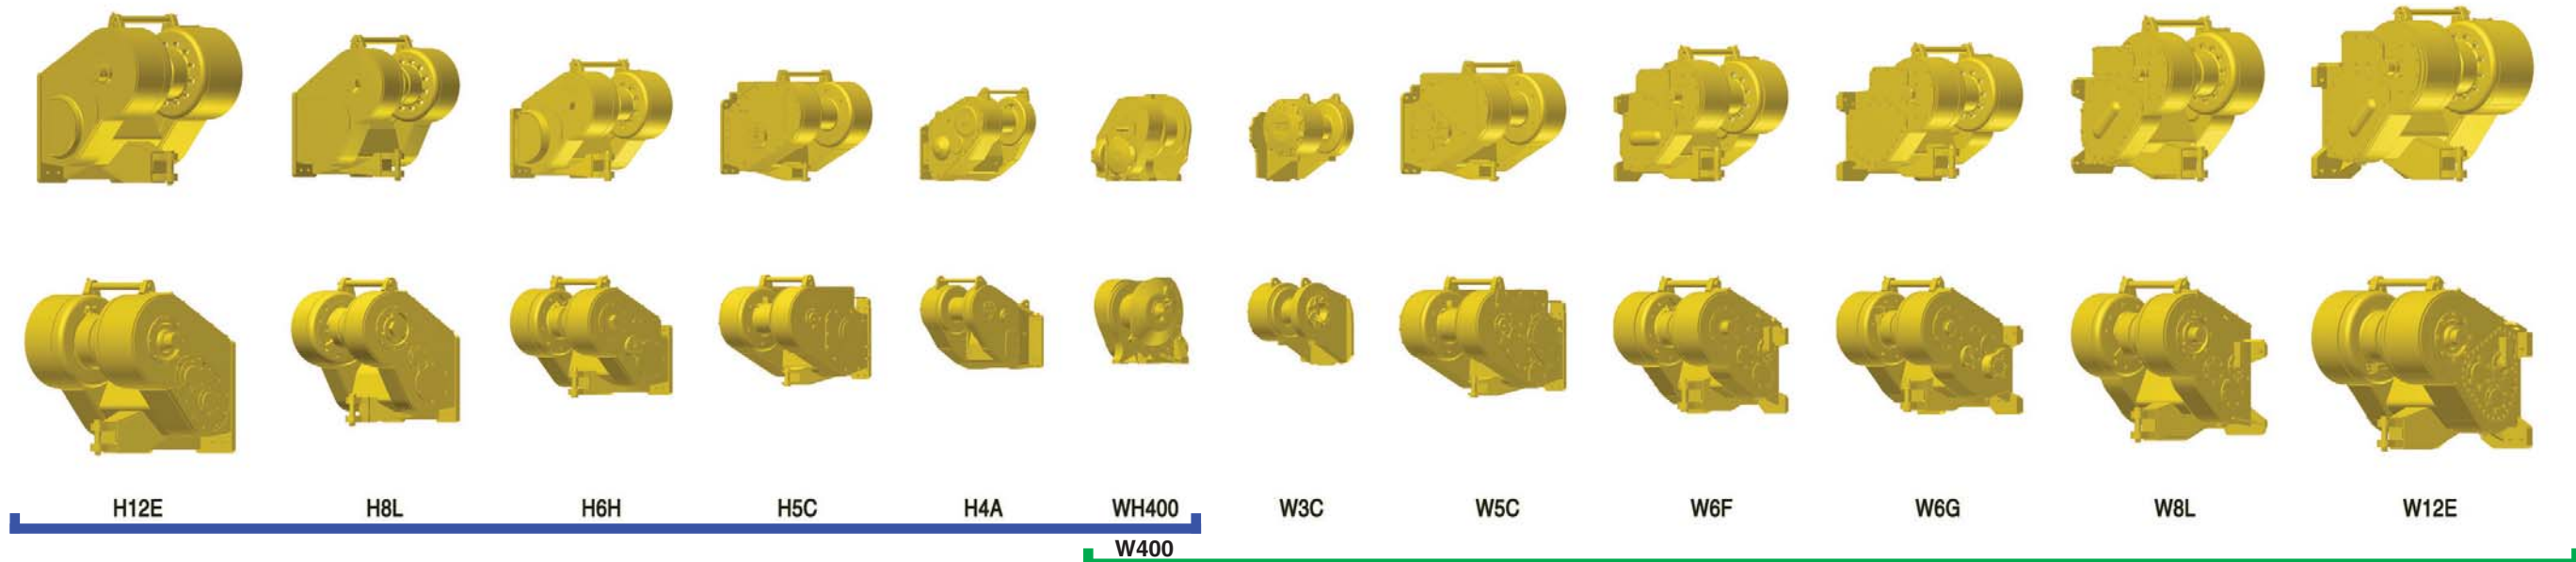

Allied Winch Reference Guide

Hydraulically Driven Winches

PTO Driven Winches

	Winch Model											
	H12E	H8L	H6H	H5C	H4A	W400 / WH400	W3C	W5C	W6F	W6G	W8L	W12E
Rated Capacity (lbs)	120,000 lbs	80,000 lbs	60,000 lbs	50,000 lbs	40,000 lbs	40,000 lbs	30,000 lbs	50,000 lbs	60,000 lbs	60,000 lbs	80,000 lbs	120,000 lbs
Rated Capacity (kg)	54,431 kg	36,287 kg	27,216 kg	22,680 kg	18,144 kg	18,144 kg	13,608 kg	22,680 kg	27,216 kg	27,216 kg	36,287 kg	54,431 kg
Winch Drive Type	Hydraulic	Hydraulic	Hydraulic	Hydraulic	Hydraulic	Hydraulic / PTO	PTO	PTO	PTO	PTO	PTO	PTO
Options												
Optional Integral Arch			✓	✓	✓		✓	✓	✓	✓		
Optional 4-Roller Fairlead	✓	✓	✓	✓	✓		✓	✓	✓	✓	✓	✓
Optional Electronic Controls								✓		✓	✓	✓
Tractor Class Supported												
Case			1650, 1850	1150, 1650	650 - 850		650 - 850	1150, 1650	1650, 1850	1650, 1850		
Caterpillar	D8 - D10	D7	D6	D5	D3 - D4	Skidder Winch	D3 - D4	D5	D6	D6	D7	D8 - D10
Dressta	TD25	TD20	TD15	TD14	TD7 - TD10		TD7 - TD10	TD14	TD15	TD15	TD20	TD25
John Deere	1050	950	750, 850	700, 750	450 - 650	Skidder Winch	450 - 650	700, 750	750, 850	750, 850		
Liebherr	754, 764	744	724, 734						732	732		
Komatsu	D155, D275	D85	D65, D61	D51	D31 - D39		D31 - D39	D51	D65, D61	D65, D61	D85	D155, D275
Tigercat						Skidder Winch						
Wire Rope Capacity Filled to 2/3 capacity (Recommended)	H12E	H8L	H6H	H5C	H4A	W400 / WH400	W3C	W5C	W6F	W6G	W8L	W12E
1/2" (13 mm)					279 ft (85 m)		234 ft (71 m)					
5/8" (16 mm)				279 ft (85 m)	183 ft (56 m)		153 ft (47 m)	279 ft (85 m)				
3/4" (19 mm)			275 ft (84 m)	197 ft (60 m)	129 ft (39 m)	142 ft (43 m)	108 ft (33 m)	197 ft (60 m)	263 ft (80 m)	263 ft (80 m)		
7/8" (22 mm)		287 ft (87 m)	198 ft (60 m)	142 ft (43 m)		106 ft (32 m)		142 ft (43 m)	189 ft (58 m)	189 ft (58 m)	234 ft (71 m)	
1" (26 mm)	188 ft (57 m)	222 ft (68 m)	154 ft (47 m)			60 ft (18 m)			147 ft (45 m)	147 ft (45 m)	182 ft (55 m)	188 ft (57 m)
1 1/8" (29 mm)	150 ft (46 m)	178 ft (54 m)									145 ft (44 m)	150 ft (46 m)
1 1/4" (32 mm)	119 ft (36 m)											119 ft (36 m)

Note: Parts, Service, and Operator's Manuals may be downloaded for free from our website at: <http://www.alliedsystems.com/pubs/pubs.htm>