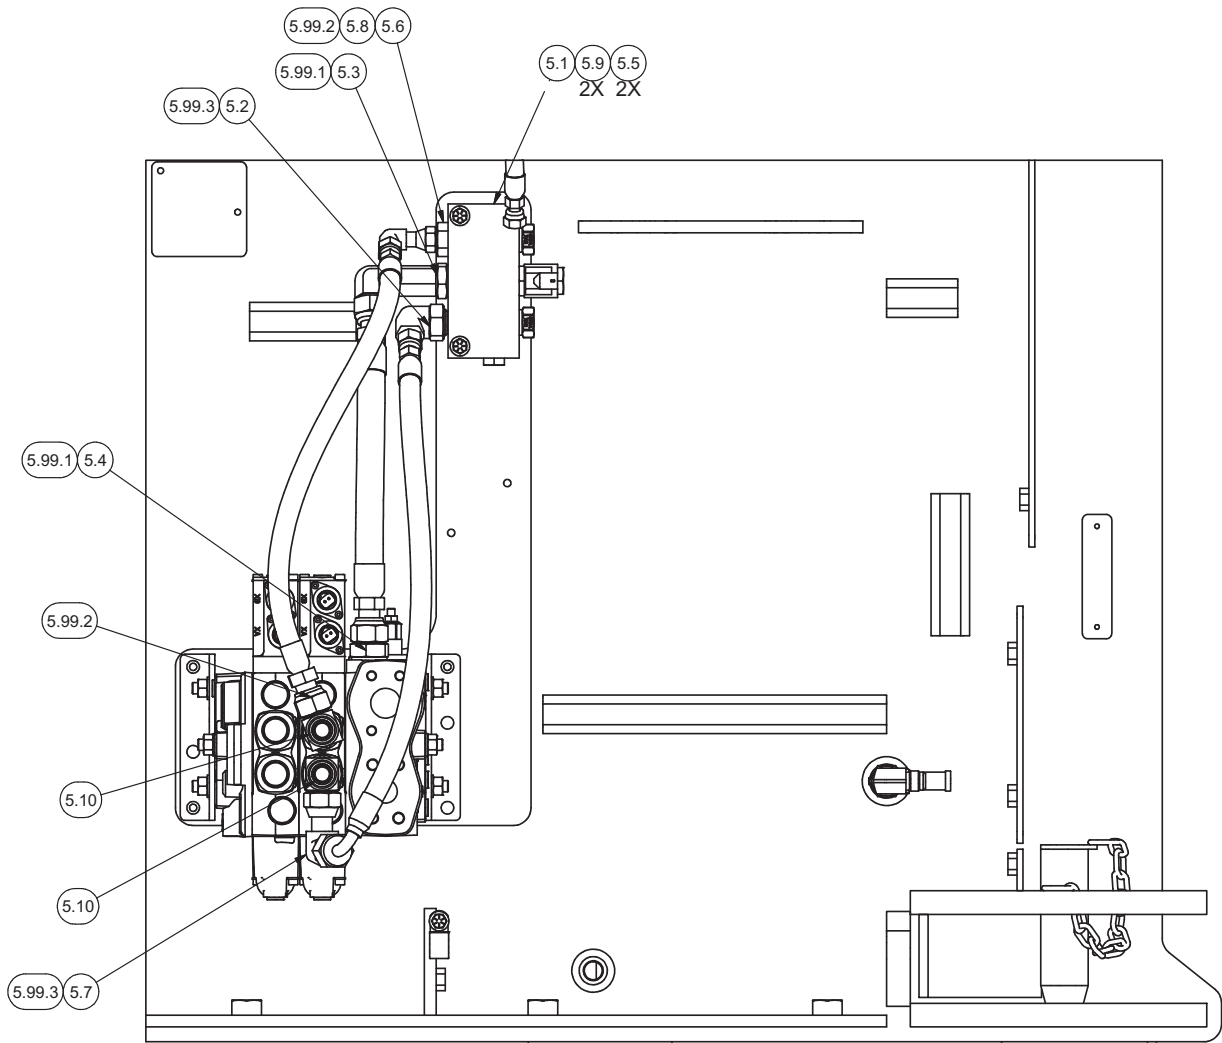

---

Blade Float Installation

## Blade Float Installation

Item	Part No.	Qty	Description	Item	Part No.	Qty	Description
	<b>603402</b>		<b>Blade Float Installation</b>				
5.1	* 601310	1	. Manifold, Assembly	5.7	R833804	1	. Fitting
5.2	235314	1	. Fitting	5.8	R833802	1	. Fitting
5.3	R833304	1	. Fitting	5.9	R13811042	2	. Capscrew
5.4	R833127	1	. Fitting	5.10	R834055	2	. Fitting
5.5	221767W	2	. Washer	5.99	603858	1	. Kit, Hose
5.6	R833115	1	. Fitting	5.99.1	603478	1	.. Hose Assembly
				5.99.2	603479	1	.. Hose Assembly
				5.99.3	603859	1	.. Hose Assembly

# Blade Float Installation

SECTION 9V9-9V9  
LH SIDE