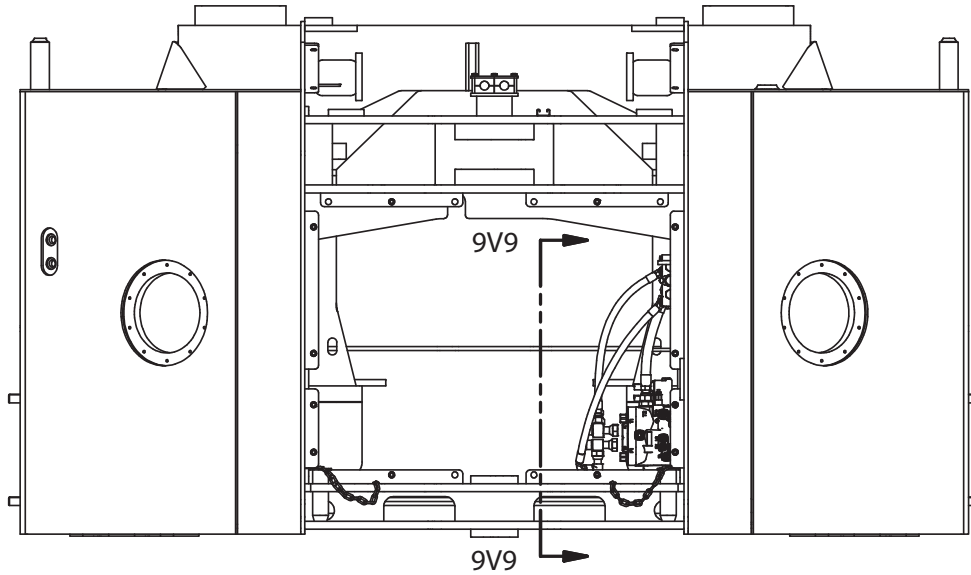

Blade Float Installation

Item	Part No.	Qty	Description	Item	Part No.	Qty	Description
	603402		Blade Float Installation				
5.1	* 601310	1	. Manifold, Assembly	5.7	R833804	1	. Fitting
5.2	235314	1	. Fitting	5.8	R833802	1	. Fitting
5.3	R833304	1	. Fitting	5.9	R13811042	2	. Capscrew
5.4	R833127	1	. Fitting	5.10	R834055	2	. Fitting
5.5	221767W	2	. Washer	5.99	603858	1	. Kit, Hose
5.6	R833115	1	. Fitting	5.99.1	603478	1	.. Hose Assembly
				5.99.2	603479	1	.. Hose Assembly
				5.99.3	603859	1	.. Hose Assembly

* See Separate Coverage

Blade Float Installation

SECTION 9V9-9V9
LH SIDE