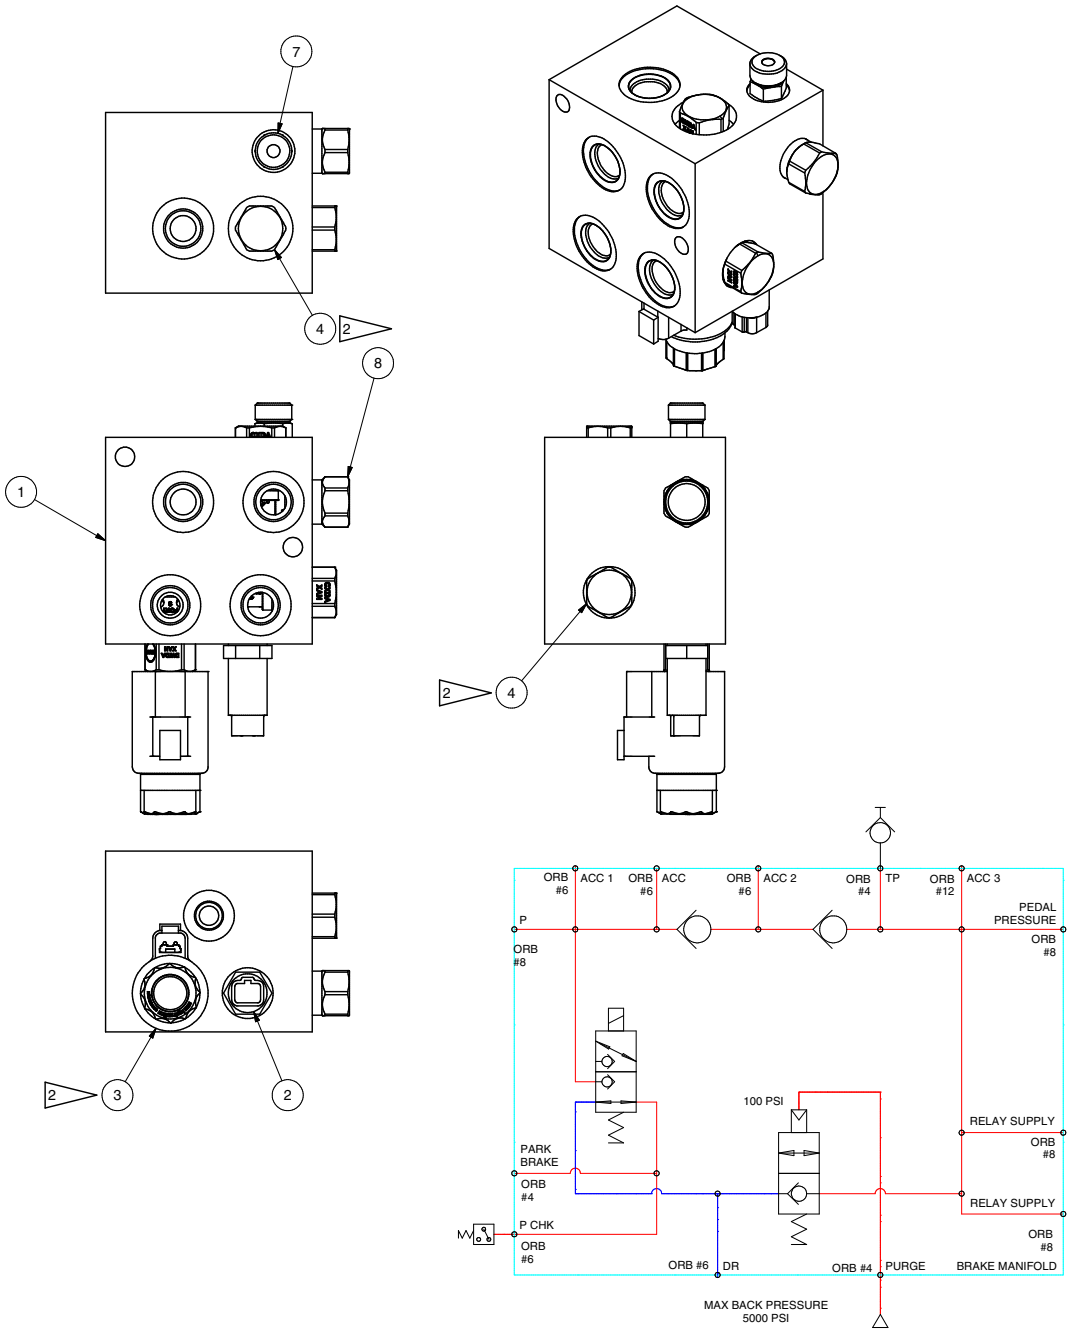

Manifold Assembly, Brakes

NOTES:

TORQUE TO 30-35 FT LBS

Item	Part No.	Qty	Description	Item	Part No.	Qty	Description
	<b>603287</b>		<b>Assembly, Manifold</b>				
1	598055	1	. Manifold, Brake	5	-----	-	-----
2	598153	1	. Transducer	6	-----	-	-----
3	605934	1	. Valve				
	260883	1	.. Coil				
	254539	1	.. Seal Kit	7	75176	1	. Fitting, Port
4	244835	2	. Cartridge, Valve	8	229310	1	. Plug, Cavity
	242335	1	.. Seal Kit		242335	1	.. Seal Kit