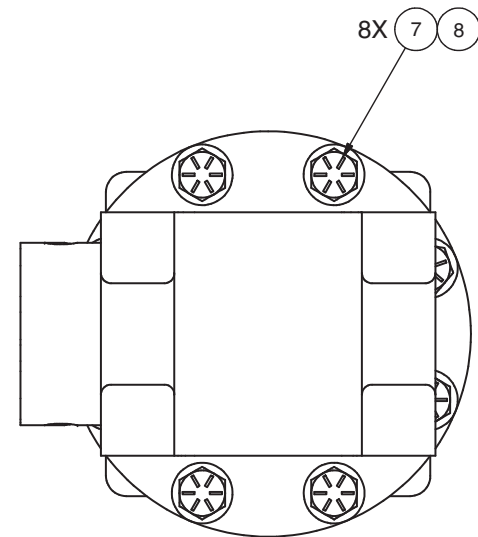

Cylinder Assembly, Blade

SECTION A-A

DETAIL B

73.25
RETRACTED

Item	Part No.	Qty	Description
	603032		Cylinder Assembly, Blade
1	603206	1	. Stem
2	603208	1	. Barrel
3	602530	1	. Gland, Cylinder
4	603210	1	. Spacer, Cylinder
5	593788	1	. Piston, Cylinder
6	219929	1	. Nut
7	R13807971	8	. Capscrew
8	221777W	8	. Washer
99	602410	1	. Kit, Packing
99.1	70384.0600	2	. . Wear Ring, Piston
99.2	70385.0300	2	. . Wear Ring, Rod
99.3	69768.0300	1	. . Seal, Buffer
99.4	222959	1	. . Seal
99.5	222957	1	. . Wiper Ring
99.6	593458	1	. . Seal, Piston
99.7	203451	1	. . O-Ring
99.8	Y435306.50	1	. . Snap, Int
99.10	203549	1	. . O-Ring