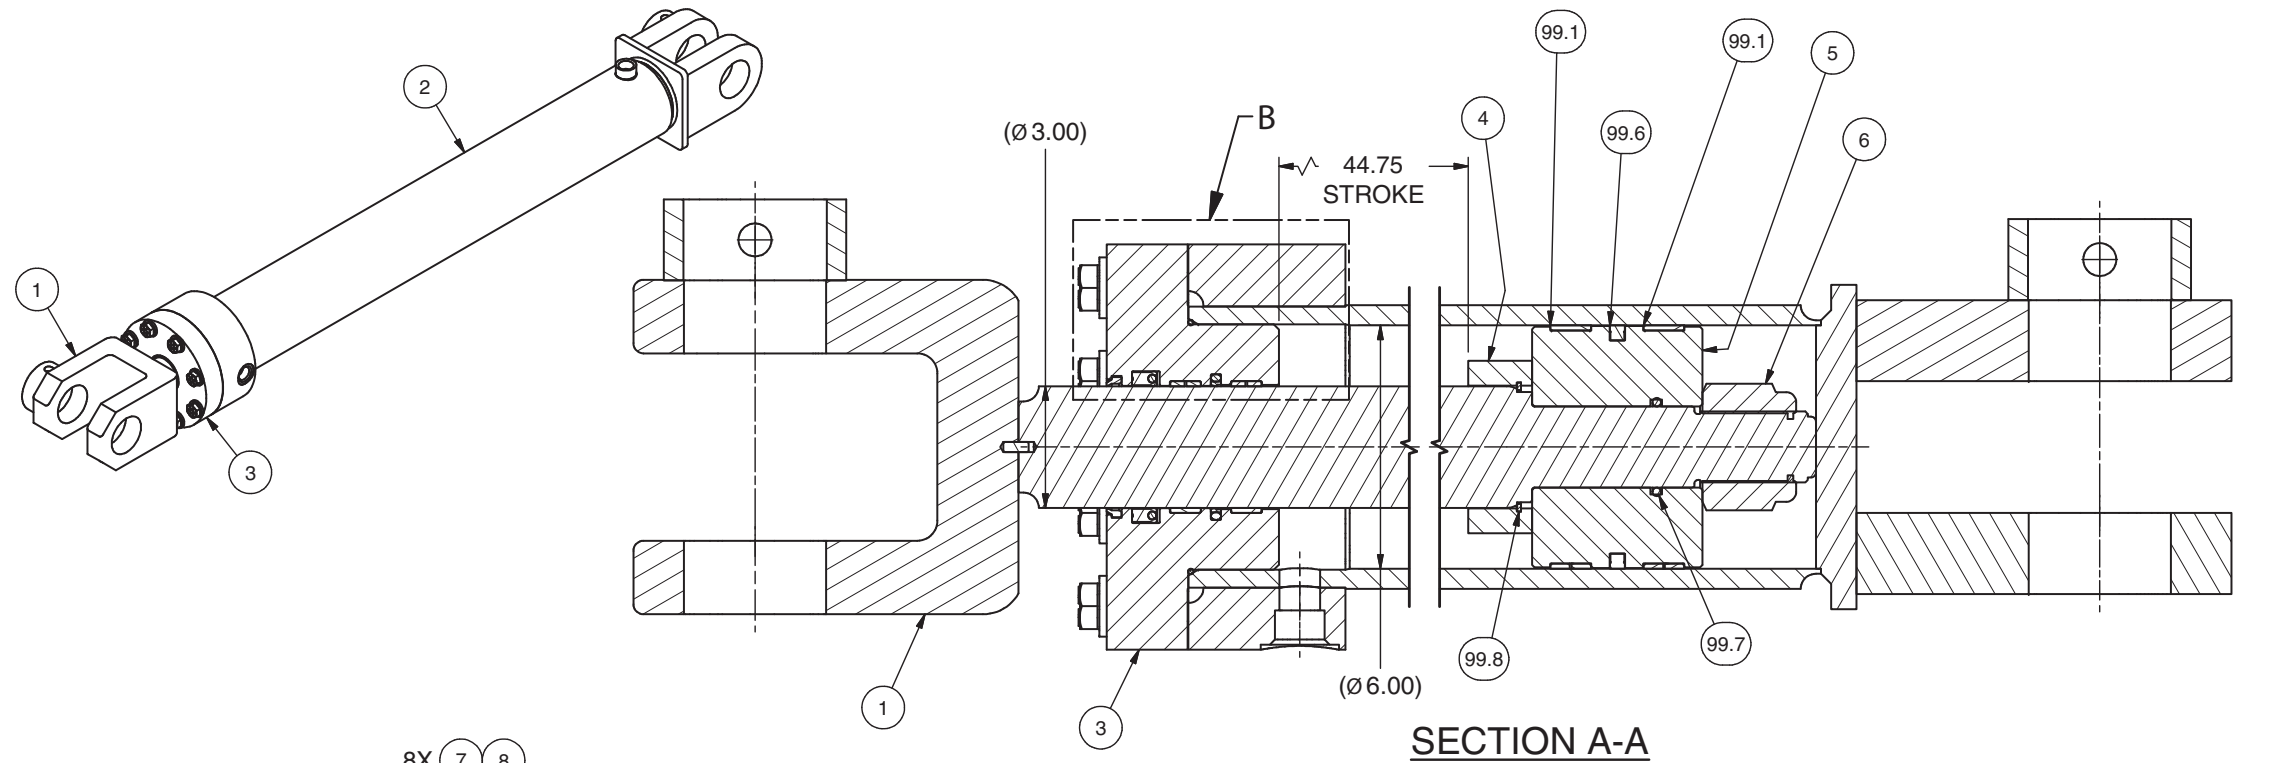

Cylinder Assembly, Blade

SECTION A-A

DETAIL B

73.25
RETRACTED

Item	Part No.	Qty	Description
	603032		Cylinder Assembly, Blade
1	603206	1	. Stem
2	603208	1	. Barrel
3	602530	1	. Gland, Cylinder
4	603210	1	. Spacer, Cylinder
5	593788	1	. Piston, Cylinder
6	219929	1	. Nut
7	R13807971	8	. Capscrew
8	221777W	8	. Washer
99	602410	1	. Kit, Packing
99.1	70384.0600	2	. . Wear Ring, Piston
99.2	70385.0300	2	. . Wear Ring, Rod
99.3	69768.0300	1	. . Seal, Buffer
99.4	222959	1	. . Seal
99.5	222957	1	. . Wiper Ring
99.6	593458	1	. . Seal, Piston
99.7	203451	1	. . O-Ring
99.8	Y435306.50	1	. . Snap, Int
99.10	203549	1	. . O-Ring