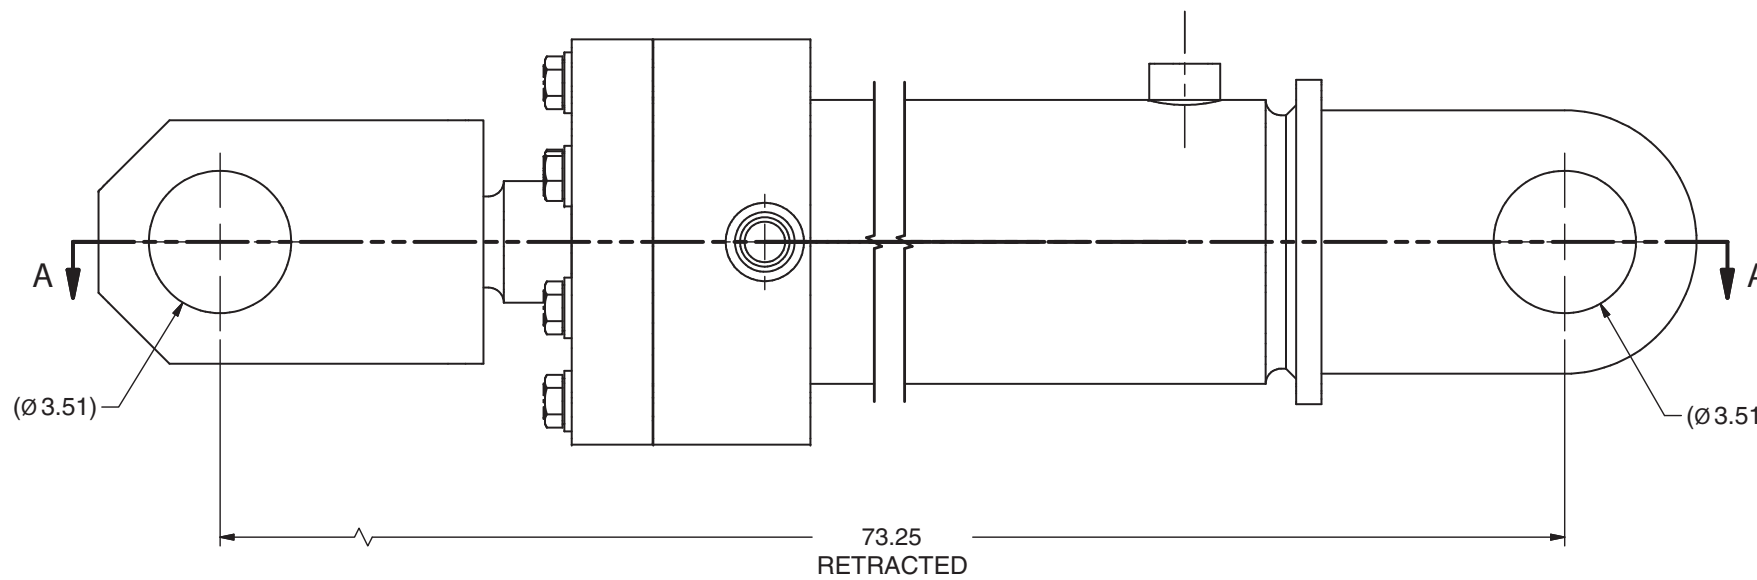

Cylinder Assembly, Blade

SECTION A-A

DETAIL B

73.25
RETRACTED

Item	Part No.	Qty	Description
	603032		Cylinder Assembly, Blade
1	603206	1	. Stem
2	603208	1	. Barrel
3	602530	1	. Gland, Cylinder
4	603210	1	. Spacer, Cylinder
5	593788	1	. Piston, Cylinder
6	219929	1	. Nut
7	R13807971	8	. Capscrew
8	221777W	8	. Washer
99	602410	1	. Kit, Packing
99.1	70384.0600	2	. . Wear Ring, Piston
99.2	70385.0300	2	. . Wear Ring, Rod
99.3	69768.0300	1	. . Seal, Buffer
99.4	222959	1	. . Seal
99.5	222957	1	. . Wiper Ring
99.6	593458	1	. . Seal, Piston
99.7	203451	1	. . O-Ring
99.8	Y435306.50	1	. . Snap, Int
99.10	203549	1	. . O-Ring