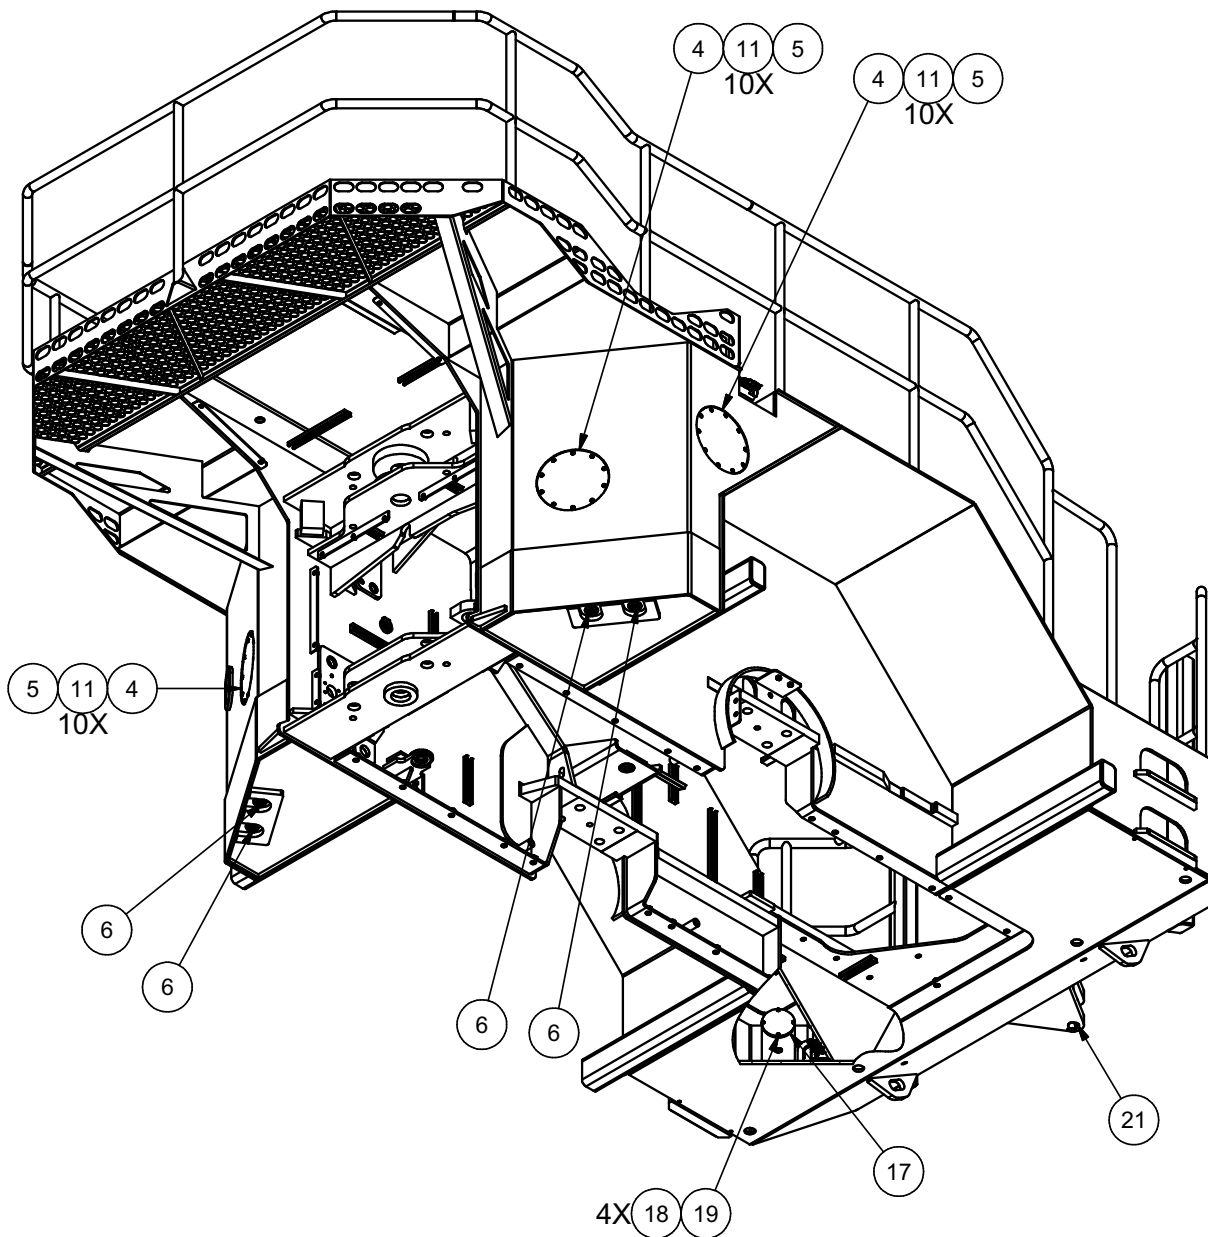

---

Chassis Assembly

# Chassis Assembly

Item	Part No.	Qty	Description	Item	Part No.	Qty	Description
	<b>603018</b>		<b>Chassis Assembly</b>				
1	602653	1	. Chassis	17	603433	1	. Fire Suppression Cover
2	603559	1	. Cover, Dirt Box	18	296417W	4	. Washer
3	229400	1	. O-Ring	19	R13809364	4	. Capscrew
4	591670	4	. Cover Plate	20	95959W	1	. Pin, Drawbar
5	203496	4	. O-Ring	21	2303221W	1	. Pin, Retaining
6	R565295	4	. Plug, Magnetic	22	603897	1	. Access Cover w/DEF Door
7	R13811014	12	. Capscrew	23	603949	1	. Guard, Fuel Sender
8	R13802914	12	. Washer	24	221763W	6	. Washer
9	231415	2	. Glass, Sight Level	25	15113W	2	. Locknut
11	Y73G-0612	40	. Capscrew	26	R13801782	2	. Capscrew
12	587278	1	. Fill Fuel Cap Tank	27	603916	1	. T-Handle w/Lock
13	603021	1	. Plate, Access Cover	28	606178	1	. Access Door
14	221532W	8	. Capscrew	29	R18334	1	. Wire Rope Assembly
15	R13811432	8	. Washer	30	R13810993	2	. Capscrew
16	R525293	1	. Magnet, Ceramic				