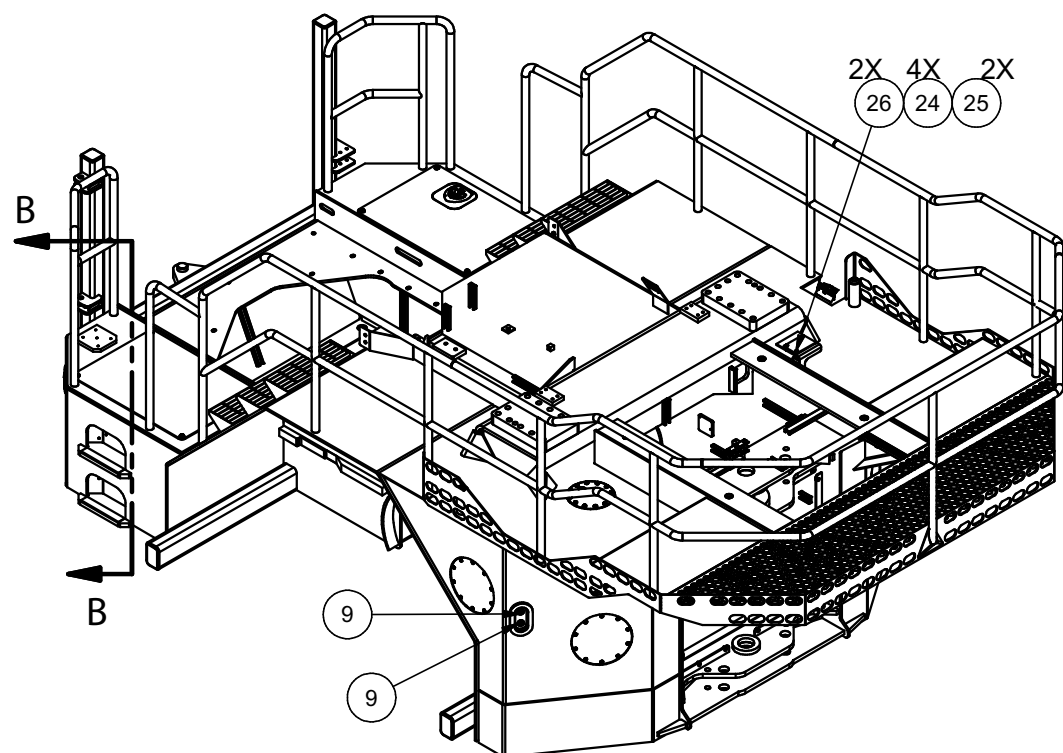

SECTION B-B