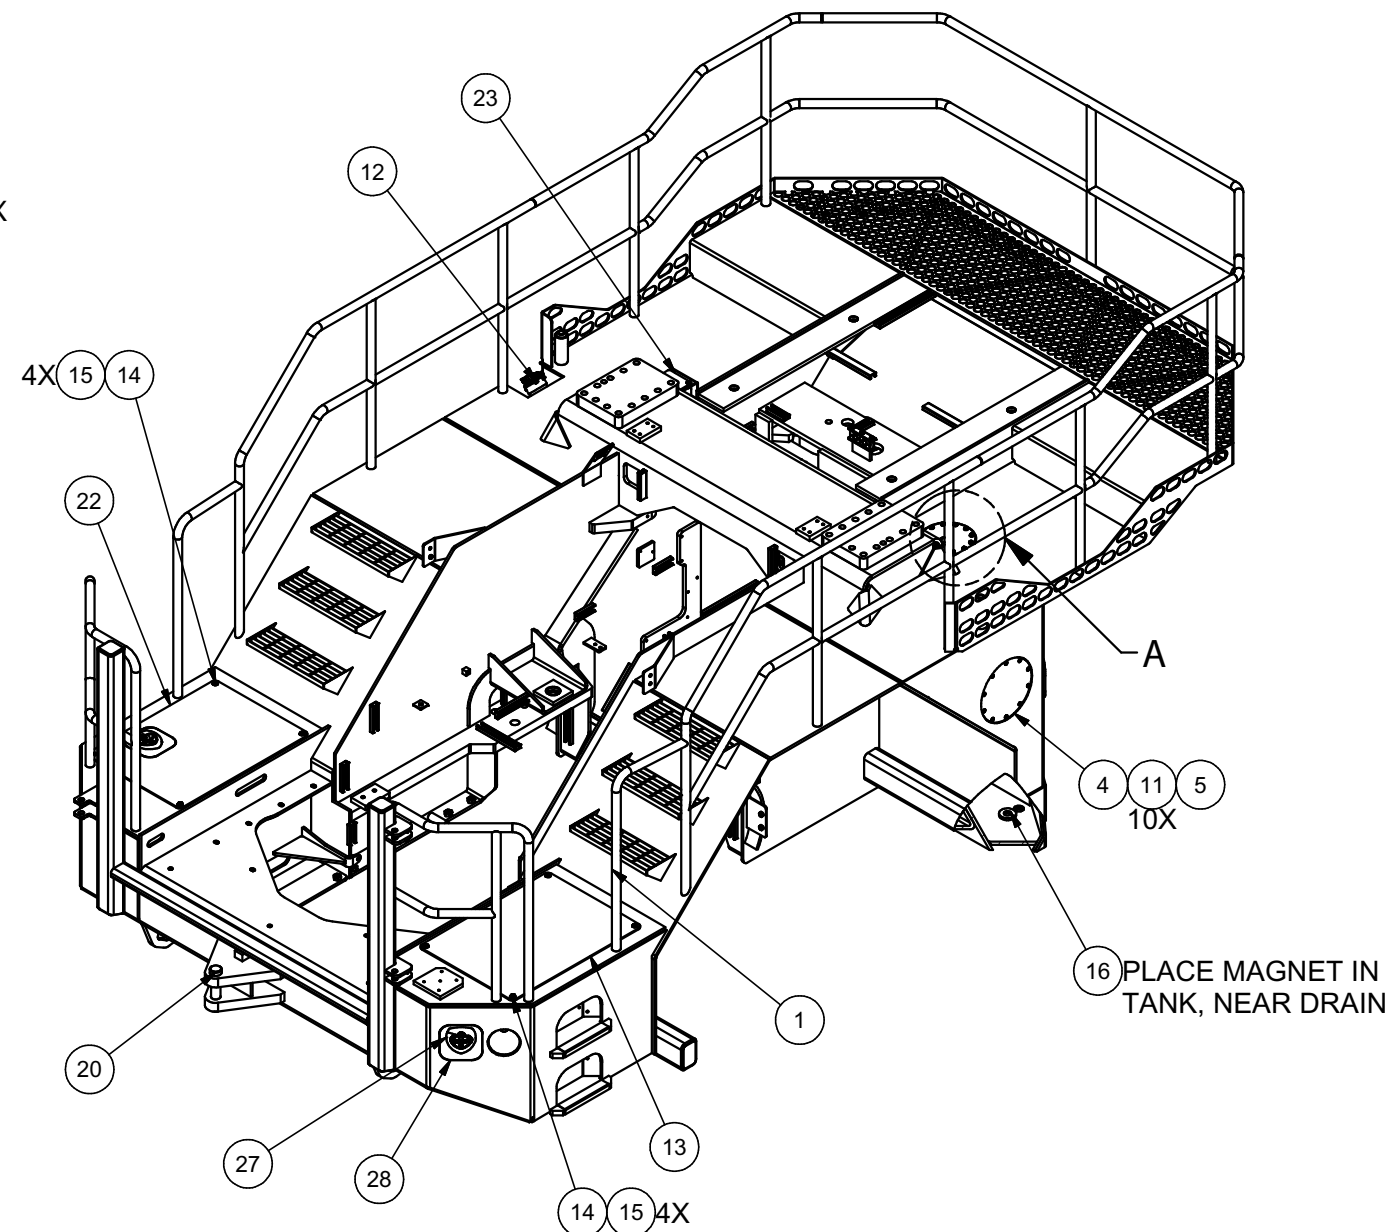

SECTION B-B