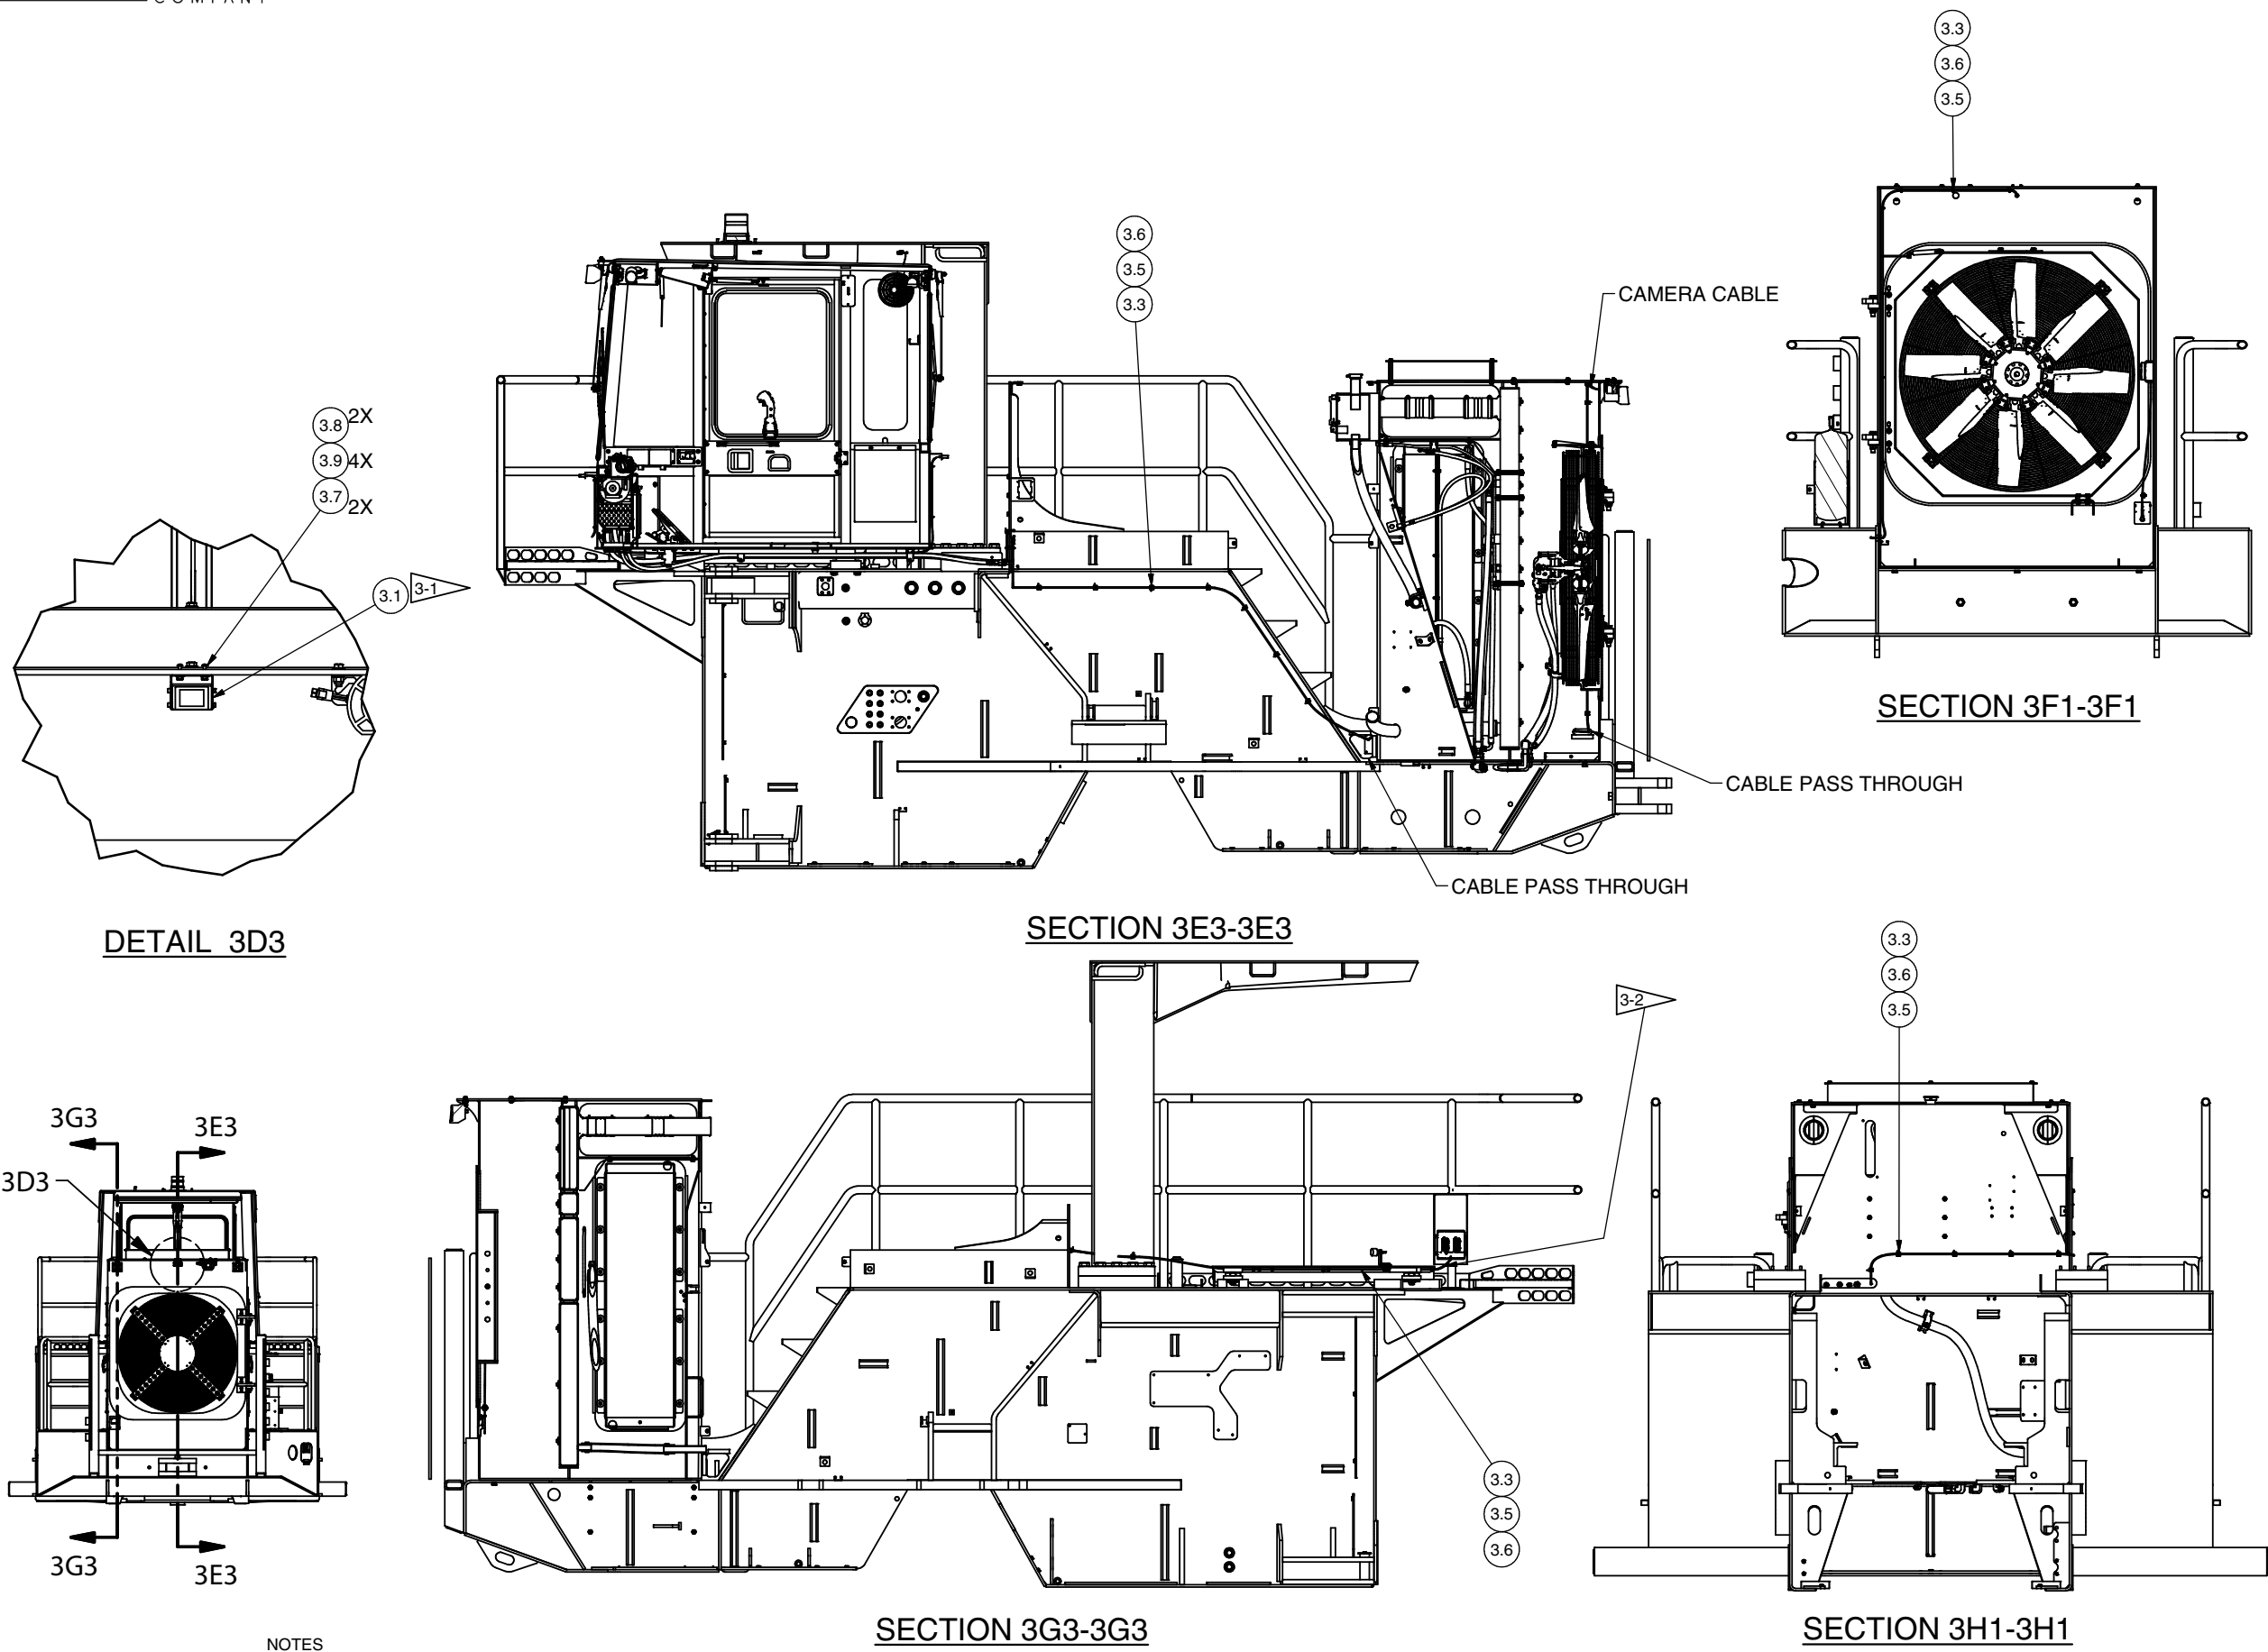

Reverse Camera Installation

Reverse Camera Installation

Item	Part No.	Qty	Description	Item	Part No.	Qty	Description
	602043		Reverse Camera Installation				
3.1	* 256612		. Camera	3.7	Y25G-(1024)12	2	. Capscrew
3.3	597475	1	. Cable, Camera 66 Ft	3.8	224191	2	. Nut, Esna
3.5	595326	33	. Mount, Tack	3.9	00103338	4	. Washer
3.6	242601	33	. Cable Tie (Black)				

* Not included with 602043.

- NOTES
- 3-1 CAMERA IS A PART OF 599731 CAMERA KIT INSTALLED IN CAB
 - 3-2 CONNECT AT CAB BULKHEAD; REMAINDER OF CAMERA SYSTEM CALLED OUT IN CAMERA INSTL-CAB.