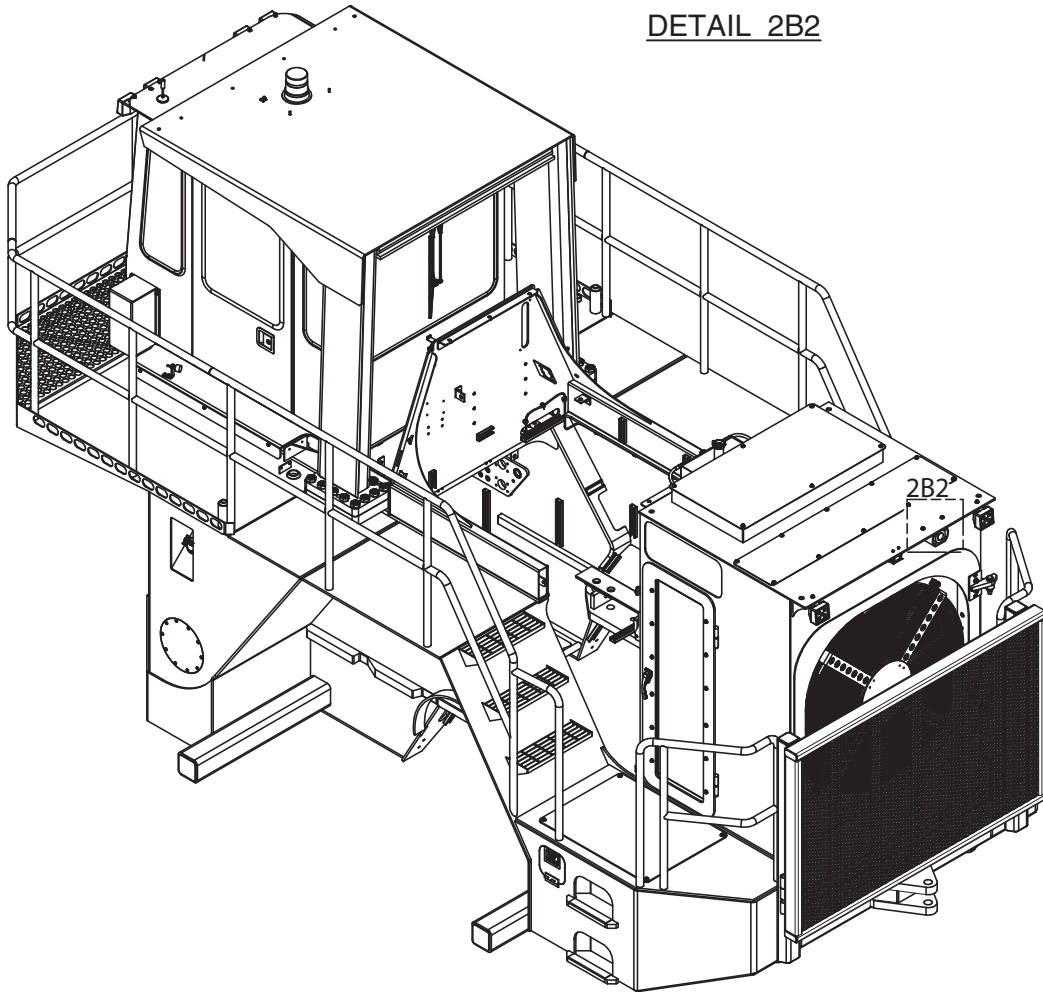

Reverse Alarm Installation

DETAIL 2B2

Item	Part No.	Qty	Description	Item	Part No.	Qty	Description
	602042		Reverse Alarm Installation				
2.1	* R19361	1	. Alarm, Reverse	2.3	221499W	2	. Capscrew
2.2	237567	2	. Locknut	2.4	221767W	4	. Washer