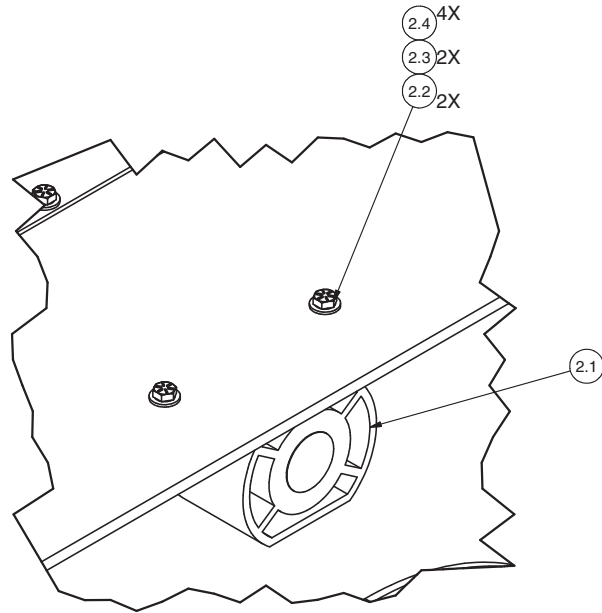

Reverse Alarm Installation

DETAIL 2B2

Item	Part No.	Qty	Description	Item	Part No.	Qty	Description
	602042		Reverse Alarm Installation				
2.1	* R19361	1	. Alarm, Reverse	2.3	221499W	2	. Capscrew
2.2	237567	2	. Locknut	2.4	221767W	4	. Washer