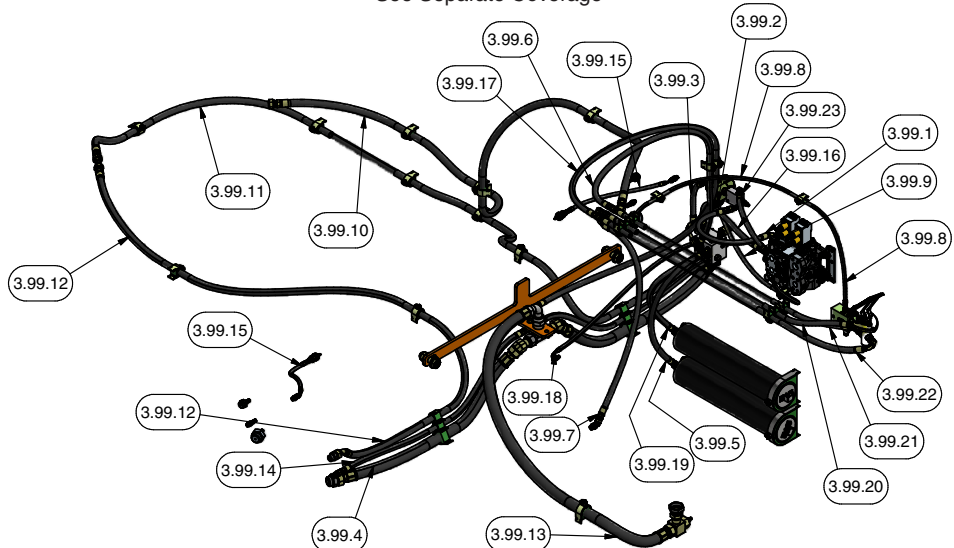

* See Separate Coverage