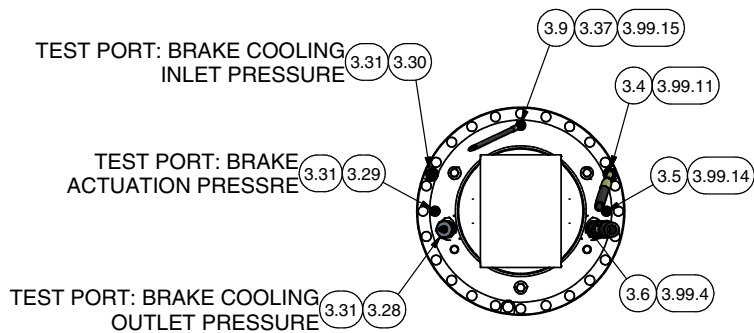

Hydraulic System - Brakes

**SECTION 5Q5-5Q5
LH BRAKE HUB PLUMBING**