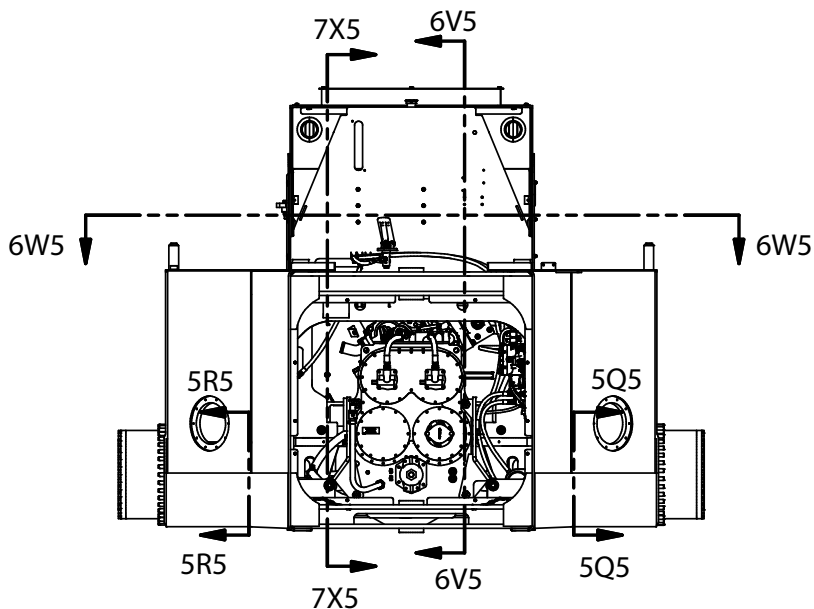

Hydraulic System - Brakes