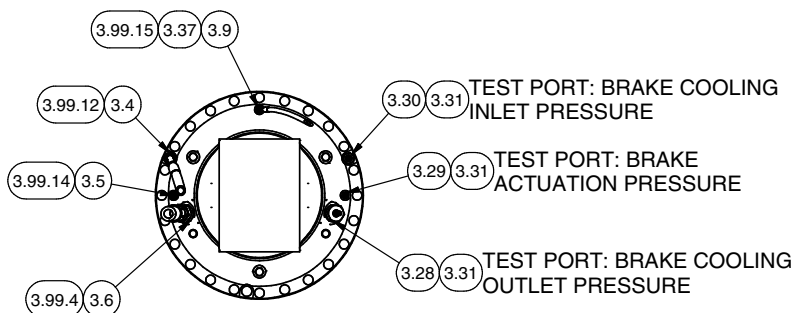

**SECTION 5R5-5R5
RH BRAKE HUB PLUMBING**