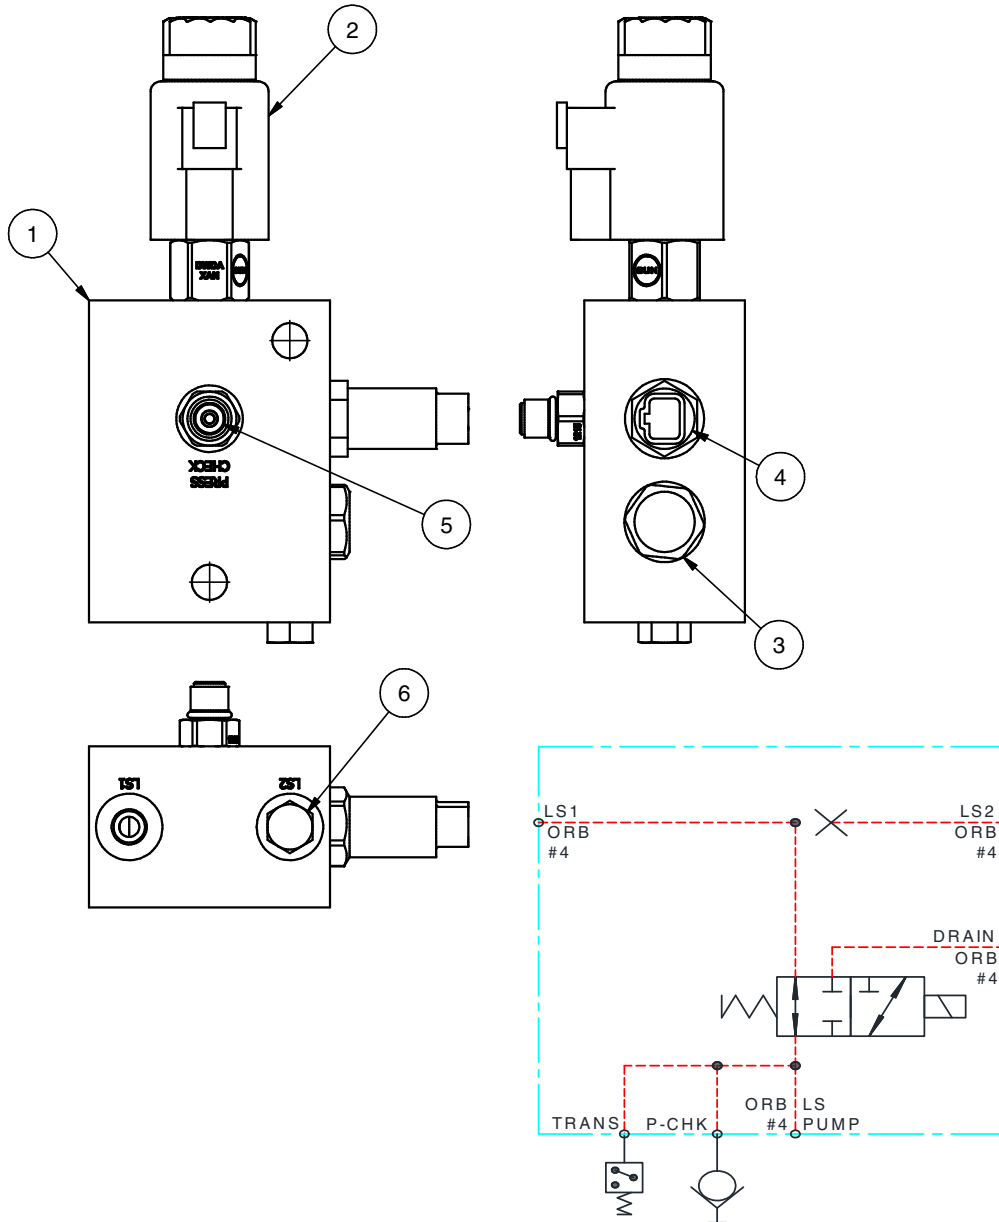

Manifold Assembly, LS

Item	Part No.	Qty	Description	Item	Part No.	Qty	Description
	<b>602030</b>		<b>Manifold Assembly, LS</b>				
1	602037	1	. Manifold	4	598153	1	. Transducer
2	604762	1	. Valve	5	75176	1	. Fitting, Port
	254539	1	.. Seal Kit	6	209423	1	. Fitting
3	249031	1	. Plug, Cavity				
	242101	1	.. Seal Kit				