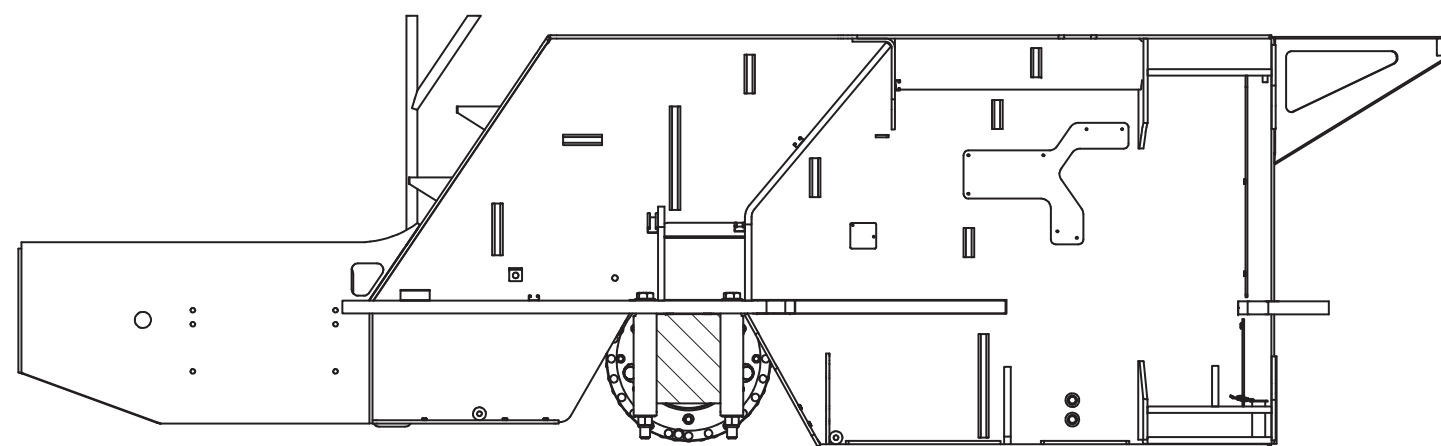

Front Axle Installation

Item	Part No.	Qty	Description
602028 Front Axle Installation			
1	* 602144	1	. Axle, Front
2	591870	76	. Nut, Wheel
3	602411	8	. Capscrew
4	221786W	16	. Washer
5	R13803610	8	. Locknut
6	602369	4	. Plate, Bolt Lock

* See Separate Coverage

NOTES:
1: TORQUE ITEM 2 TO 480 - 500 FT/LBS
2: TORQUE ITEM 5 TO 3210 - 3370 FT/LBS

SECTION A-A