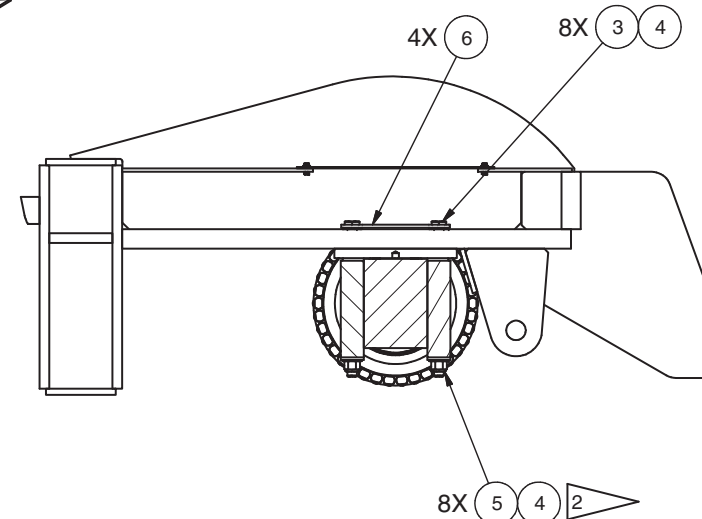

Front Axle Installation

Item	Part No.	Qty	Description
602028 Front Axle Installation			
1	* 602144	1	. Axle, Front
2	591870	76	. Nut, Wheel
3	602411	8	. Capscrew
4	221786W	16	. Washer
5	R13803610	8	. Locknut
6	602369	4	. Plate, Bolt Lock

* See Separate Coverage

NOTES:
1: TORQUE ITEM 2 TO 480 - 500 FT/LBS
2: TORQUE ITEM 5 TO 3210 - 3370 FT/LBS

SECTION A-A