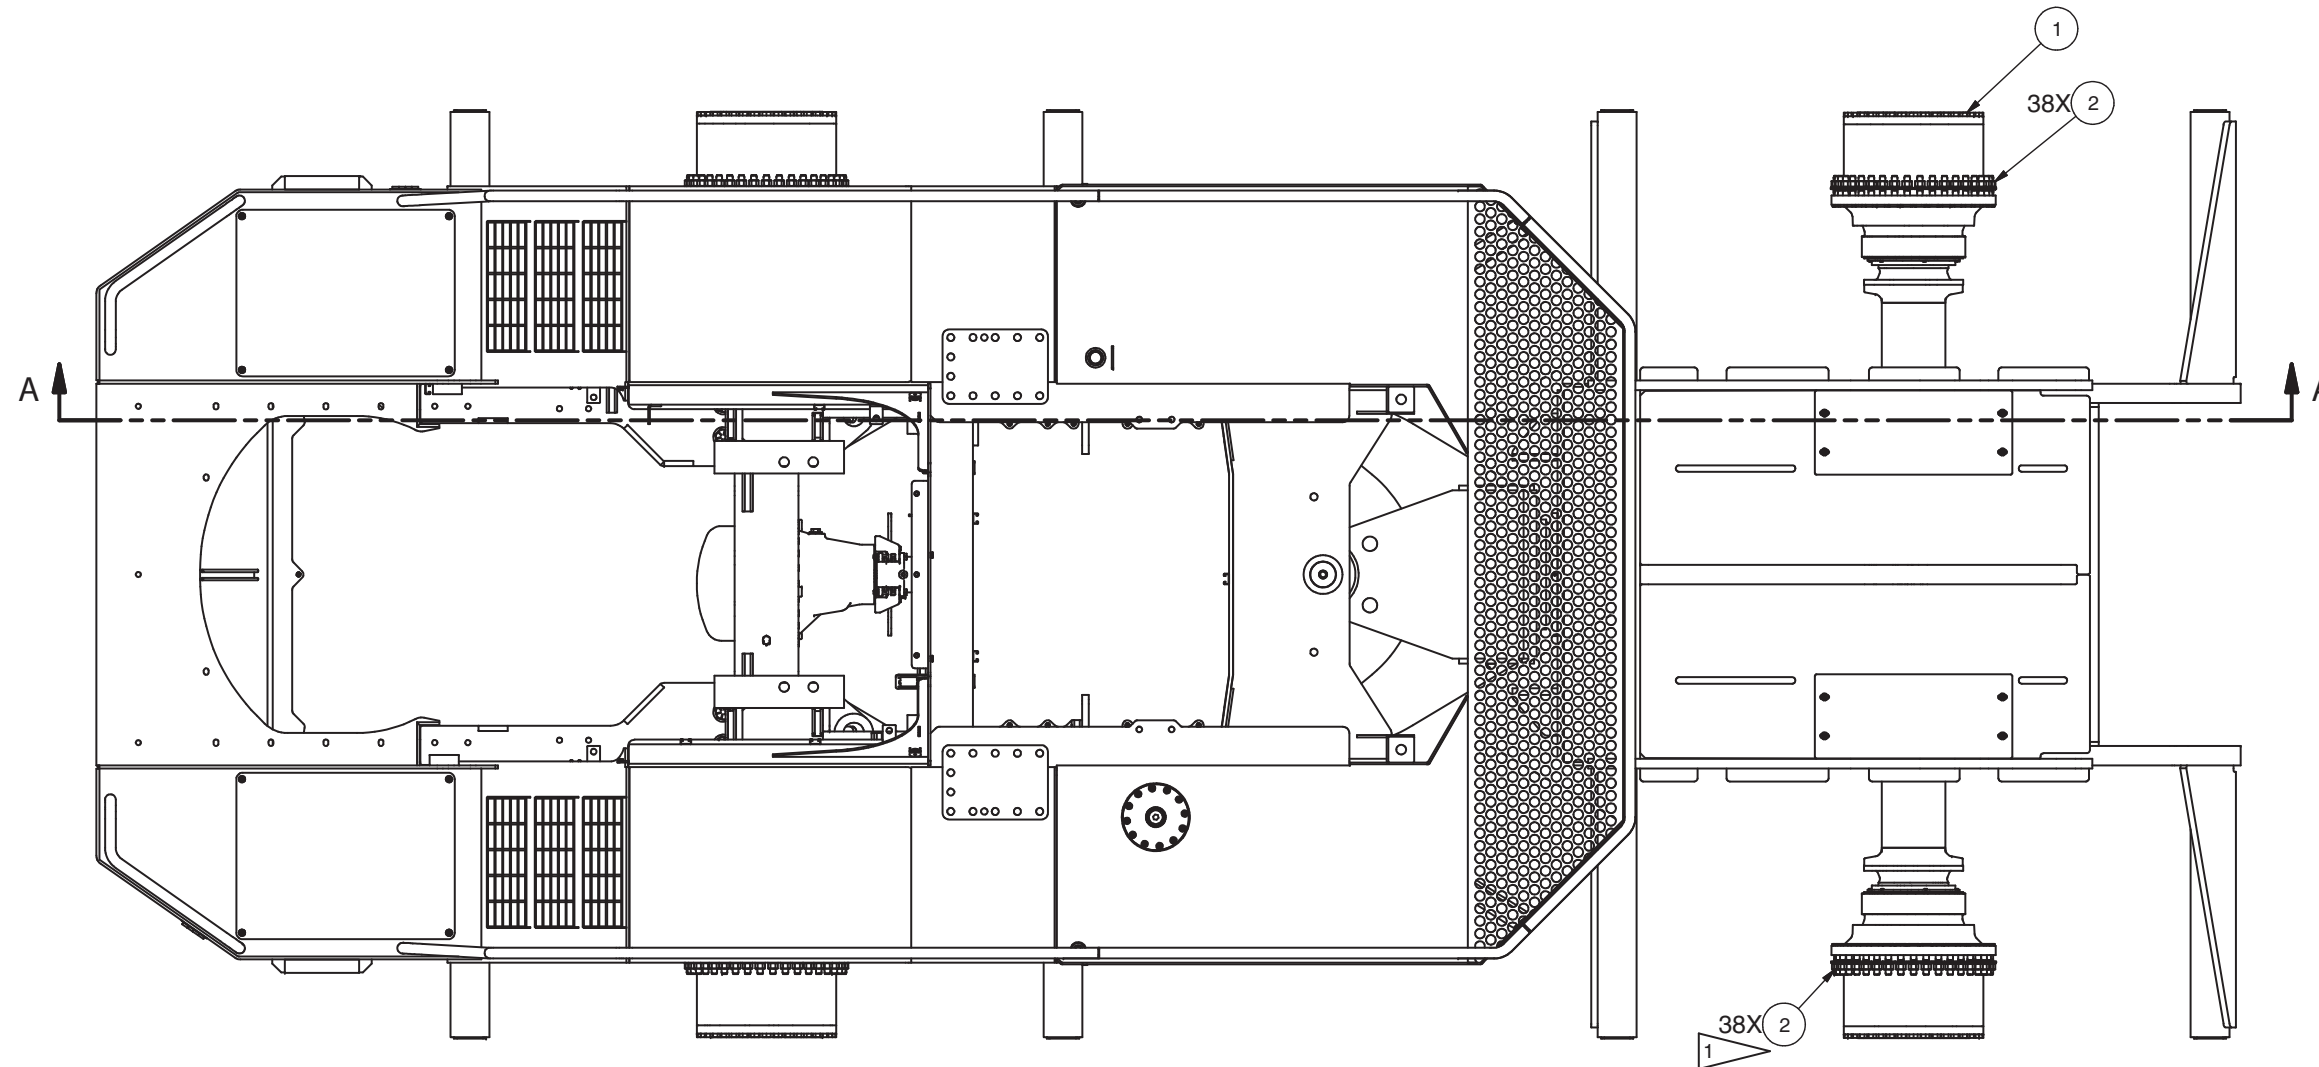

Front Axle Installation

Item	Part No.	Qty	Description
602028 Front Axle Installation			
1	* 602144	1	. Axle, Front
2	591870	76	. Nut, Wheel
3	602411	8	. Capscrew
4	221786W	16	. Washer
5	R13803610	8	. Locknut
6	602369	4	. Plate, Bolt Lock

* See Separate Coverage

NOTES:
1: TORQUE ITEM 2 TO 480 - 500 FT/LBS
2: TORQUE ITEM 5 TO 3210 - 3370 FT/LBS

SECTION A-A