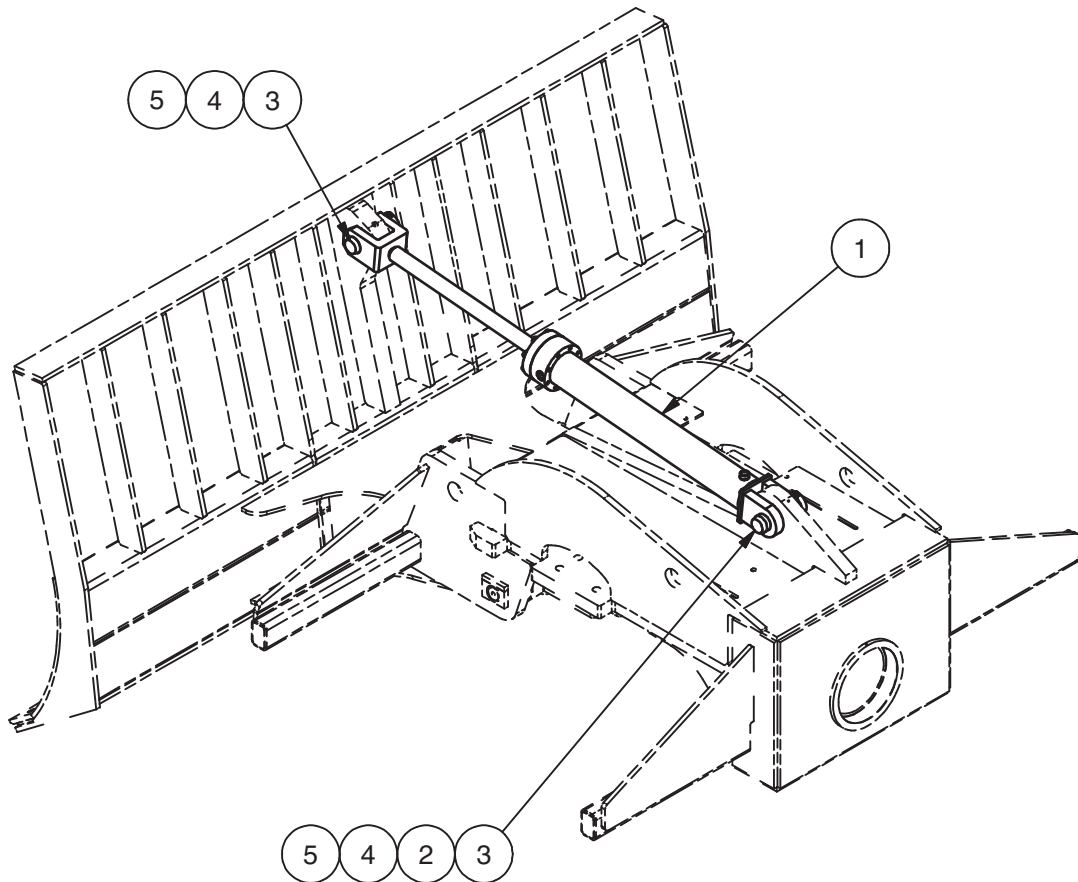

Installation, Cylinder - Blade, LC120

Item	Part No.	Qty	Description	Item	Part No.	Qty	Description
	602019		Installation, Cylinder - Blade, LC120				
1	* 602364	1	. Cylinder Assembly, Blade	4	230682W	2	. Capscrew
2	214314	1	. Bearing, Spherical	5	R13811196	2	. Locknut
3	601166	2	. Pin				