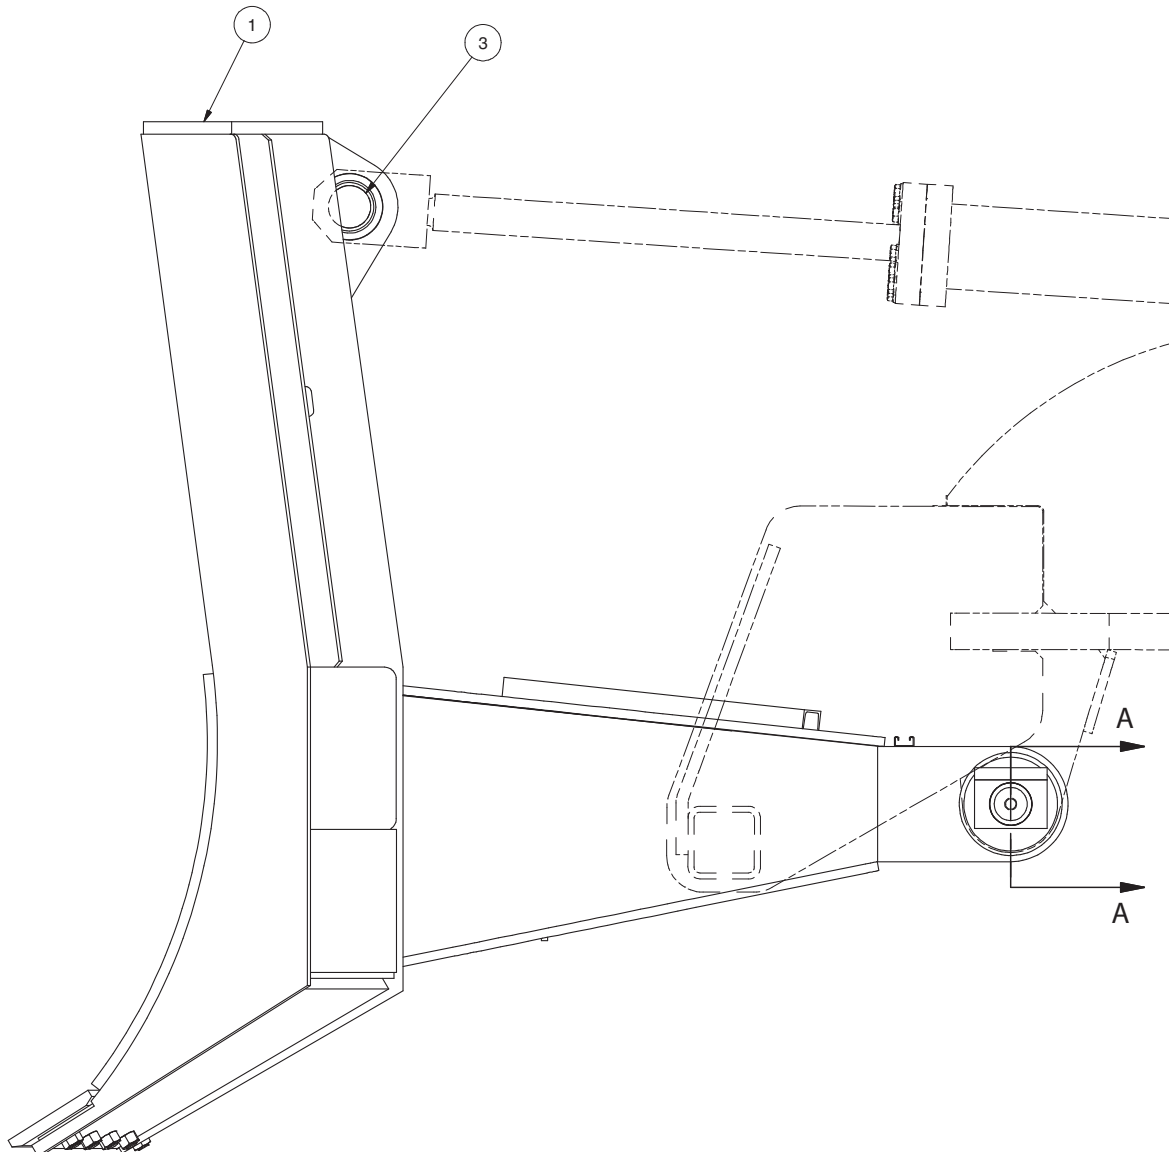

---

Blade, Installation

## Blade, Installation

| Item                              | Part No. | Qty | Description          | Item | Part No.  | Qty | Description     |
|-----------------------------------|----------|-----|----------------------|------|-----------|-----|-----------------|
| <b>602017 Blade, Installation</b> |          |     |                      |      |           |     |                 |
| 1                                 | * 602876 | 0   | . Blade              | 6    | 600202    | 2   | . Bar, Stop     |
| 2                                 | 556606   | 8   | . Blade, Bolt-On     | 7    | Y17C-1632 | 2   | . Capscrew      |
| 3                                 | 214314   | 3   | . Bearing, Spherical | 8    | 602952    | 2   | . Pin, Weldment |
| 4                                 | 600203   | 4   | . Washer             | 9    | 224739    | 32  | . Bolt, Plow    |
| 5                                 | 600200   | 2   | . Plate, Spacer      | 10   | 221720W   | 32  | . Hex Nut       |

\* Blade not included in Blade Installation 602017.  
Order separately.

# Blade, Installation