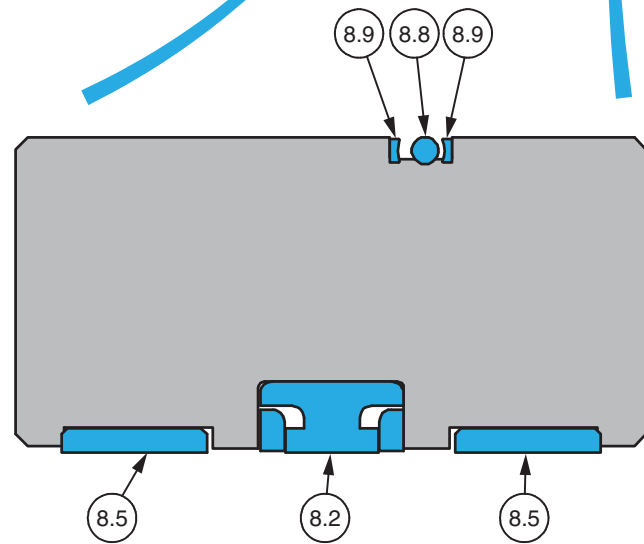

Cylinder Assembly, Tilt

Item	Part No.	Qty	Description
	601145		Cylinder Assembly, Tilt
1	601146	1	. Barrel
2	591505	1	. Packing Gland
3	219929	1	. Nut
4	601147	1	. Stem
5	601101	1	. Piston
6	221777W	6	. Washer
7	R13806363	6	. Capscrew
8	601114	1	. Kit, Packing
8.1	69768.0250	1	. . Seal, Buffer
8.2	69770.0500	1	. . Seal, Piston
8.3	251514	1	. . Seal
8.4	20545	1	. . Wiper Ring
8.5	70384.0500	2	. . Wear Ring, Piston
8.6	70385.0250	2	. . Wear Ring, Rod
8.7	233126	1	. . O-Ring
8.8	Y098629-224	1	. . O-Ring
8.9	227787	2	. . Backup Ring