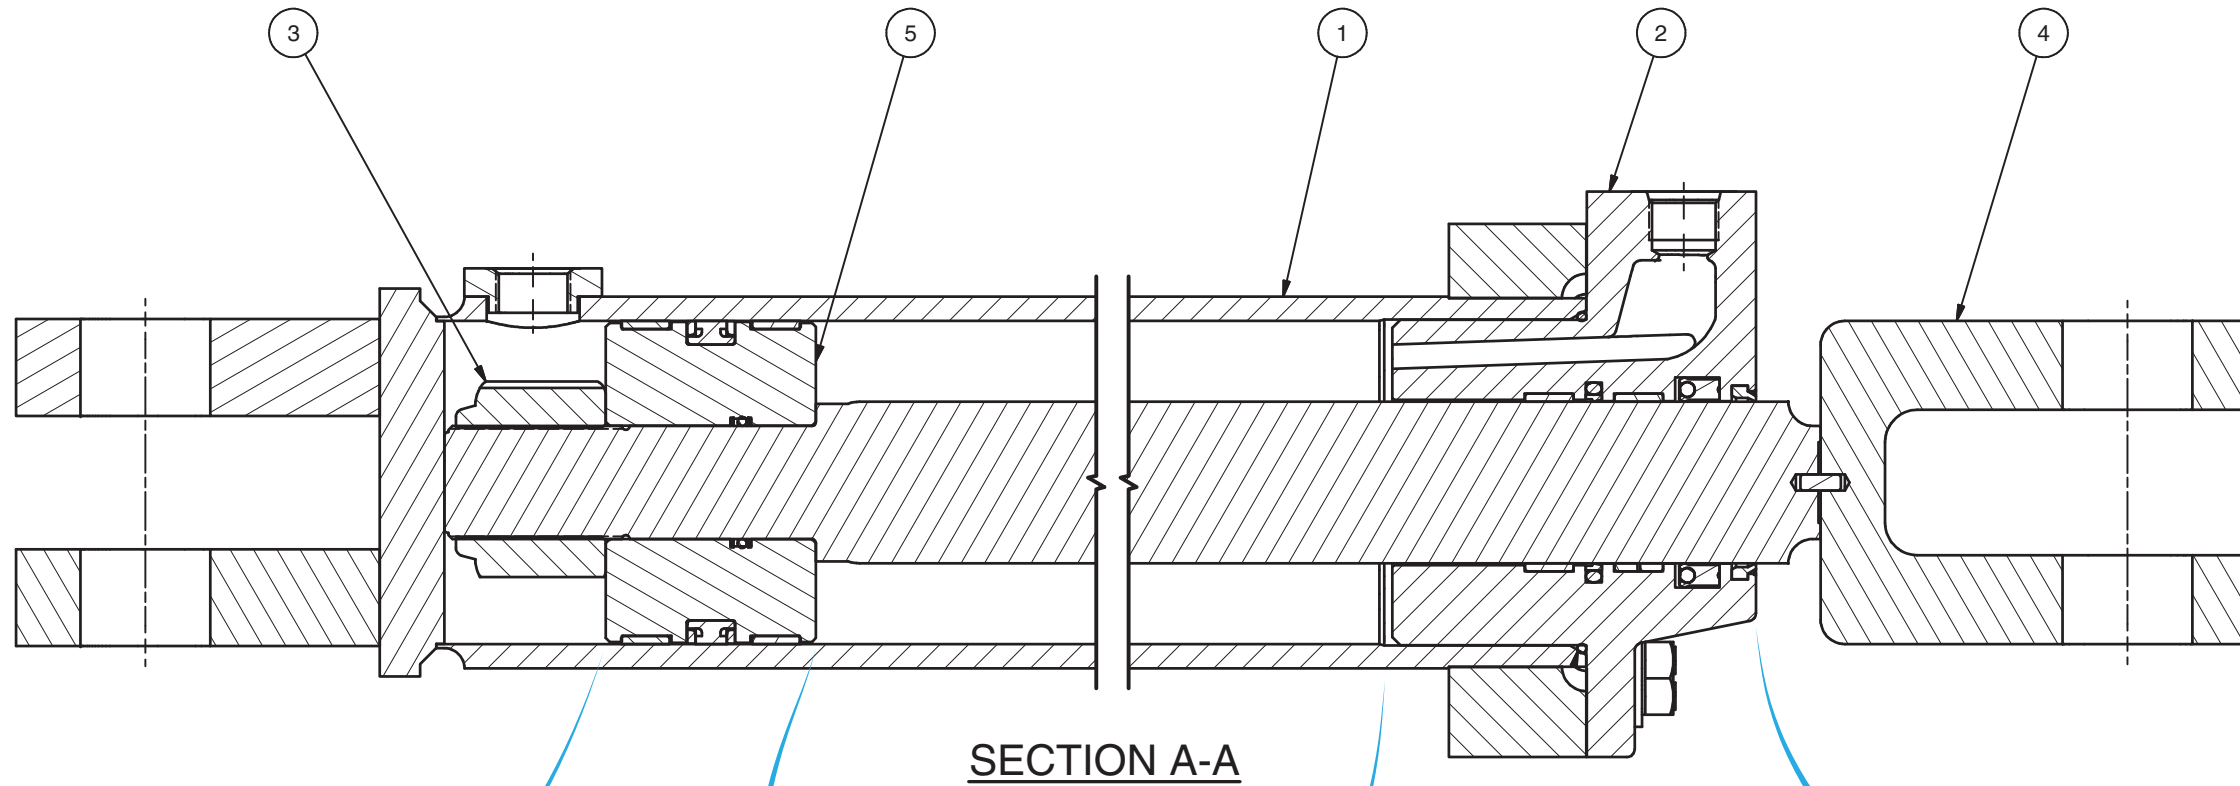

Cylinder Assembly, Tilt

Item	Part No.	Qty	Description
	601145		Cylinder Assembly, Tilt
1	601146	1	. Barrel
2	591505	1	. Packing Gland
3	219929	1	. Nut
4	601147	1	. Stem
5	601101	1	. Piston
6	221777W	6	. Washer
7	R13806363	6	. Capscrew
8	601114	1	. Kit, Packing
8.1	69768.0250	1	. . Seal, Buffer
8.2	69770.0500	1	. . Seal, Piston
8.3	251514	1	. . Seal
8.4	20545	1	. . Wiper Ring
8.5	70384.0500	2	. . Wear Ring, Piston
8.6	70385.0250	2	. . Wear Ring, Rod
8.7	233126	1	. . O-Ring
8.8	Y098629-224	1	. . O-Ring
8.9	227787	2	. . Backup Ring