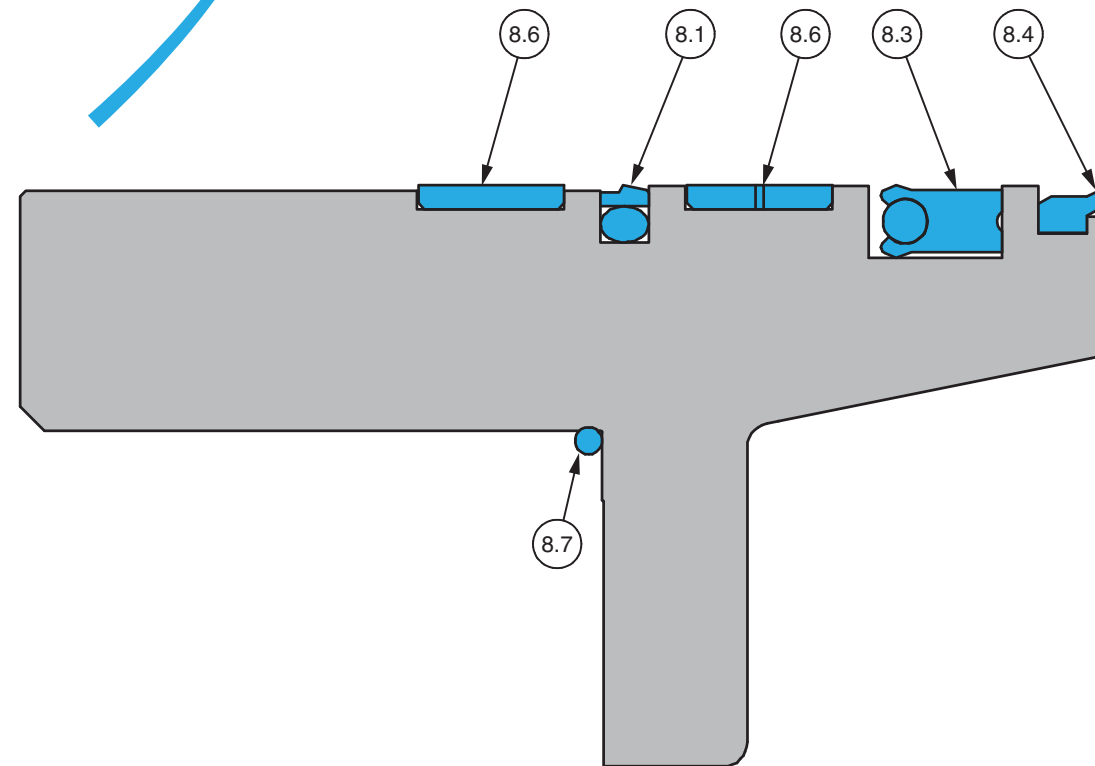

Cylinder Assembly, Tilt

Item	Part No.	Qty	Description
	601145		Cylinder Assembly, Tilt
1	601146	1	. Barrel
2	591505	1	. Packing Gland
3	219929	1	. Nut
4	601147	1	. Stem
5	601101	1	. Piston
6	221777W	6	. Washer
7	R13806363	6	. Capscrew
8	601114	1	. Kit, Packing
8.1	69768.0250	1	. . Seal, Buffer
8.2	69770.0500	1	. . Seal, Piston
8.3	251514	1	. . Seal
8.4	20545	1	. . Wiper Ring
8.5	70384.0500	2	. . Wear Ring, Piston
8.6	70385.0250	2	. . Wear Ring, Rod
8.7	233126	1	. . O-Ring
8.8	Y098629-224	1	. . O-Ring
8.9	227787	2	. . Backup Ring