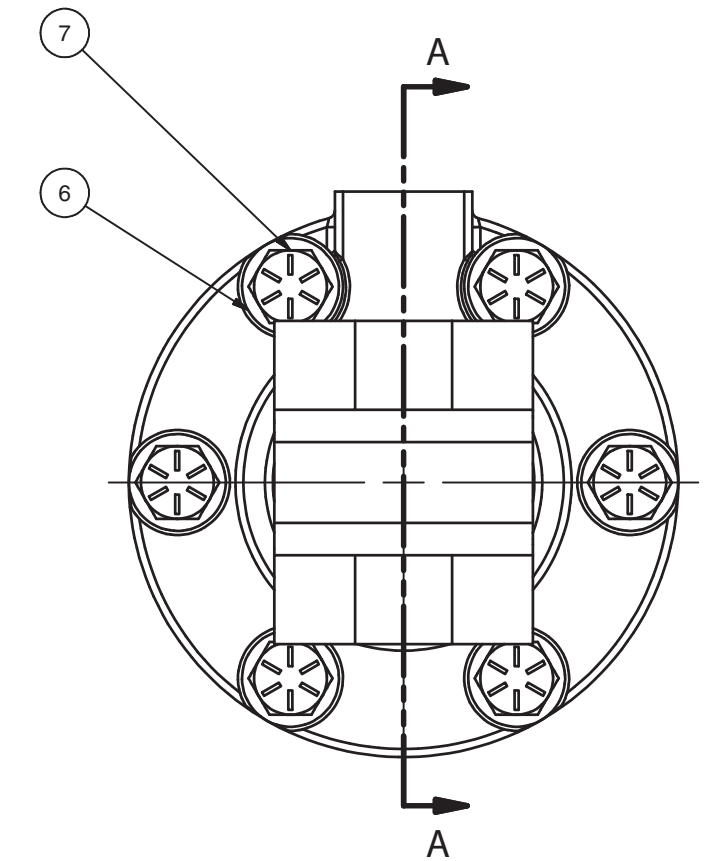

Cylinder Assembly, Tilt

Item	Part No.	Qty	Description
	601145		Cylinder Assembly, Tilt
1	601146	1	. Barrel
2	591505	1	. Packing Gland
3	219929	1	. Nut
4	601147	1	. Stem
5	601101	1	. Piston
6	221777W	6	. Washer
7	R13806363	6	. Capscrew
8	601114	1	. Kit, Packing
8.1	69768.0250	1	. . Seal, Buffer
8.2	69770.0500	1	. . Seal, Piston
8.3	251514	1	. . Seal
8.4	20545	1	. . Wiper Ring
8.5	70384.0500	2	. . Wear Ring, Piston
8.6	70385.0250	2	. . Wear Ring, Rod
8.7	233126	1	. . O-Ring
8.8	Y098629-224	1	. . O-Ring
8.9	227787	2	. . Backup Ring