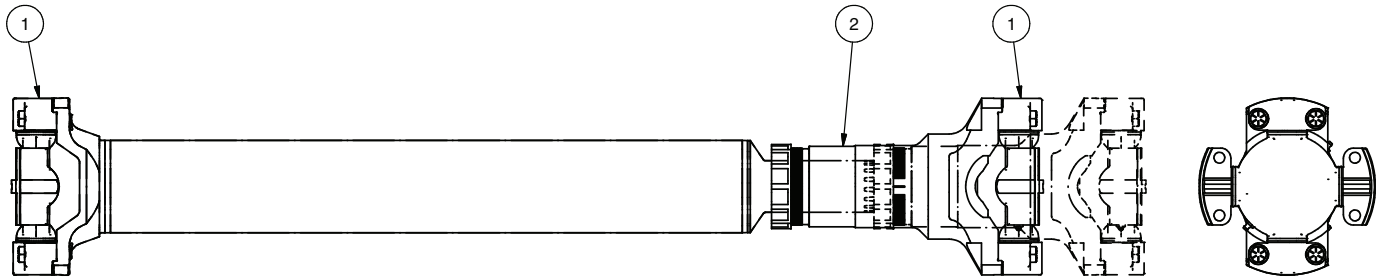

Driveline Assembly

| Item | Part No. | Qty | Description |
|------|---------------|-----|---------------------------|
| | 601144 | | Driveline Assembly |
| 1 | 598451 | 2 | . U-Joint, 9C |
| 2 | 598448 | 1 | . Slip Yoke, 9C |