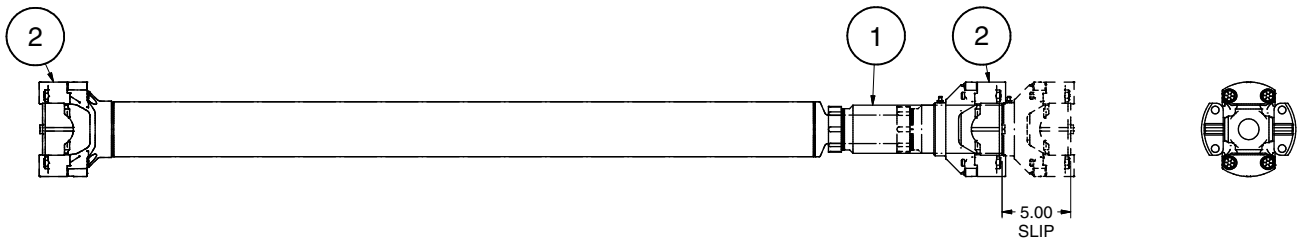

Driveline Assembly

Item	Part No.	Qty	Description
	601143		Driveline Assembly
1	598452	1	. Slip Yoke Assembly, 8.5C
2	598449	2	. U-Joint, 8.5C