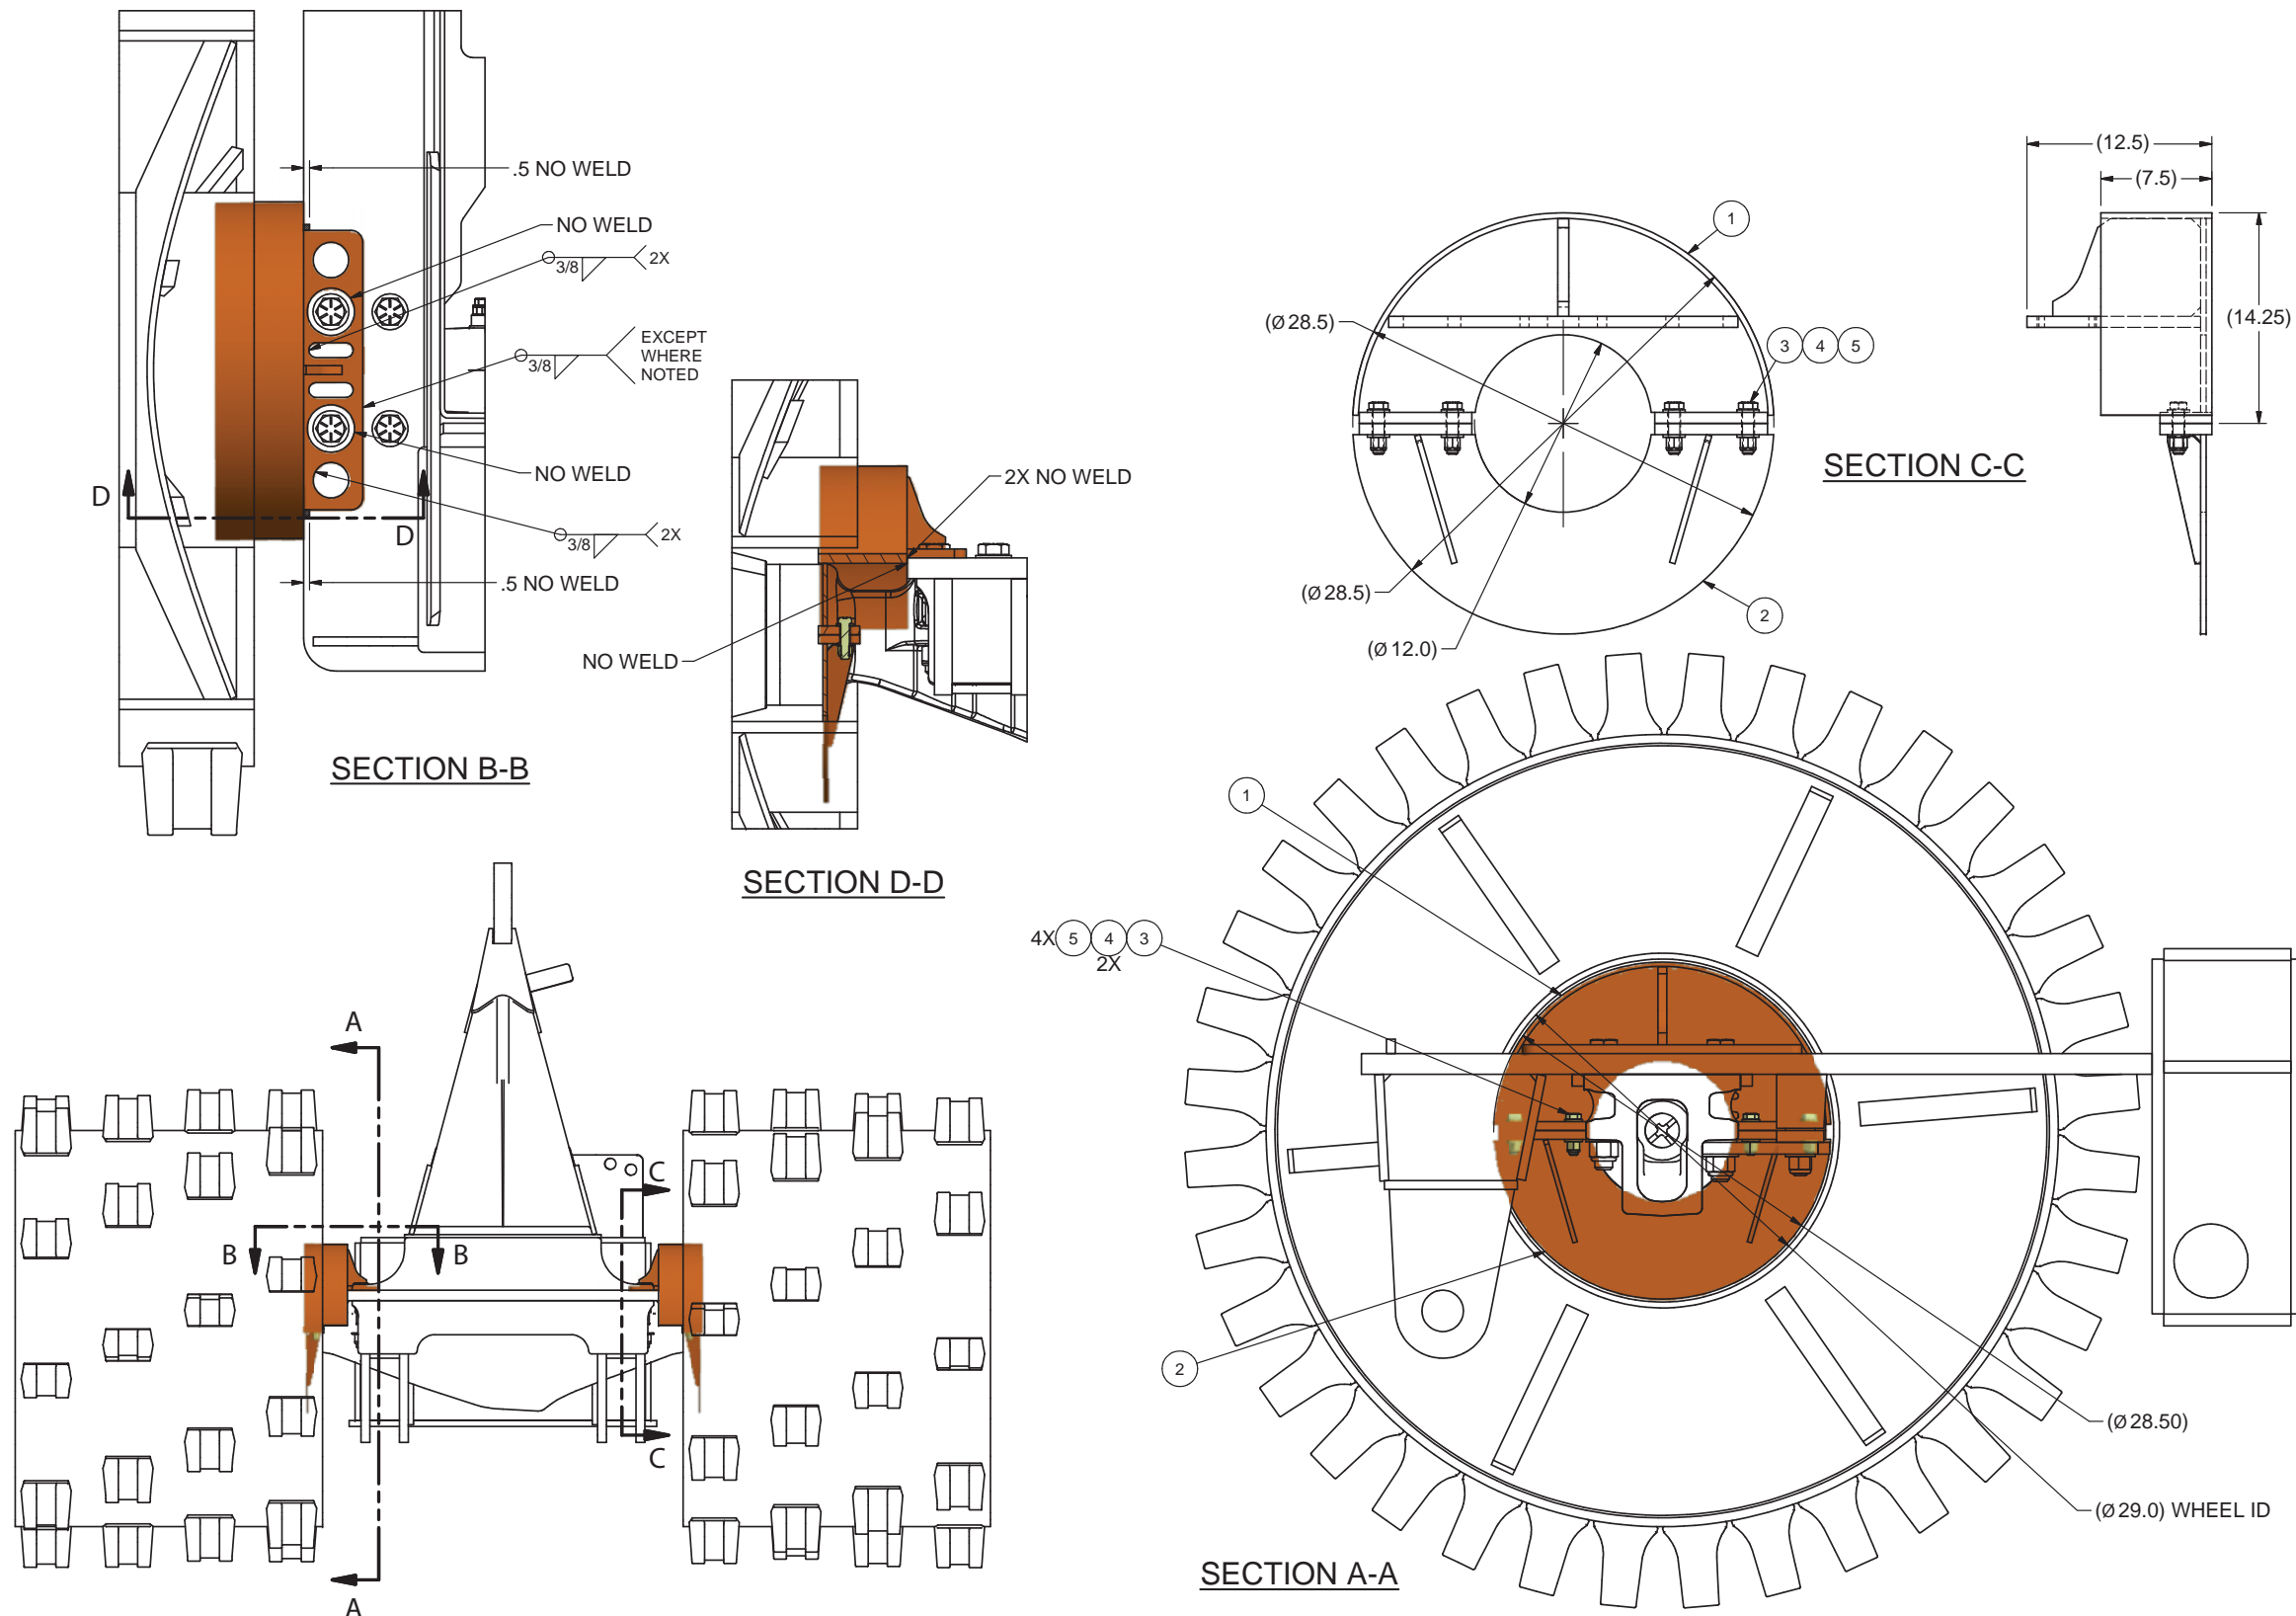

Kit - Front Axle Guards

Item	Part No.	Qty	Description
	601105		Kit - Front Axle Guards
1	601103	2	. Axle Guard, Top
2	601104	2	. Axle Guard, Bottom
3	177192W	8	. Capscrew
4	221777W	16	. Washer
5	R13811196	8	. Locknut