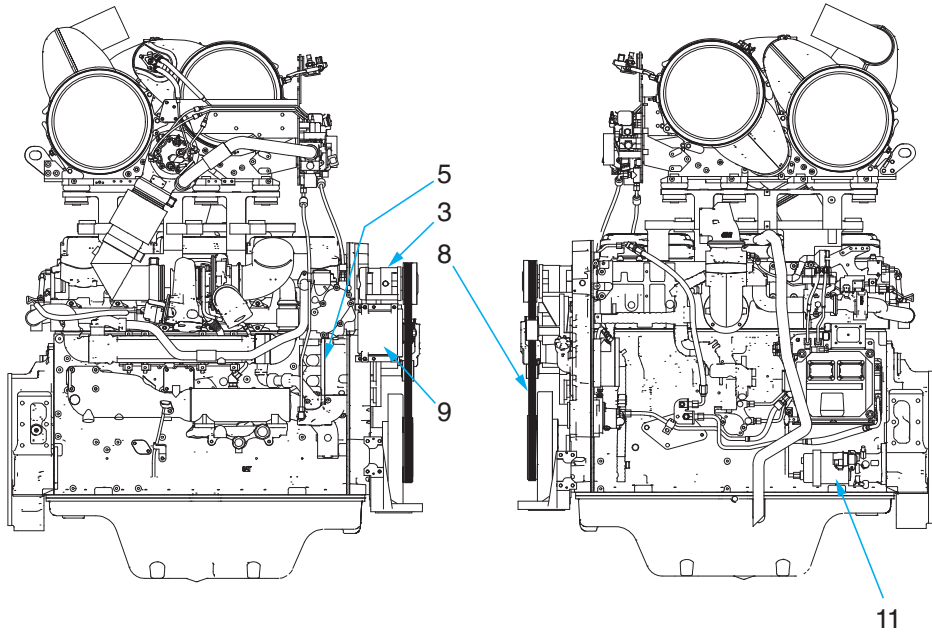

Engine, CAT C15 540HP Tier 4

Item	Part No.	Qty	Description	Item	Part No.	Qty	Description
	<b>599858</b>		<b>Engine, CAT C15 540HP Tier 4</b>				
1	587568	2	. Filter, Fuel	8	259369	1	. Belt, Serpentine
2	587565	1	. Filter, Oil	9	259370	1	. Alternator
3	261337	1	. AC Compressor	11	259861	1	. Motor, Starter
5	259367	1	. Pump, Water	12	588188	1	. Separator, Fuel/Water
7	259368	1	. Filter, Diesel Exhaust Fluid				