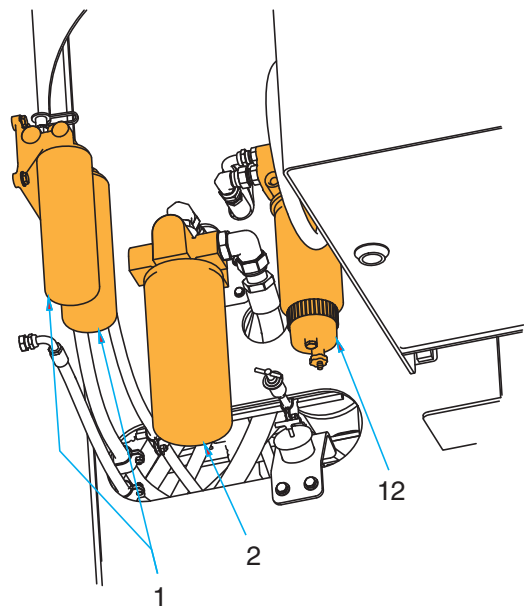

Engine, CAT C15 540HP Tier 4

Item	Part No.	Qty	Description	Item	Part No.	Qty	Description
	<b>599858</b>		<b>Engine, CAT C15 540HP Tier 4</b>				
1	587568	2	. Filter, Fuel	8	259369	1	. Belt, Serpentine
2	587565	1	. Filter, Oil	9	259370	1	. Alternator
3	261337	1	. AC Compressor	11	259861	1	. Motor, Starter
5	259367	1	. Pump, Water	12	588188	1	. Separator, Fuel/Water
7	259368	1	. Filter, Diesel Exhaust Fluid				