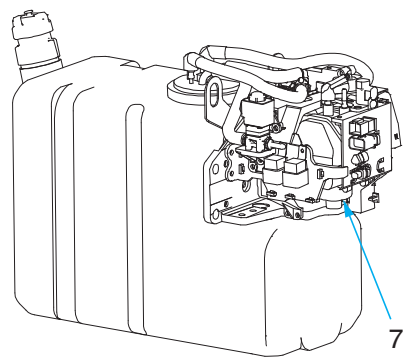

Engine, CAT C15 540HP Tier 4

Item	Part No.	Qty	Description	Item	Part No.	Qty	Description
	<b>599858</b>		<b>Engine, CAT C15 540HP Tier 4</b>				
1	587568	2	. Filter, Fuel	8	259369	1	. Belt, Serpentine
2	587565	1	. Filter, Oil	9	259370	1	. Alternator
3	261337	1	. AC Compressor	11	259861	1	. Motor, Starter
5	259367	1	. Pump, Water	12	588188	1	. Separator, Fuel/Water
7	259368	1	. Filter, Diesel Exhaust Fluid				