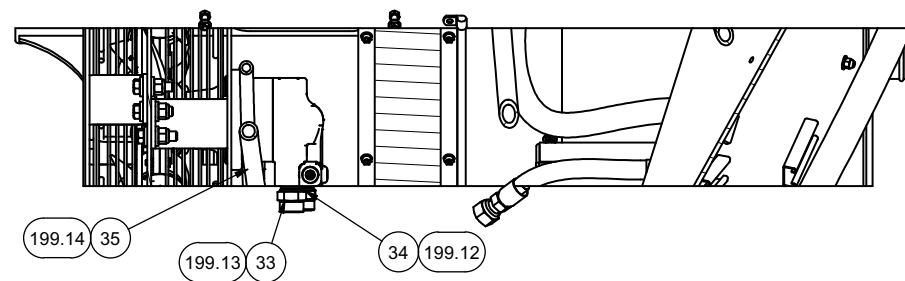

DETAIL 2Q2

**SECTION 2P2-2P2
2PLCS**

SECTION 3A2-3A2

VIEW 3B2-3B2

**SECTION 3E3-3E3
24 PLACES**

**SECTION 3D3-3D3
20 PLACES - CUMMINS
14 PLACES - SCANIA**

**VIEW 3C2-3C2
SCANIA 601051**

**VIEW 3C2-3C2
CUMMINS/CAT 602106**

**SECTION 3D3-3D3
6 PLACES - SCANIA**

SECTION 4F2-4F2

SECTION 4G2-4G2

**SECTION 4H4-4H4
VIEW ROTATED FOR CLARITY**

LOCATE ON CENTER OF
MOUNT BAR ON COOLING
BOX SIDE DOOR WITH
ADHESIVE SIDE DOWN

**DETAIL 4M4
TYP. BOTH SIDES**

SECTION 5J2-5J2

SECTION 5K2-5K2

SECTION 6L2-6L2

SCANIA: CONNECTS TO
ENGINE IN THE POWER UNIT INSTL.
CUMMINS/CAT: CONNECTS TO ITEM 109
(SEE SHEET 3)

SECTION 7N2-7N2
SCANIA ONLY