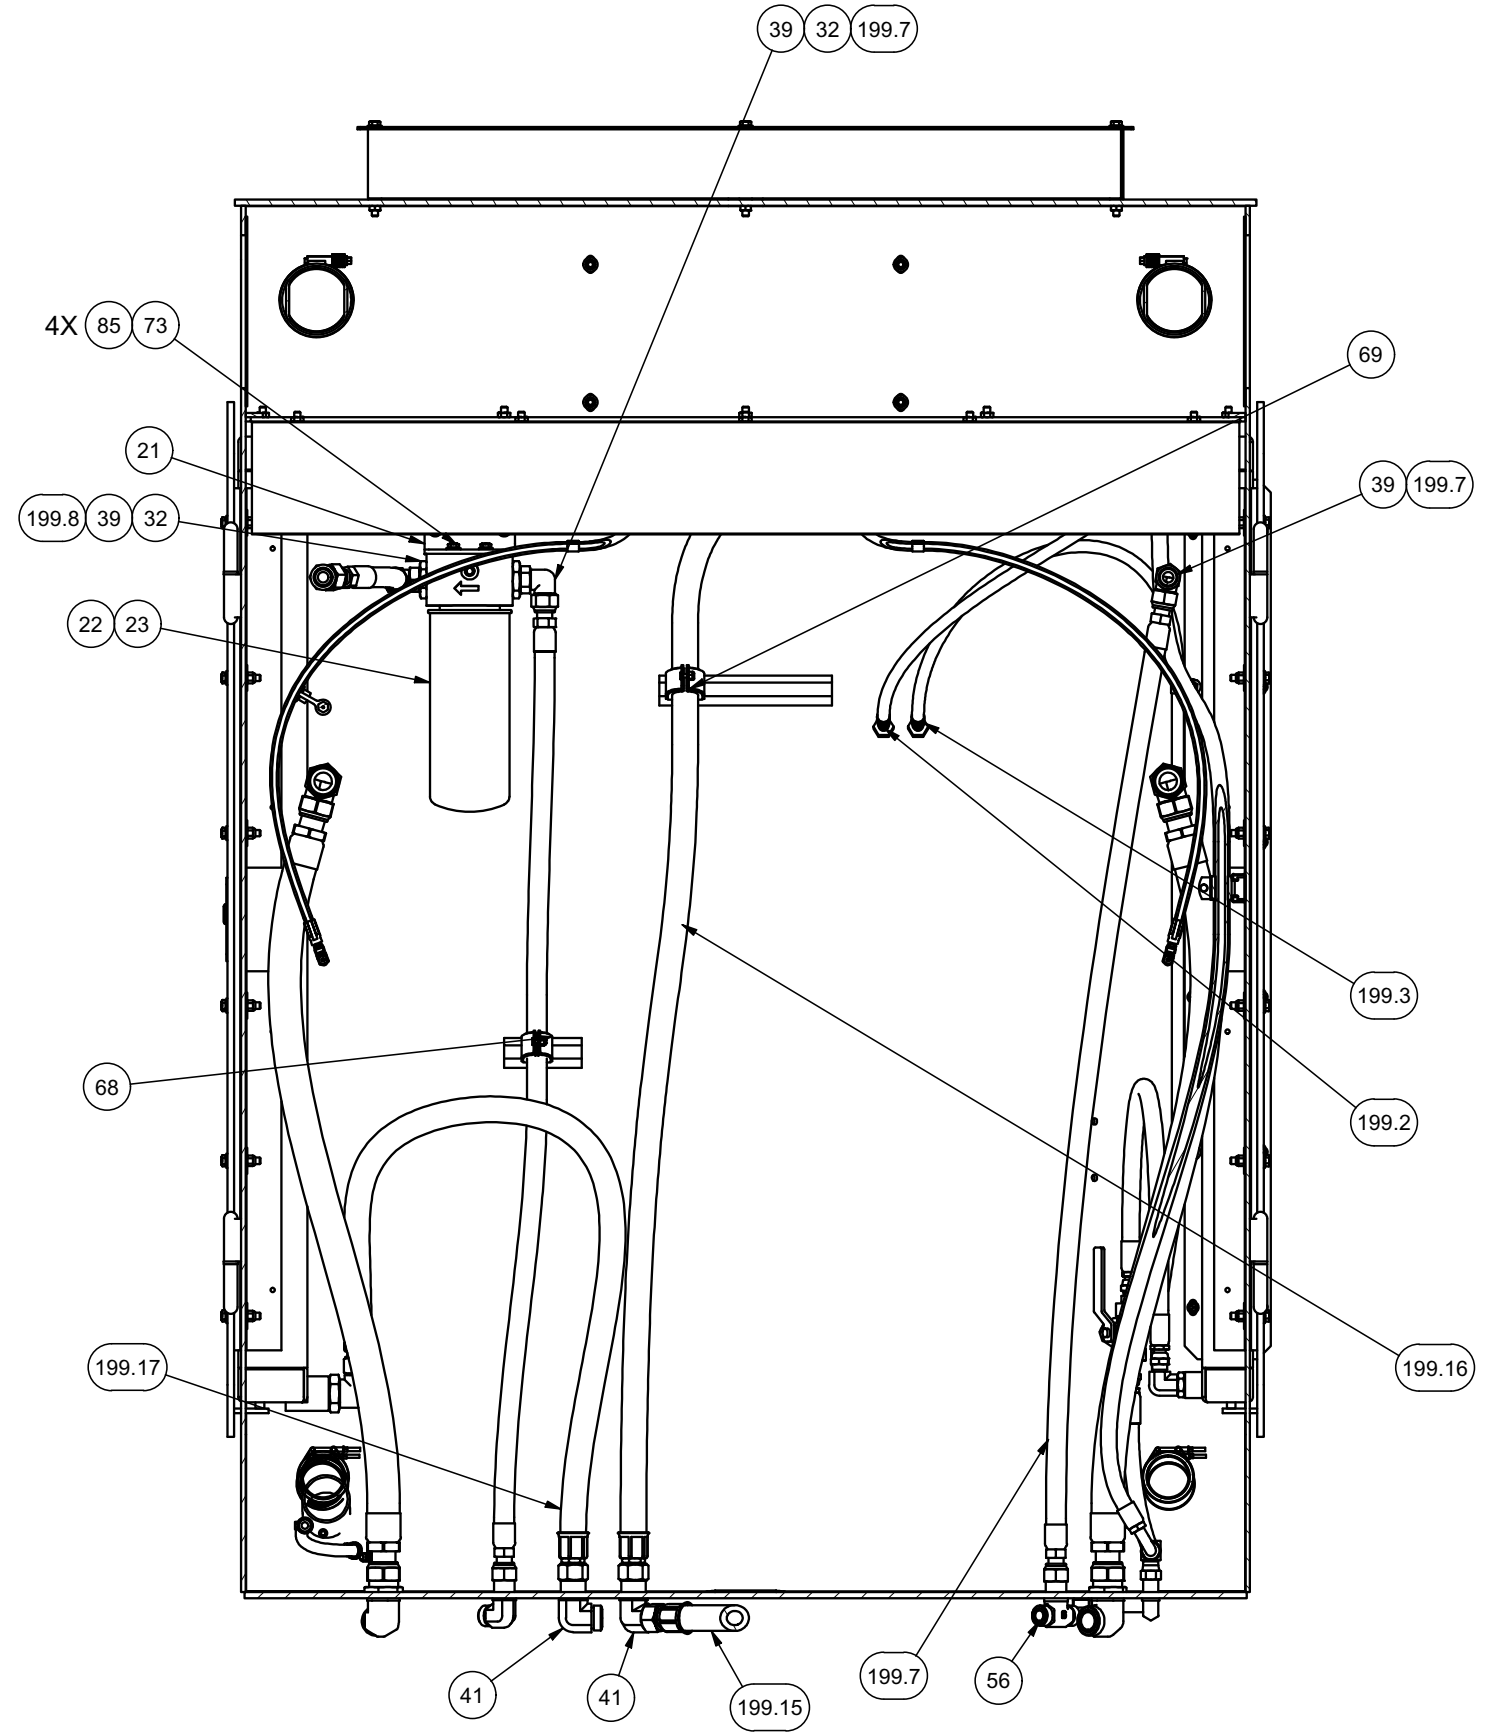

DETAIL 2Q2

**SECTION 2P2-2P2
2PLCS**

SECTION 3A2-3A2

VIEW 3B2-3B2

**SECTION 3E3-3E3
24 PLACES**

**SECTION 3D3-3D3
20 PLACES - CUMMINS
14 PLACES - SCANIA**

**VIEW 3C2-3C2
SCANIA 601051**

**VIEW 3C2-3C2
CUMMINS/CAT 602106**

**SECTION 3D3-3D3
6 PLACES - SCANIA**

SECTION 4F2-4F2

SECTION 4G2-4G2

**SECTION 4H4-4H4
VIEW ROTATED FOR CLARITY**

LOCATE ON CENTER OF
MOUNT BAR ON COOLING
BOX SIDE DOOR WITH
ADHESIVE SIDE DOWN

**DETAIL 4M4
TYP. BOTH SIDES**

SECTION 5J2-5J2

SECTION 5K2-5K2

SECTION 6L2-6L2

SCANIA: CONNECTS TO
ENGINE IN THE POWER UNIT INSTL.
CUMMINS/CAT: CONNECTS TO ITEM 109
(SEE SHEET 3)

SECTION 7N2-7N2
SCANIA ONLY