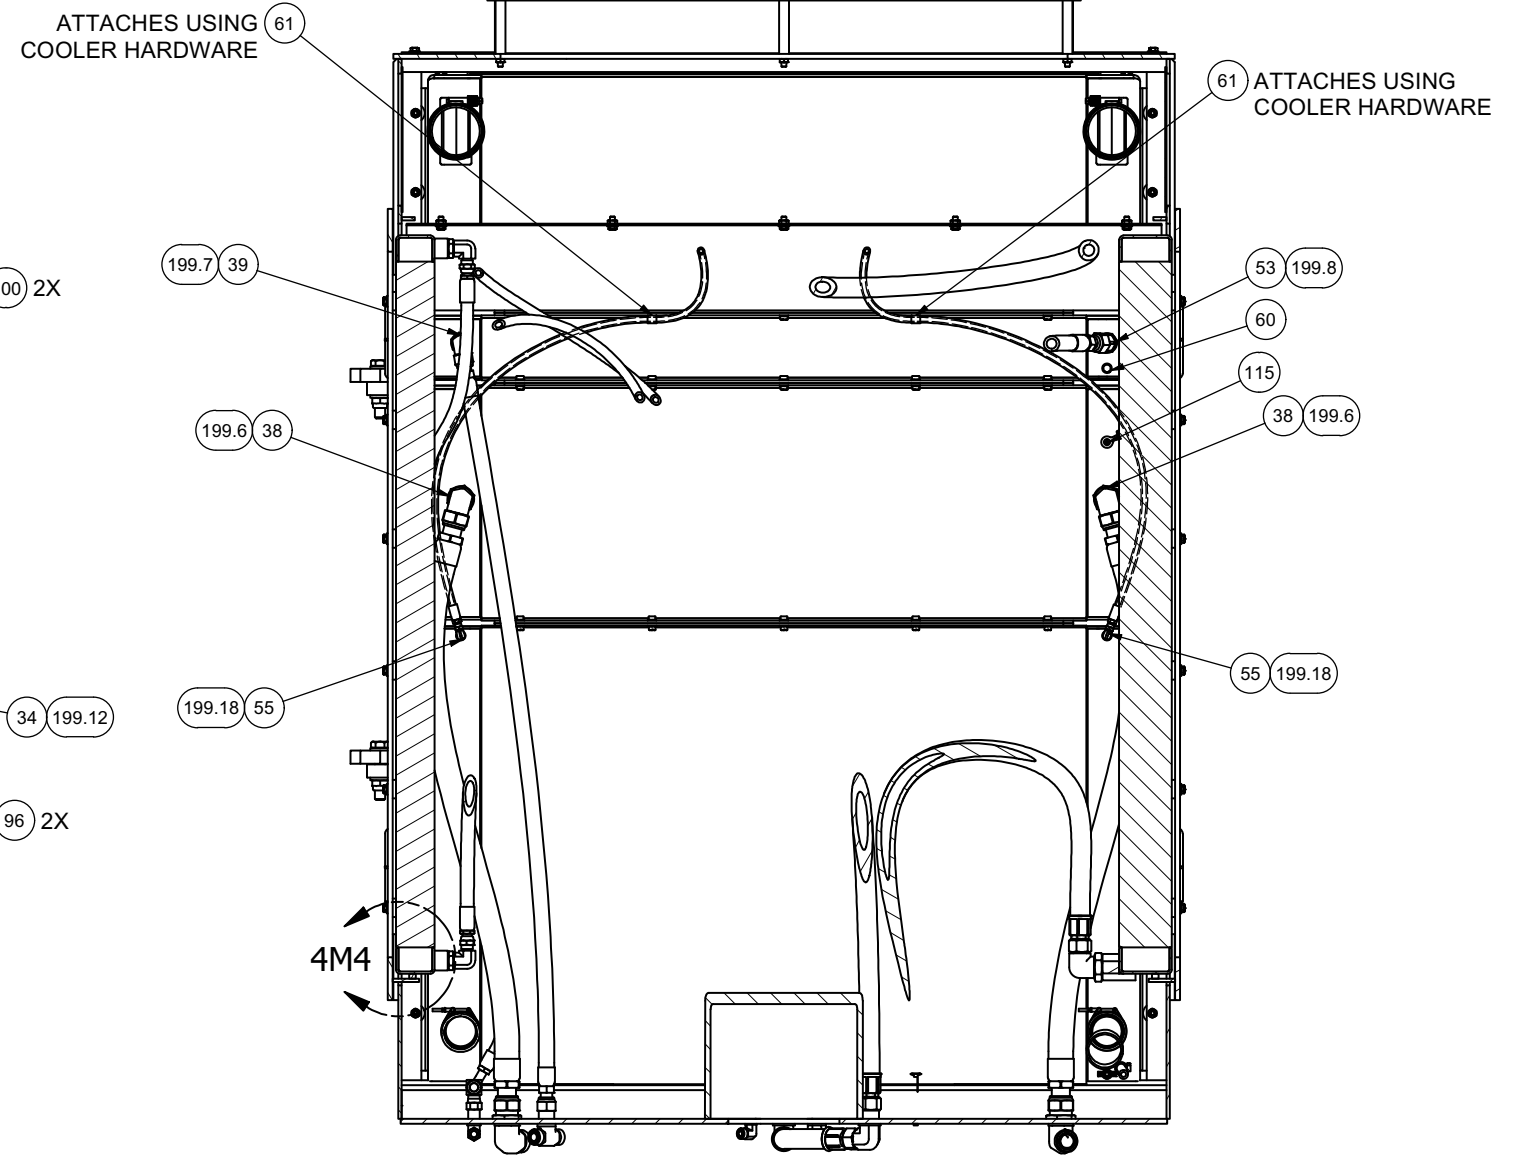

DETAIL 2Q2

**SECTION 2P2-2P2
2PLCS**

SECTION 3A2-3A2

VIEW 3B2-3B2

**SECTION 3E3-3E3
24 PLACES**

**SECTION 3D3-3D3
20 PLACES - CUMMINS
14 PLACES - SCANIA**

**VIEW 3C2-3C2
SCANIA 601051**

**VIEW 3C2-3C2
CUMMINS/CAT 602106**

**SECTION 3D3-3D3
6 PLACES - SCANIA**

SECTION 4F2-4F2

SECTION 4G2-4G2

**SECTION 4H4-4H4
VIEW ROTATED FOR CLARITY**

LOCATE ON CENTER OF
MOUNT BAR ON COOLING
BOX SIDE DOOR WITH
ADHESIVE SIDE DOWN

**DETAIL 4M4
TYP. BOTH SIDES**

SECTION 5J2-5J2

SECTION 5K2-5K2

SECTION 6L2-6L2

SCANIA: CONNECTS TO
ENGINE IN THE POWER UNIT INSTL.
CUMMINS/CAT: CONNECTS TO ITEM 109
(SEE SHEET 3)

SECTION 7N2-7N2
SCANIA ONLY