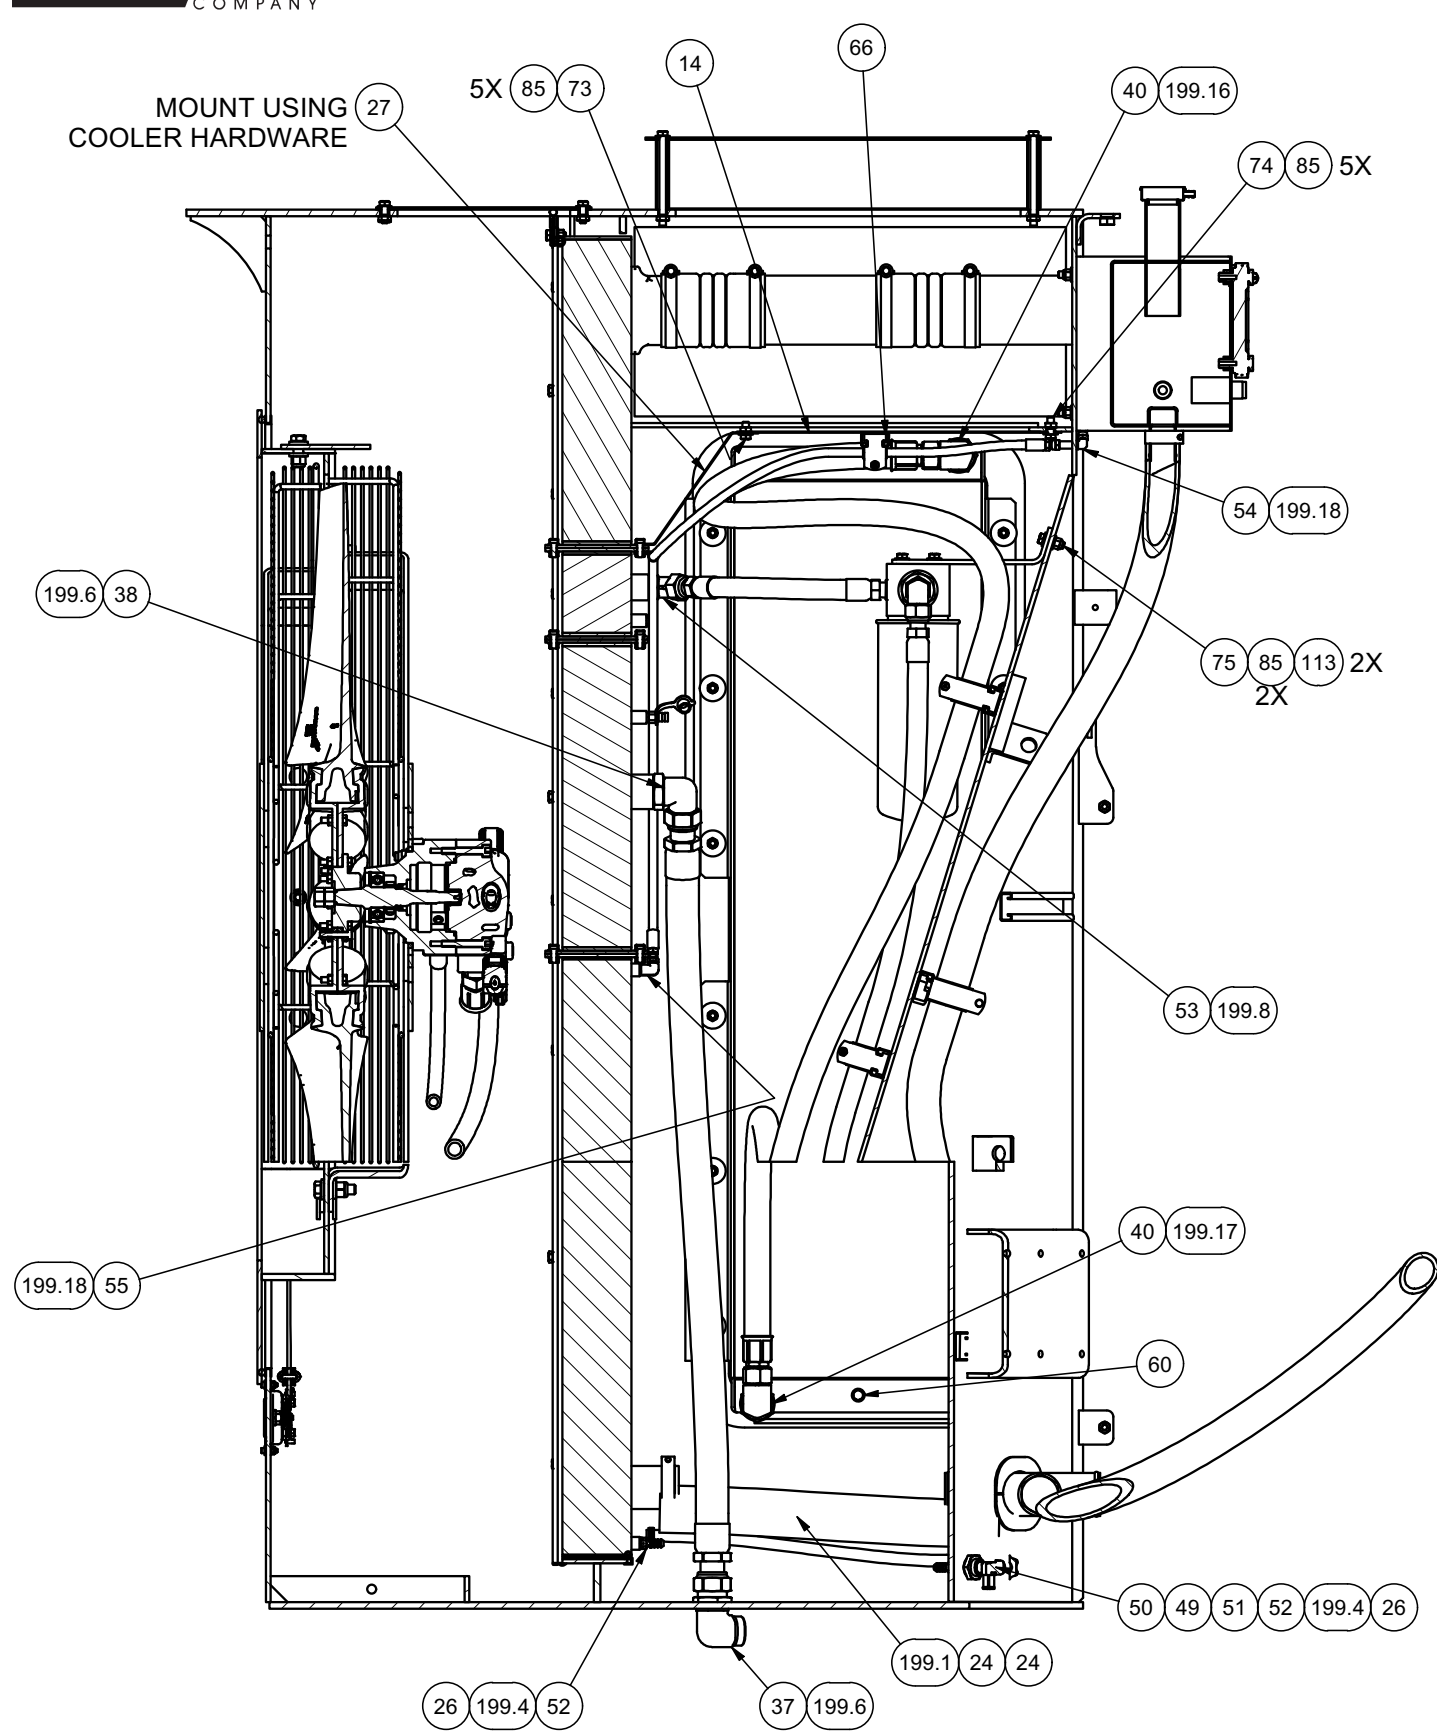

**SECTION 3D3-3D3
6 PLACES - SCANIA**

SECTION 4F2-4F2

SECTION 4G2-4G2

**SECTION 4H4-4H4
VIEW ROTATED FOR CLARITY**

LOCATE ON CENTER OF
MOUNT BAR ON COOLING
BOX SIDE DOOR WITH
ADHESIVE SIDE DOWN

**DETAIL 4M4
TYP. BOTH SIDES**

SECTION 5J2-5J2

SECTION 5K2-5K2

SECTION 6L2-6L2

SCANIA: CONNECTS TO
ENGINE IN THE POWER UNIT INSTL.
CUMMINS/CAT: CONNECTS TO ITEM 109
(SEE SHEET 3)

SECTION 7N2-7N2
SCANIA ONLY