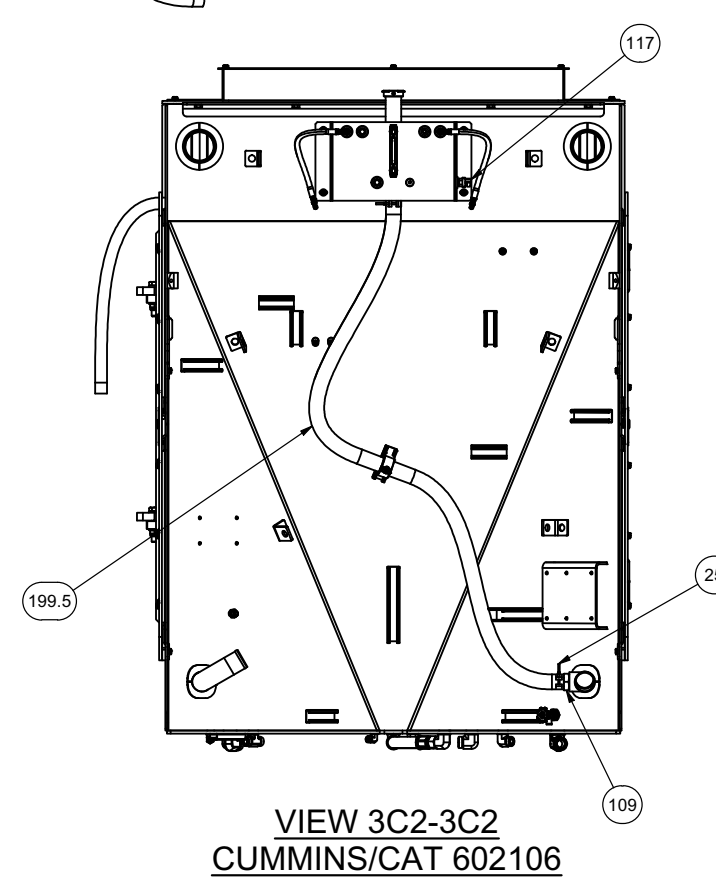

DETAIL 2Q2

**SECTION 2P2-2P2
2PLCS**

SECTION 3A2-3A2

VIEW 3B2-3B2

**SECTION 3E3-3E3
24 PLACES**

**SECTION 3D3-3D3
20 PLACES - CUMMINS
14 PLACES - SCANIA**

**VIEW 3C2-3C2
SCANIA 601051**

**VIEW 3C2-3C2
CUMMINS/CAT 602106**

**SECTION 3D3-3D3
6 PLACES - SCANIA**

SECTION 4F2-4F2

SECTION 4G2-4G2

**SECTION 4H4-4H4
VIEW ROTATED FOR CLARITY**

LOCATE ON CENTER OF
MOUNT BAR ON COOLING
BOX SIDE DOOR WITH
ADHESIVE SIDE DOWN

**DETAIL 4M4
TYP. BOTH SIDES**

SECTION 5J2-5J2

SECTION 5K2-5K2

SECTION 6L2-6L2

SCANIA: CONNECTS TO
ENGINE IN THE POWER UNIT INSTL.
CUMMINS/CAT: CONNECTS TO ITEM 109
(SEE SHEET 3)

SECTION 7N2-7N2
SCANIA ONLY