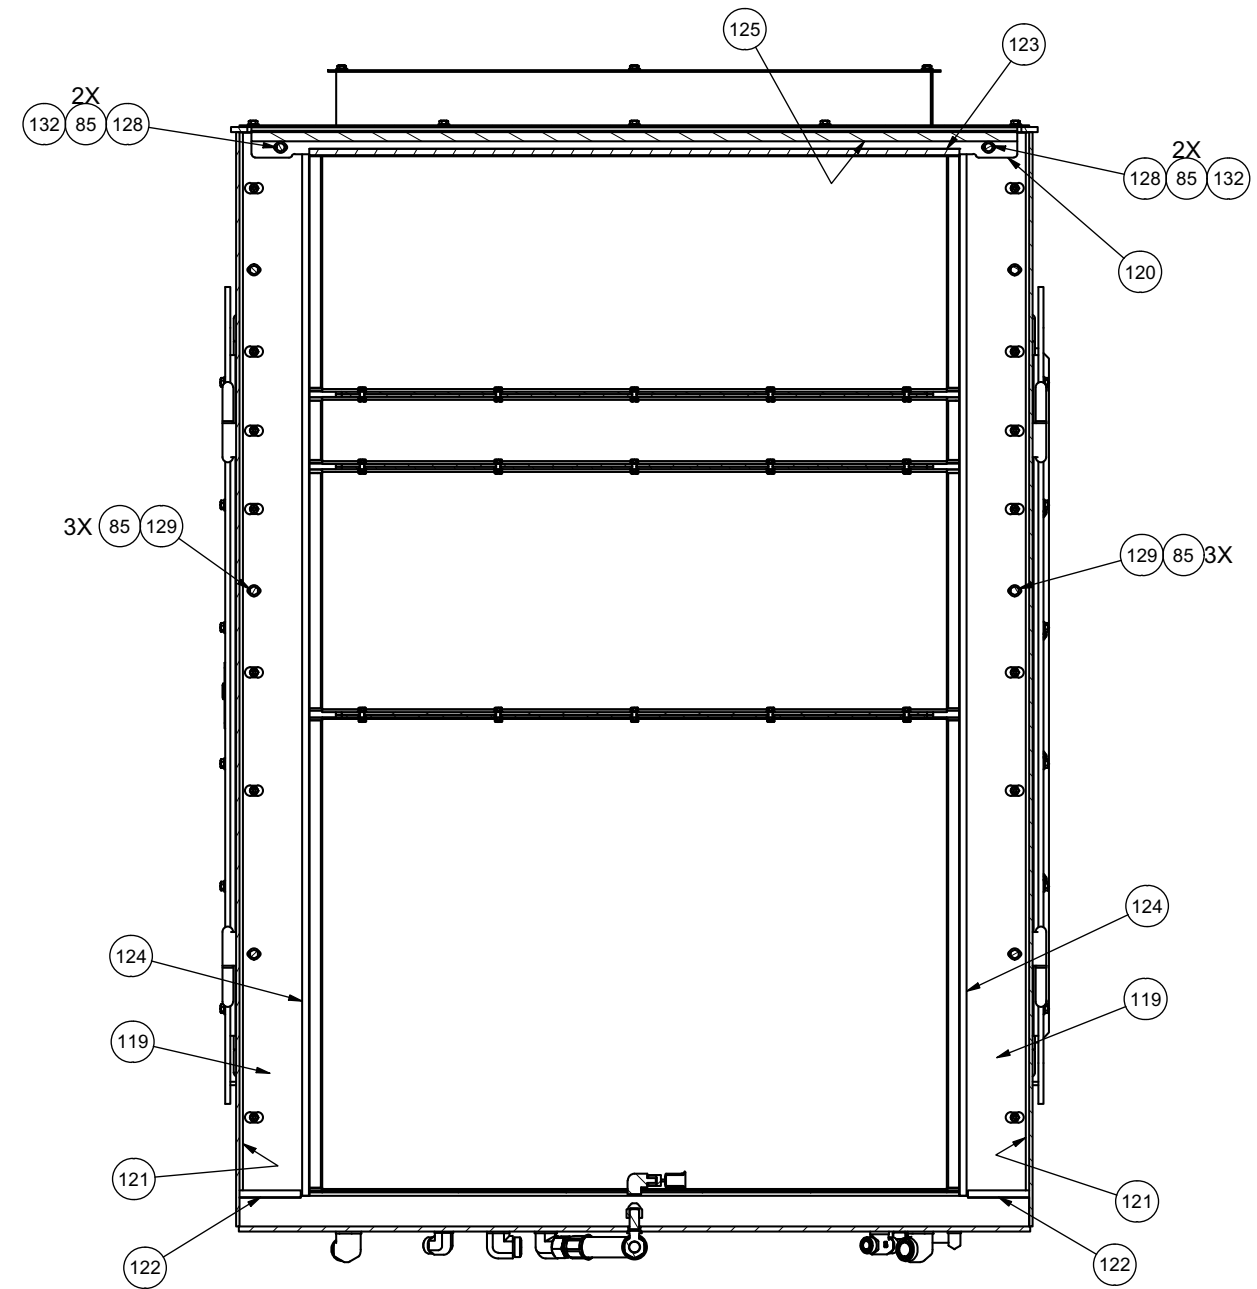

DETAIL 2Q2

**SECTION 2P2-2P2
2PLCS**

SECTION 3A2-3A2

VIEW 3B2-3B2

**SECTION 3E3-3E3
24 PLACES**

**SECTION 3D3-3D3
20 PLACES - CUMMINS
14 PLACES - SCANIA**

**VIEW 3C2-3C2
SCANIA 601051**

**VIEW 3C2-3C2
CUMMINS/CAT 602106**

**SECTION 3D3-3D3
6 PLACES - SCANIA**

SECTION 4F2-4F2

SECTION 4G2-4G2

**SECTION 4H4-4H4
VIEW ROTATED FOR CLARITY**

LOCATE ON CENTER OF
MOUNT BAR ON COOLING
BOX SIDE DOOR WITH
ADHESIVE SIDE DOWN

**DETAIL 4M4
TYP. BOTH SIDES**

SECTION 5J2-5J2

SECTION 5K2-5K2

SECTION 6L2-6L2

SCANIA: CONNECTS TO
ENGINE IN THE POWER UNIT INSTL.
CUMMINS/CAT: CONNECTS TO ITEM 109
(SEE SHEET 3)

SECTION 7N2-7N2
SCANIA ONLY