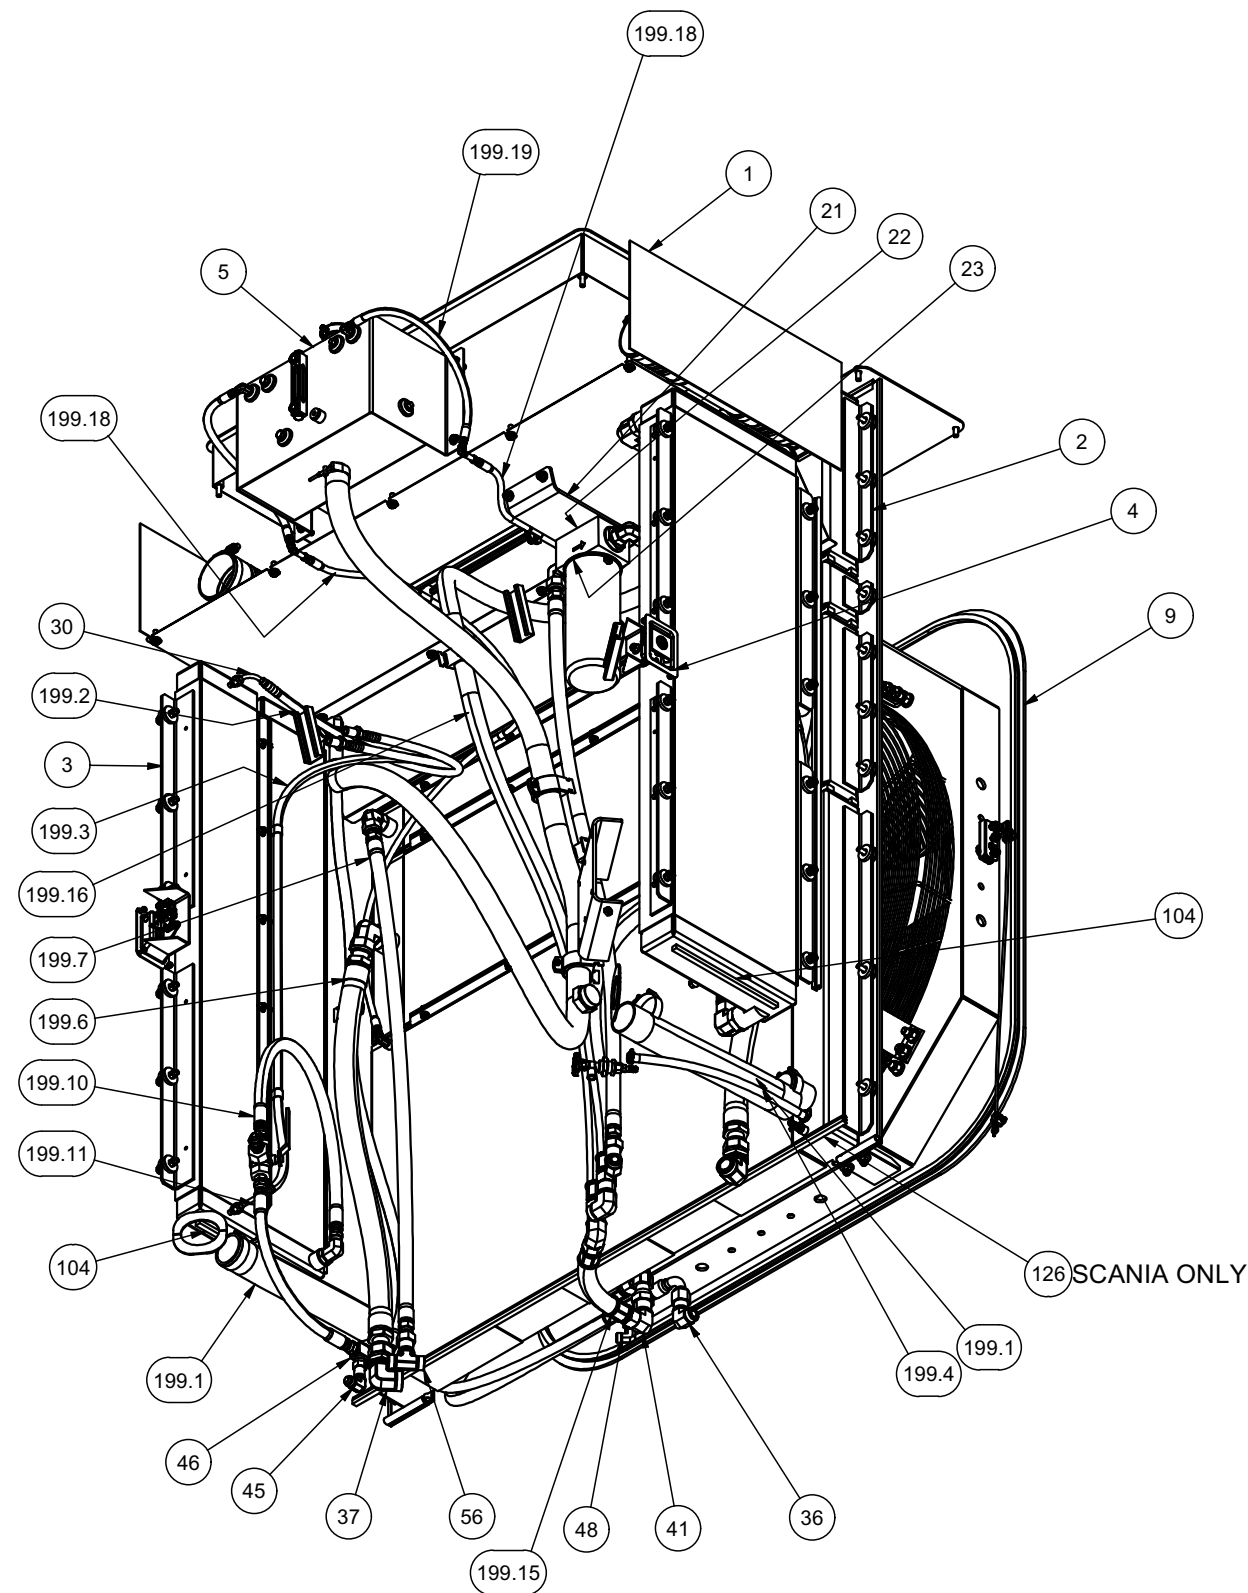

DETAIL 2Q2

**SECTION 2P2-2P2
2PLCS**

SECTION 3A2-3A2

VIEW 3B2-3B2

**SECTION 3E3-3E3
24 PLACES**

**SECTION 3D3-3D3
20 PLACES - CUMMINS
14 PLACES - SCANIA**

**VIEW 3C2-3C2
SCANIA 601051**

**VIEW 3C2-3C2
CUMMINS/CAT 602106**

**SECTION 3D3-3D3
6 PLACES - SCANIA**

SECTION 4F2-4F2

SECTION 4G2-4G2

**SECTION 4H4-4H4
VIEW ROTATED FOR CLARITY**

LOCATE ON CENTER OF
MOUNT BAR ON COOLING
BOX SIDE DOOR WITH
ADHESIVE SIDE DOWN

**DETAIL 4M4
TYP. BOTH SIDES**

SECTION 5J2-5J2

SECTION 5K2-5K2

SECTION 6L2-6L2

SCANIA: CONNECTS TO
ENGINE IN THE POWER UNIT INSTL.
CUMMINS/CAT: CONNECTS TO ITEM 109
(SEE SHEET 3)

SECTION 7N2-7N2
SCANIA ONLY