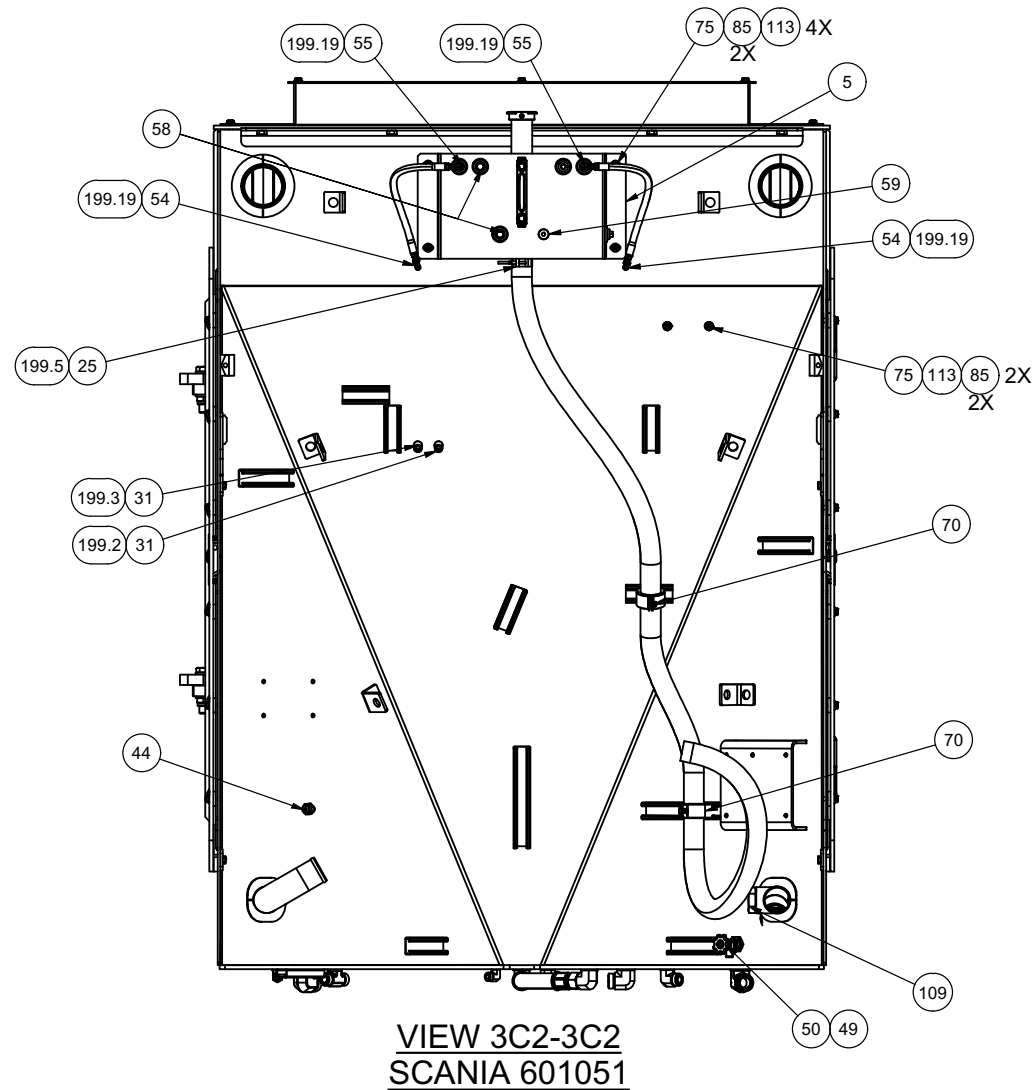

DETAIL 2Q2

**SECTION 2P2-2P2
2PLCS**

SECTION 3A2-3A2

VIEW 3B2-3B2

**SECTION 3E3-3E3
24 PLACES**

**SECTION 3D3-3D3
20 PLACES - CUMMINS
14 PLACES - SCANIA**

**VIEW 3C2-3C2
SCANIA 601051**

**VIEW 3C2-3C2
CUMMINS/CAT 602106**

**SECTION 3D3-3D3
6 PLACES - SCANIA**

SECTION 4F2-4F2

SECTION 4G2-4G2

**SECTION 4H4-4H4
VIEW ROTATED FOR CLARITY**

LOCATE ON CENTER OF
MOUNT BAR ON COOLING
BOX SIDE DOOR WITH
ADHESIVE SIDE DOWN

**DETAIL 4M4
TYP. BOTH SIDES**

SECTION 5J2-5J2

SECTION 5K2-5K2

SECTION 6L2-6L2

SCANIA: CONNECTS TO
ENGINE IN THE POWER UNIT INSTL.
CUMMINS/CAT: CONNECTS TO ITEM 109
(SEE SHEET 3)

SECTION 7N2-7N2
SCANIA ONLY