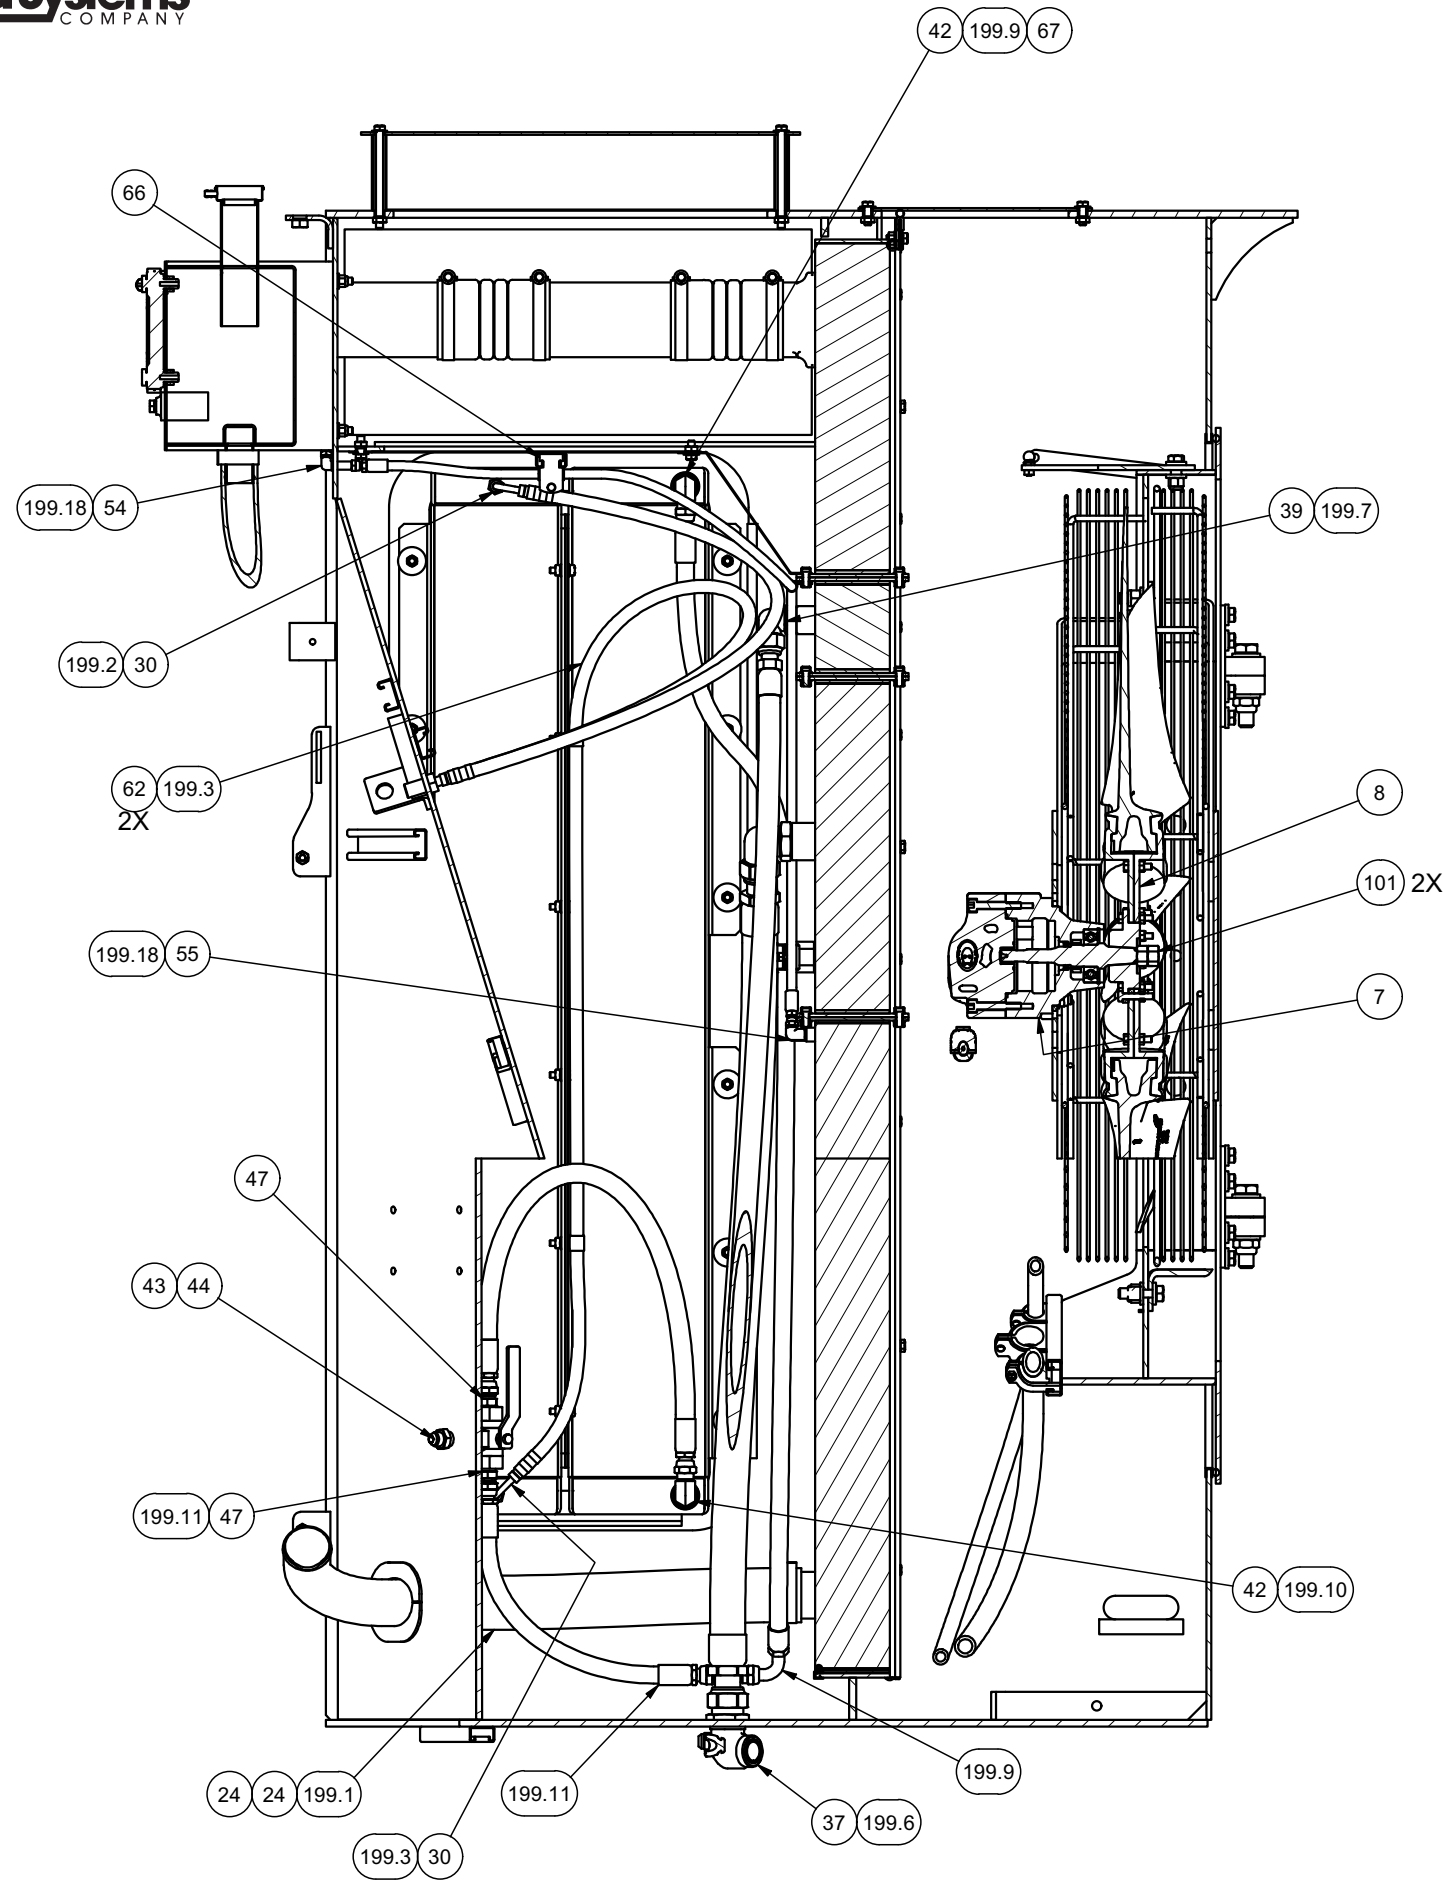

**SECTION 3D3-3D3
6 PLACES - SCANIA**

SECTION 4F2-4F2

SECTION 4G2-4G2

**SECTION 4H4-4H4
VIEW ROTATED FOR CLARITY**

LOCATE ON CENTER OF
MOUNT BAR ON COOLING
BOX SIDE DOOR WITH
ADHESIVE SIDE DOWN

**DETAIL 4M4
TYP. BOTH SIDES**

SECTION 5J2-5J2

SECTION 5K2-5K2

SECTION 6L2-6L2

SCANIA: CONNECTS TO
ENGINE IN THE POWER UNIT INSTL.
CUMMINS/CAT: CONNECTS TO ITEM 109
(SEE SHEET 3)

SECTION 7N2-7N2
SCANIA ONLY