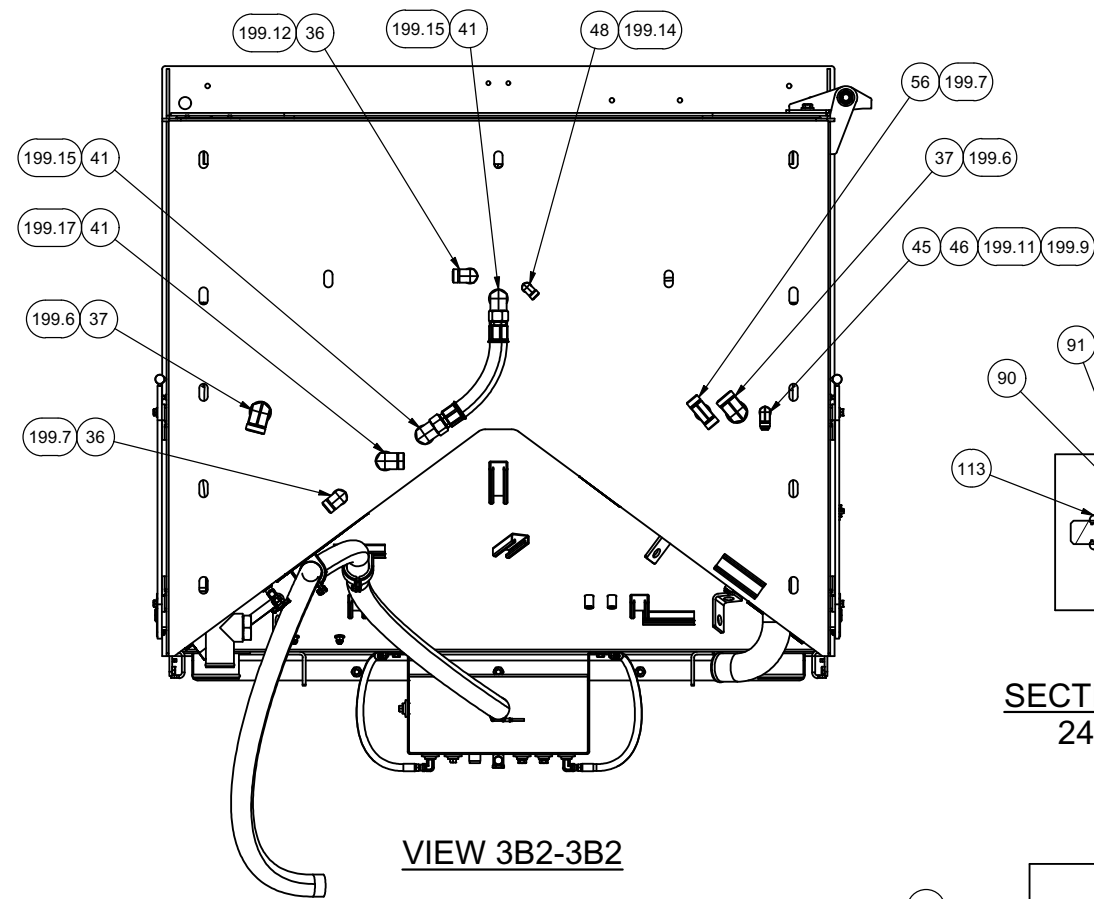

* See Separate Coverage

NOTES:

- 1 TORQUE FAN ATTACHMENT HARDWARE (ITEM 101) TO 60-65 FT-LBS.
- 2 USE BLUE LOCTITE (ITEM 103) WHEN TIGHTENING HARDWARE FOR INSTALLING COOLING PACKAGE ASSEMBLY (ITEM 2).
- 3 USE AS MUCH AS POSSIBLE TO ELIMINATE THE DOOR RATTLING YET ALLOW THE DOOR TO SHUT
- 4 ORIENTATE EXTERNAL FAN GUARD SQUARE TO THE FRAME, OFFSET INTERNAL FAN GUARD

DETAIL 2Q2

**SECTION 2P2-2P2
2PLCS**

SECTION 3A2-3A2

VIEW 3B2-3B2

**SECTION 3E3-3E3
24 PLACES**

**SECTION 3D3-3D3
20 PLACES - CUMMINS
14 PLACES - SCANIA**

**VIEW 3C2-3C2
SCANIA 601051**

**VIEW 3C2-3C2
CUMMINS/CAT 602106**

**SECTION 3D3-3D3
6 PLACES - SCANIA**

SECTION 4F2-4F2

SECTION 4G2-4G2

**SECTION 4H4-4H4
VIEW ROTATED FOR CLARITY**

LOCATE ON CENTER OF
MOUNT BAR ON COOLING
BOX SIDE DOOR WITH
ADHESIVE SIDE DOWN

**DETAIL 4M4
TYP. BOTH SIDES**

SECTION 5J2-5J2

SECTION 5K2-5K2

SECTION 6L2-6L2

SCANIA: CONNECTS TO
ENGINE IN THE POWER UNIT INSTL.
CUMMINS/CAT: CONNECTS TO ITEM 109
(SEE SHEET 3)

SECTION 7N2-7N2
SCANIA ONLY