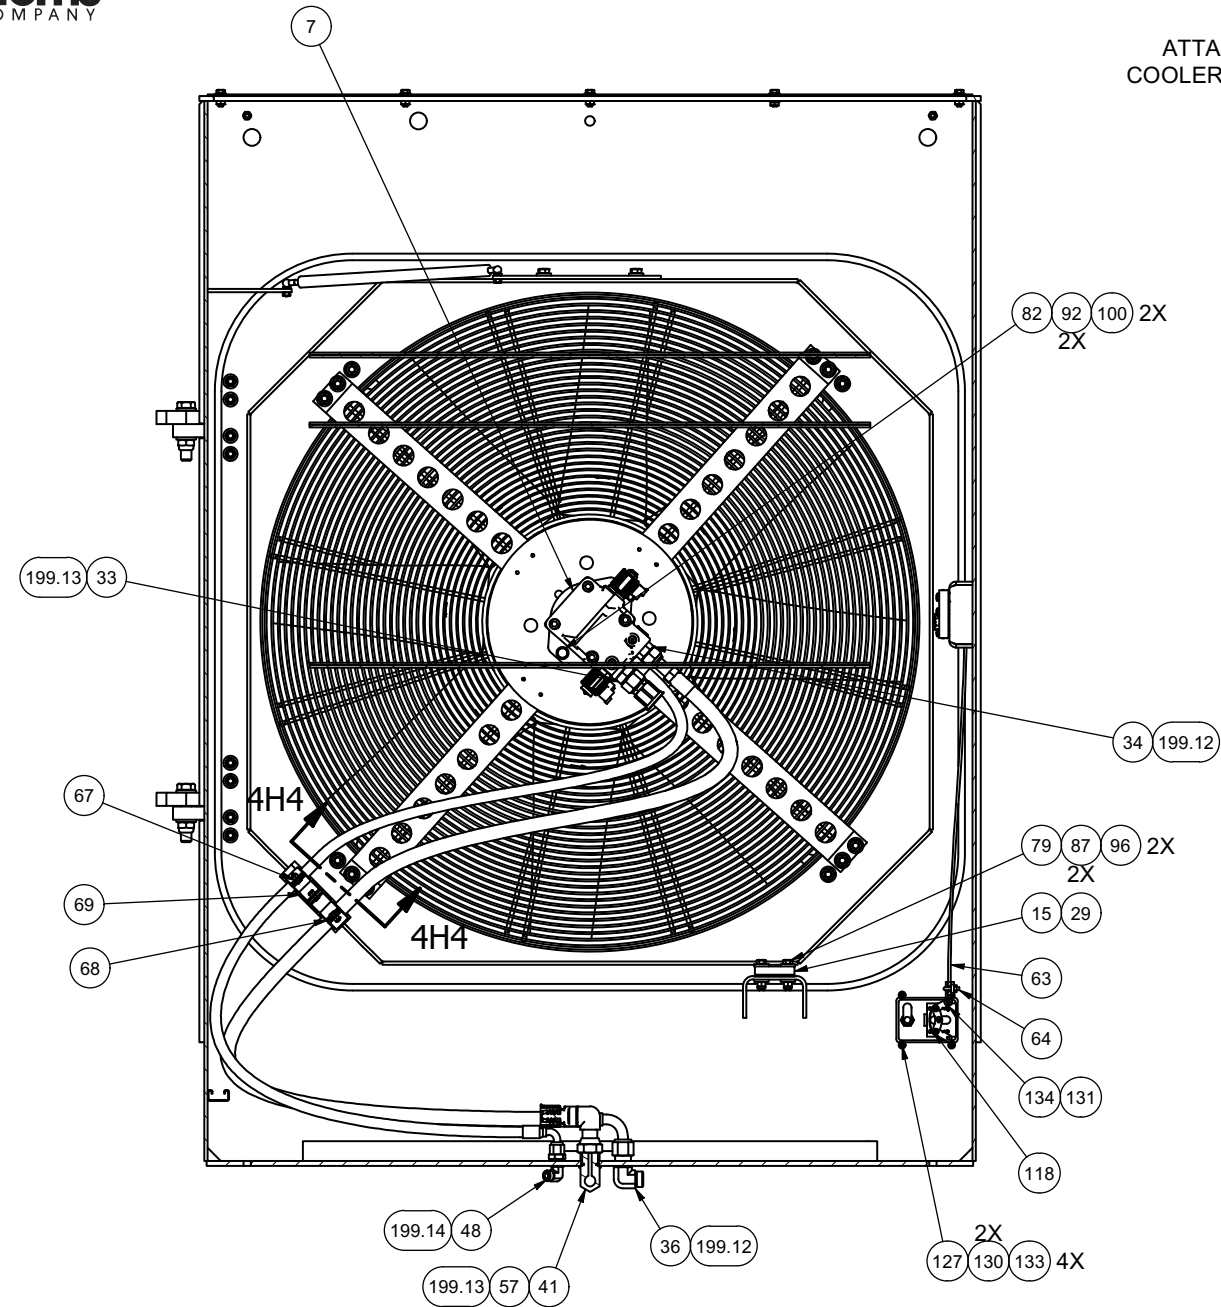

DETAIL 2Q2

**SECTION 2P2-2P2
2PLCS**

SECTION 3A2-3A2

VIEW 3B2-3B2

**SECTION 3E3-3E3
24 PLACES**

**SECTION 3D3-3D3
20 PLACES - CUMMINS
14 PLACES - SCANIA**

**VIEW 3C2-3C2
SCANIA 601051**

**VIEW 3C2-3C2
CUMMINS/CAT 602106**

**SECTION 3D3-3D3
6 PLACES - SCANIA**

SECTION 4F2-4F2

SECTION 4G2-4G2

**SECTION 4H4-4H4
VIEW ROTATED FOR CLARITY**

LOCATE ON CENTER OF
MOUNT BAR ON COOLING
BOX SIDE DOOR WITH
ADHESIVE SIDE DOWN

**DETAIL 4M4
TYP. BOTH SIDES**

SECTION 5J2-5J2

SECTION 5K2-5K2

SECTION 6L2-6L2

SCANIA: CONNECTS TO
ENGINE IN THE POWER UNIT INSTL.
CUMMINS/CAT: CONNECTS TO ITEM 109
(SEE SHEET 3)

SECTION 7N2-7N2
SCANIA ONLY