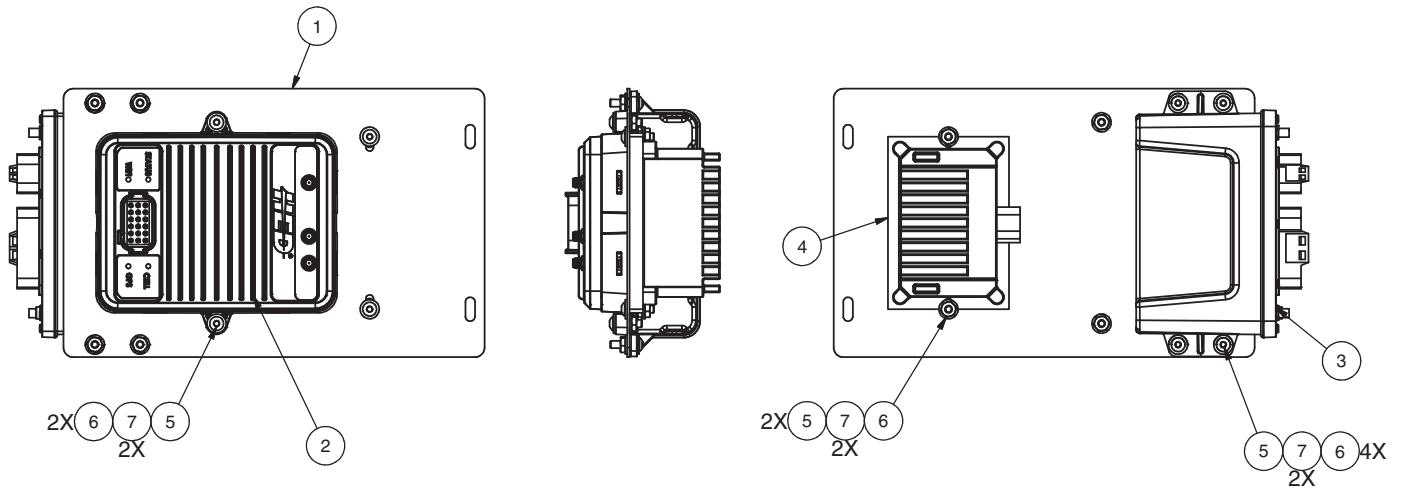

Remote Monitor Assembly

Item	Part No.	Qty	Description	Item	Part No.	Qty	Description
	601008		Remote Monitor Assembly				
1	601009	1	. Plate, Remote Monitor	5	Y25G-(1024)12	8	. Capscrew
2	598329	1	. Monitoring Module, Remote	6	234063	8	. Hex Nut
3	590865	1	. Remote Monitor	7	Y35E-#10	16	. Washer
4	598937	1	. Power Converter				